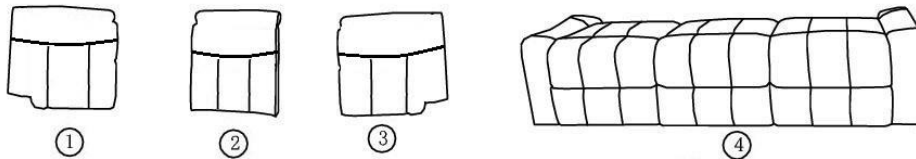

RECLINER SOFA ASSEMBLY INSTRUCTIONS

RECLINING SOFA PART LIST:

STEP:

MATCH BOTH SIDE HOOK-LOOP BRACKET AND PUSH DOWN
BACKREST TO ASSEMBLY

①	LEFT BACKREST	1PC
②	MIDDLE BACKREST	1PC
③	RIGHT BACKREST	1PC
④	CHAIR BASE	1PC