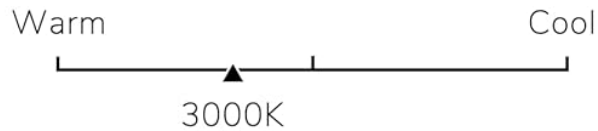

Lighting Specifications

Brightness 560 lumens

Estimated Yearly Energy Cost \$ 0.97

Based on 3 hrs/day
11c/kWh Cost depends
on rates and use

Life in Years 22.8 Years

Based on 3 hrs/day

Color Appearance

Energy Used 8.5 watts