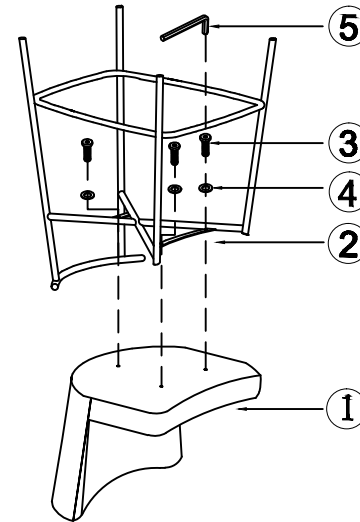

Parts and Hardware

1 SEAT x 1PC

2 LEG x 1PC

3 BOLT (M6-15MM) x 3PCS

4 FLAT WASHER

(M6*16*1.2MM) x3PCS

5 ALLEN KEY M4 x 1PC

Notes

Thank you for purchasing this quality product!
Be sure to check all packing material carefully
for small part that may have come loose inside
the carton during shipping.

CAUTION: The item is heavy, assembly
should be performed by two people.

Step 1