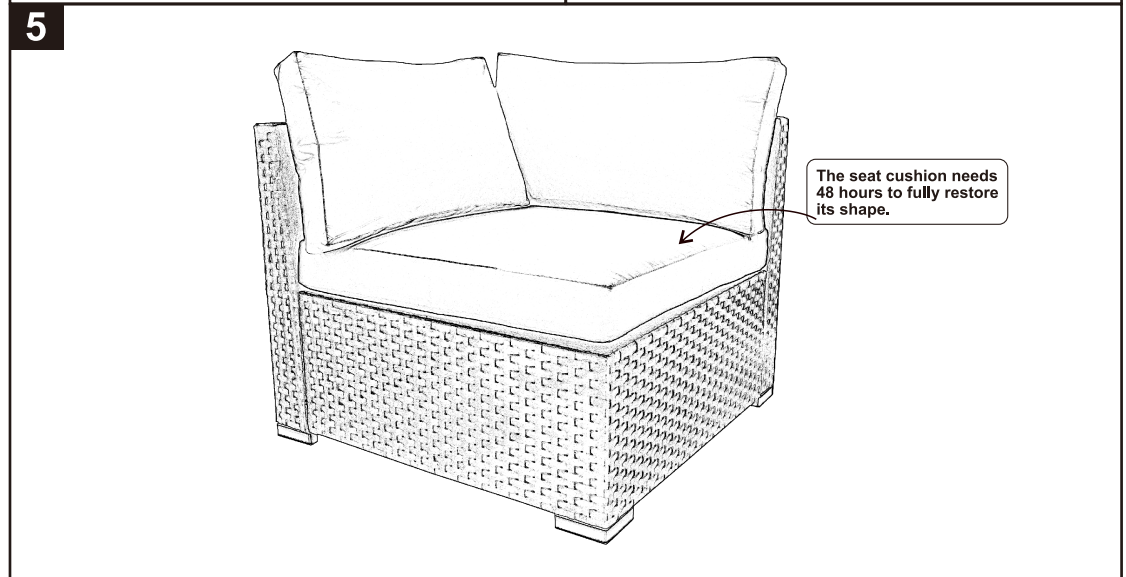

# RIGHT-CORNER SOFA CHAIR

## ASSEMBLY INSTRUCTION

※Please do not tighten bolts until all panels are connected.

	<b>(F)</b> 1PC
<b>backrest</b>	
	<b>(D)</b> 1PC
<b>armrest</b>	
	<b>(G)</b> 1PC
<b>seat panel</b>	
	<b>(H)</b> 4PCS
<b>sofa feet</b>	
	<b>(J)</b> 17PCS
<b>Bolt: 1/4 *35</b>	
	<b>(K)</b> 9PCS
<b>Washer</b>	
	<b>(L)</b> 1PC
<b>Allen Key</b>	