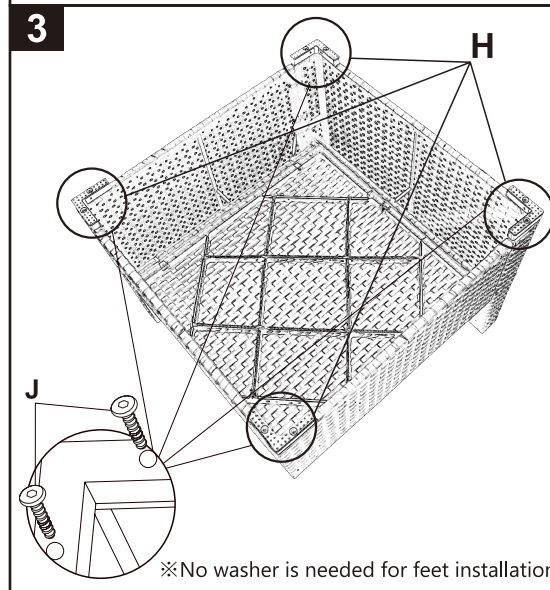

# RIGHT-CORNER SOFA CHAIR

## ASSEMBLY INSTRUCTION

※Please do not tighten bolts until all panels are connected.

	<b>(F)</b> 1PC
<b>backrest</b>	
	<b>(D)</b> 1PC
<b>armrest</b>	
	<b>(G)</b> 1PC
<b>seat panel</b>	
	<b>(H)</b> 4PCS
<b>sofa feet</b>	
	<b>(J)</b> 17PCS
<b>Bolt: 1/4 *35</b>	
	<b>(K)</b> 9PCS
<b>Washer</b>	
	<b>(L)</b> 1PC
<b>Allen Key</b>	