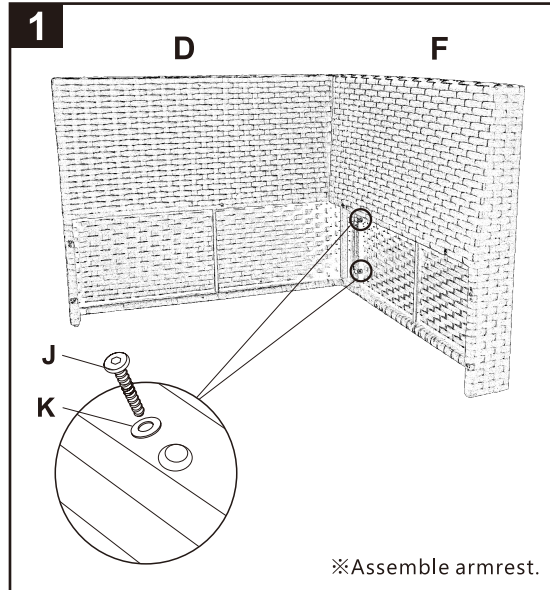

# RIGHT-CORNER SOFA CHAIR

## ASSEMBLY INSTRUCTION

※Please do not tighten bolts until all panels are connected.

	<b>(F)</b> 1PC
<b>backrest</b>	
	<b>(D)</b> 1PC
<b>armrest</b>	
	<b>(G)</b> 1PC
<b>seat panel</b>	
	<b>(H)</b> 4PCS
<b>sofa feet</b>	
	<b>(J)</b> 17PCS
<b>Bolt: 1/4 *35</b>	
	<b>(K)</b> 9PCS
<b>Washer</b>	
	<b>(L)</b> 1PC
<b>Allen Key</b>	