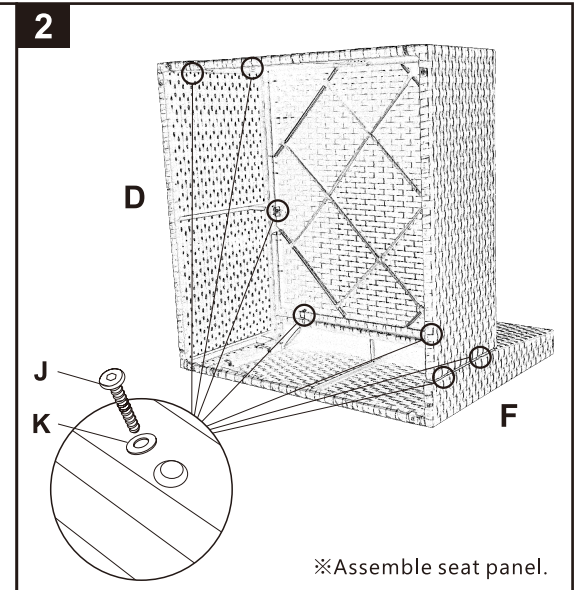

# RIGHT-CORNER SOFA CHAIR

## ASSEMBLY INSTRUCTION

※Please do not tighten bolts until all panels are connected.

	<b>(F)</b> 1PC
<b>backrest</b>	
	<b>(D)</b> 1PC
<b>armrest</b>	
	<b>(G)</b> 1PC
<b>seat panel</b>	
	<b>(H)</b> 4PCS
<b>sofa feet</b>	
	<b>(J)</b> 17PCS
<b>Bolt: 1/4 *35</b>	
	<b>(K)</b> 9PCS
<b>Washer</b>	
	<b>(L)</b> 1PC
<b>Allen Key</b>	