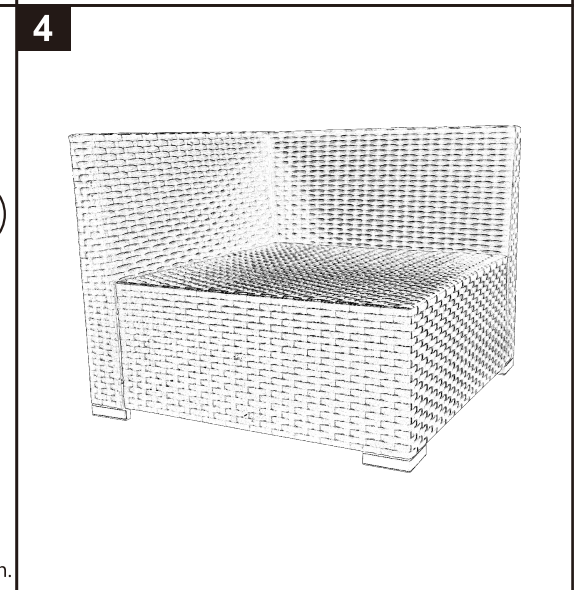

# RIGHT-CORNER SOFA CHAIR

## ASSEMBLY INSTRUCTION

※Please do not tighten bolts until all panels are connected.

	<b>(F)</b> 1PC
<b>backrest</b>	
	<b>(D)</b> 1PC
<b>armrest</b>	
	<b>(G)</b> 1PC
<b>seat panel</b>	
	<b>(H)</b> 4PCS
<b>sofa feet</b>	
	<b>(J)</b> 17PCS
<b>Bolt: 1/4 *35</b>	
	<b>(K)</b> 9PCS
<b>Washer</b>	
	<b>(L)</b> 1PC
<b>Allen Key</b>	