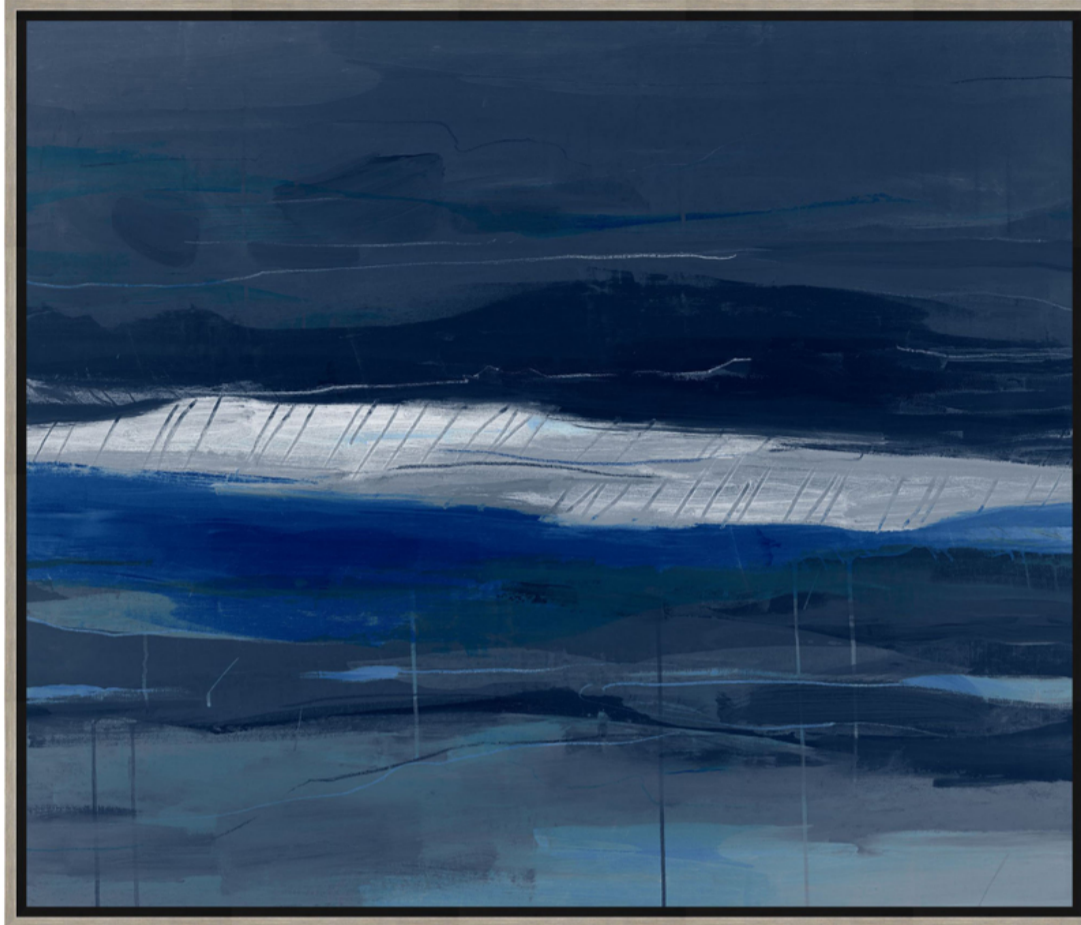

# THEODORE ALEXANDER

## Entangled Romance 1

D1591S31818-2720

Entangled Romance proposes an abstract landscape at nightfall. The large work on canvas features horizontal swaths of color that create a view of land, water, and sky in hues of blue. The blue color scheme is rendered in slate, cobalt, indigo, and midnight. A narrow band of alabaster and dove grey provides a bright emphasis.

A glimpse of the sun through the clouds, Entangled Romance beautifully intertwines light and dark in this stormy abstract. An original work of art on canvas.

► Frame Width: 0.6 in

W 62 x D 2¼ x H 52 inches

**Material(s):** Canvas

**Collection:** Art by TA

**Style:** Modern / Formal Modern

**Type:** Décor / Wall Art