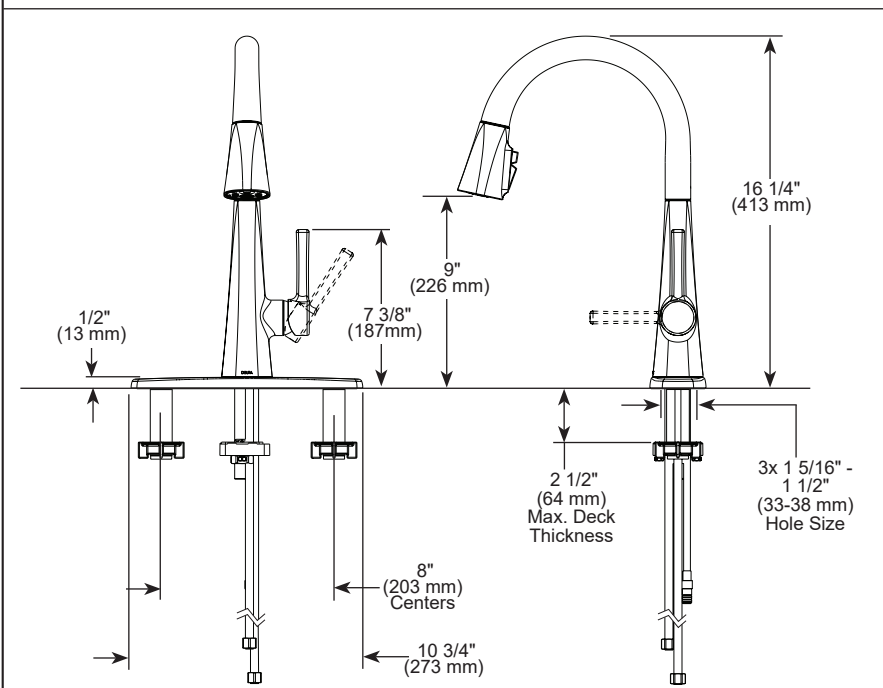

COMPLIES WITH:

- ASME A112.18.1 / CSA B125.1
- ICC/ANSI A117.1 - Valve control only

▲ Designate proper finish suffix

Delta Faucet Company reserves the right (1) to make changes in specifications and materials, and (2) to change or discontinue models, both without notice or obligation. Dimensions are for reference only. See current full-line price book or www.deltafaucet.com for finish options and product availability.

Delta Faucet Company

55 E. 111th Street, Carmel, IN 46280
350 South Edgeware Road, St. Thomas, ON N5P 4L1
© 2024 Delta Faucet Company