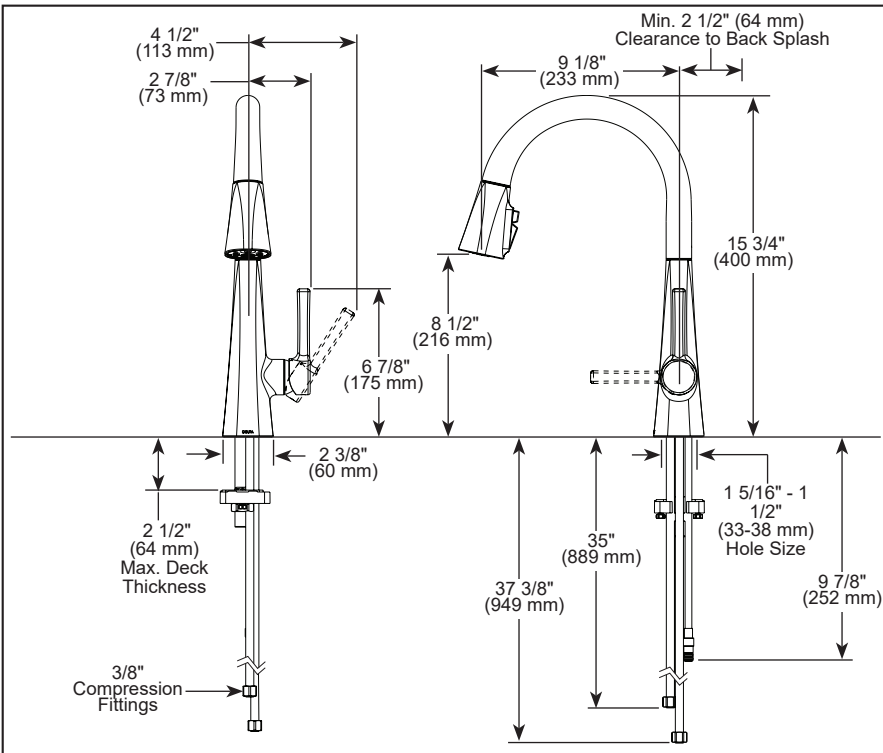

COMPLIES WITH:

- ASME A112.18.1 / CSA B125.1
- ICC/ANSI A117.1 - Valve control only

▲ Designate proper finish suffix

Delta Faucet Company reserves the right (1) to make changes in specifications and materials, and (2) to change or discontinue models, both without notice or obligation. Dimensions are for reference only. See current full-line price book or www.deltafaucet.com for finish options and product availability.

Delta Faucet Company

55 E. 111th Street, Carmel, IN 46280
350 South Edgeware Road, St. Thomas, ON N5P 4L1
© 2024 Delta Faucet Company