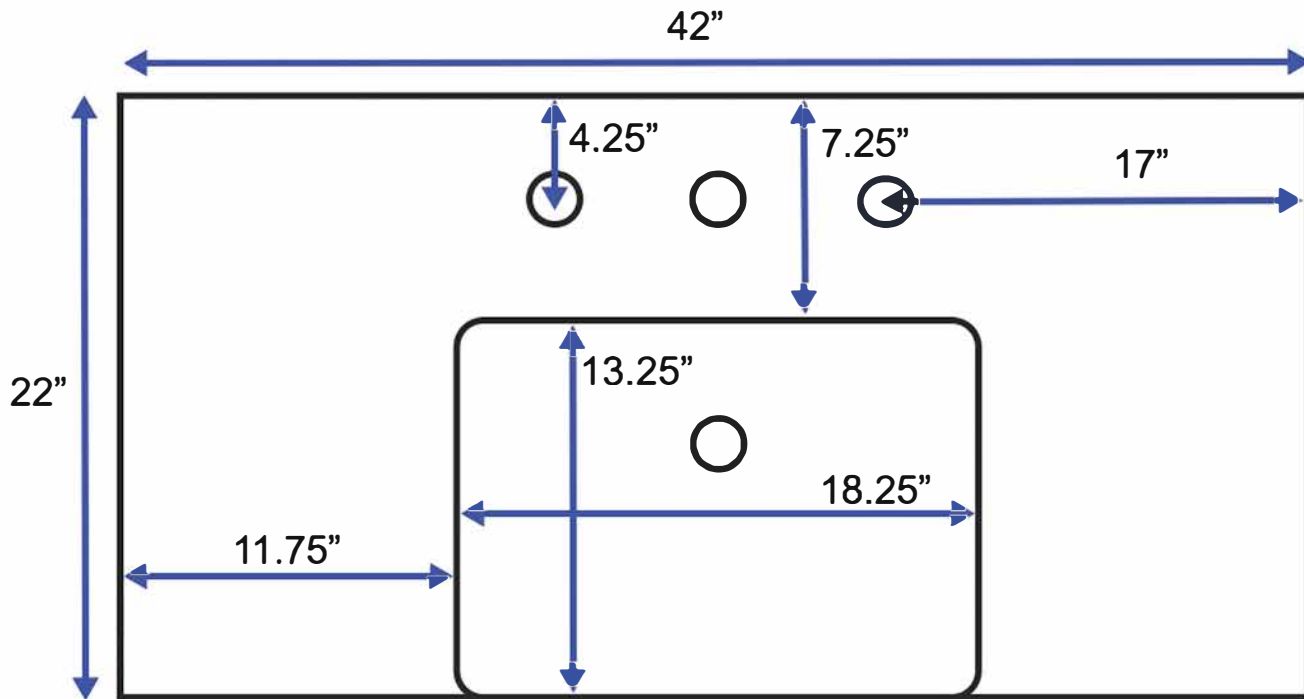

42-inch Bath Vanity (Top View)

All measurements are approximate and rounded to the nearest quarter inch.
Please allow for a slight margin of error.