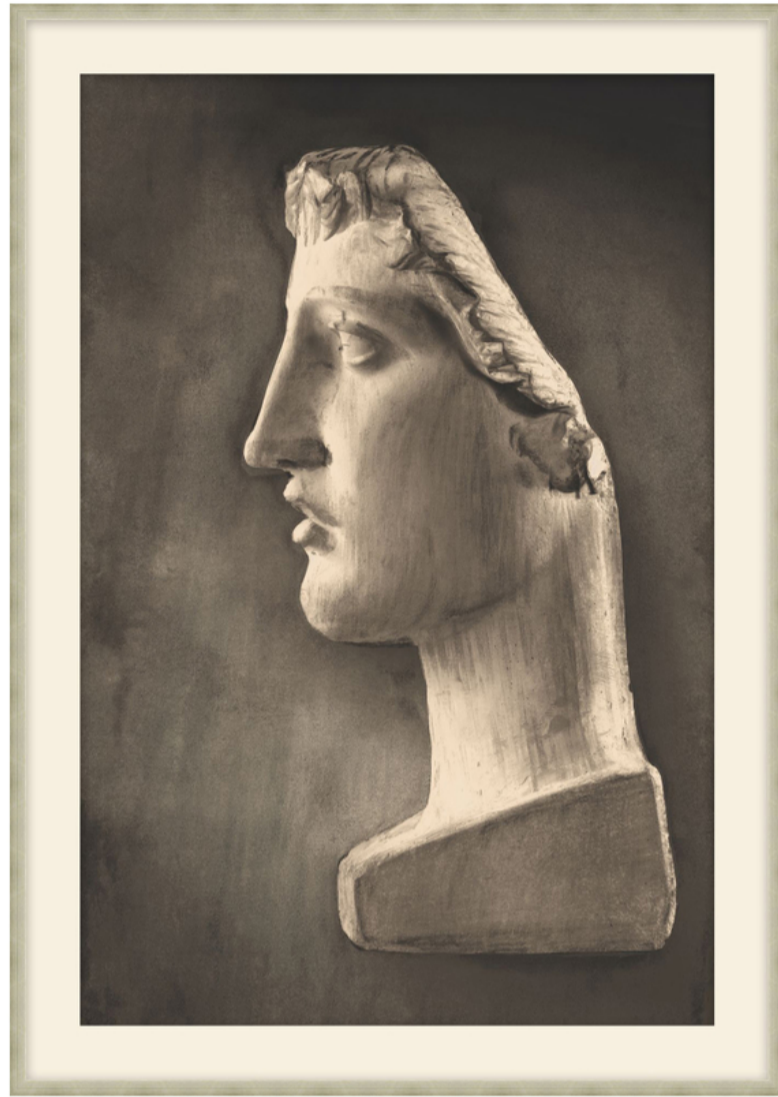

# THEODORE ALEXANDER

## Roman Profile 3

D3128S62548-5113

Wood Frame

Textured Paper - Floated Deckled

M4 - Warm White Smooth + White Core Width:2.5"

W 27½ x D 1¼ x H 37½ inches

Material(s):

Collection: Art by TA

Style: Modern / Formal Modern

Type: Décor / Wall Art