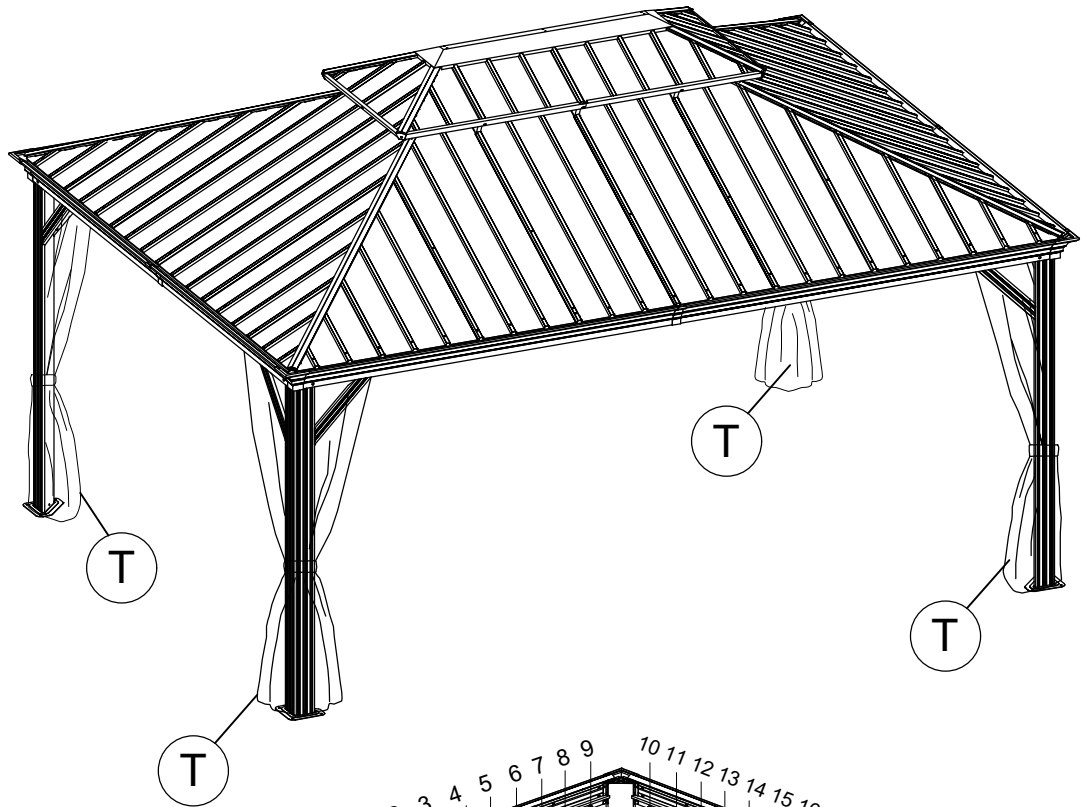

<21>

T 4x