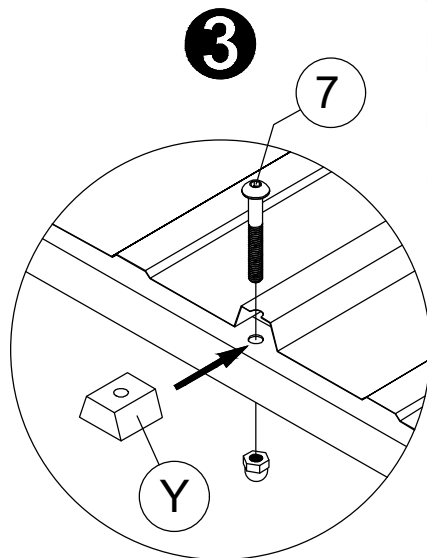

Y 96x

M6x23

2 72x

M6x25

3 8x

M6x42

6 8x

M6x47

7 8x

Note: When installing the roof top plates, if the roof plates are slightly uneven, please press the screws from the top of the plates until the bottom screw thread is exposed by 3 to 4mm, and then screw on the nut.