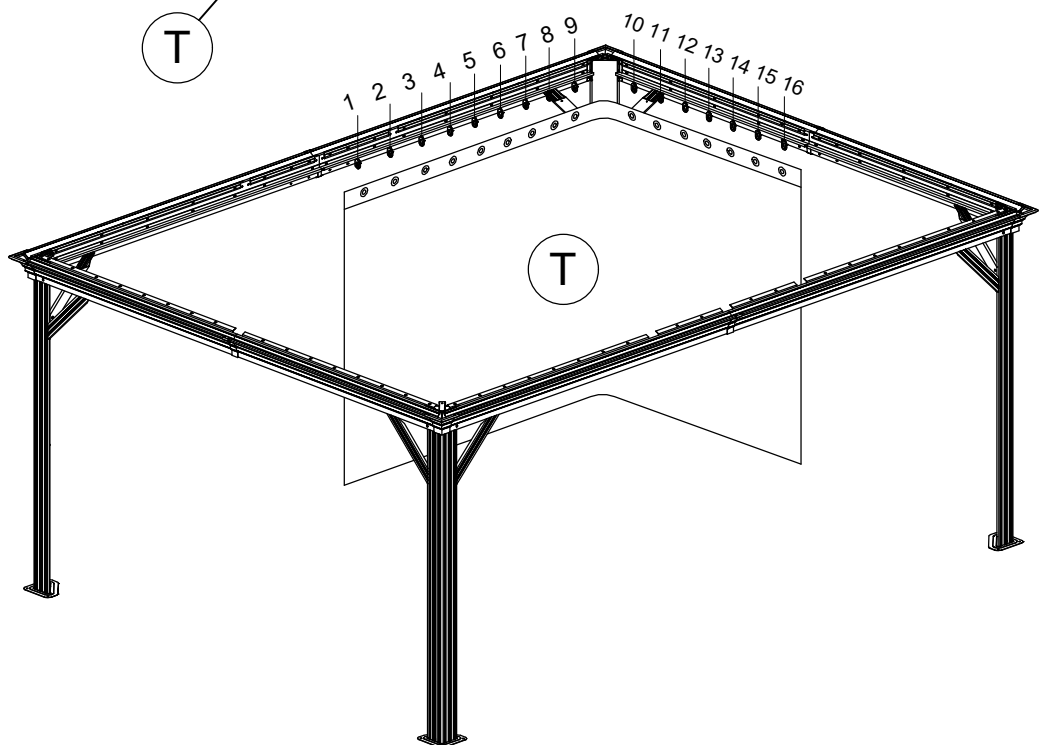

<21>

T 4x