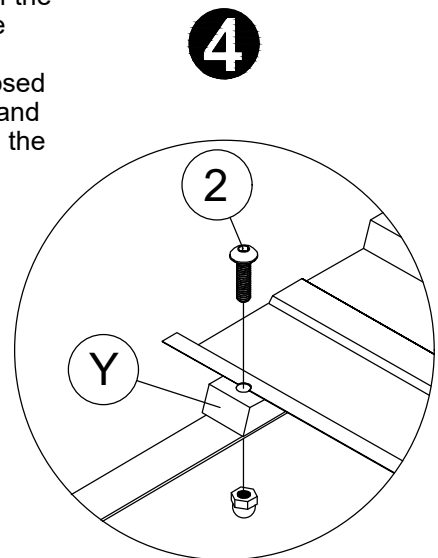

Y 96x

M6x23

2 72x

M6x25

3 8x

M6x42

6 8x

M6x47

7 8x

Note: When installing the roof top plates, if the roof plates are slightly uneven, please press the screws from the top of the plates until the bottom screw thread is exposed by 3 to 4mm, and then screw on the nut.