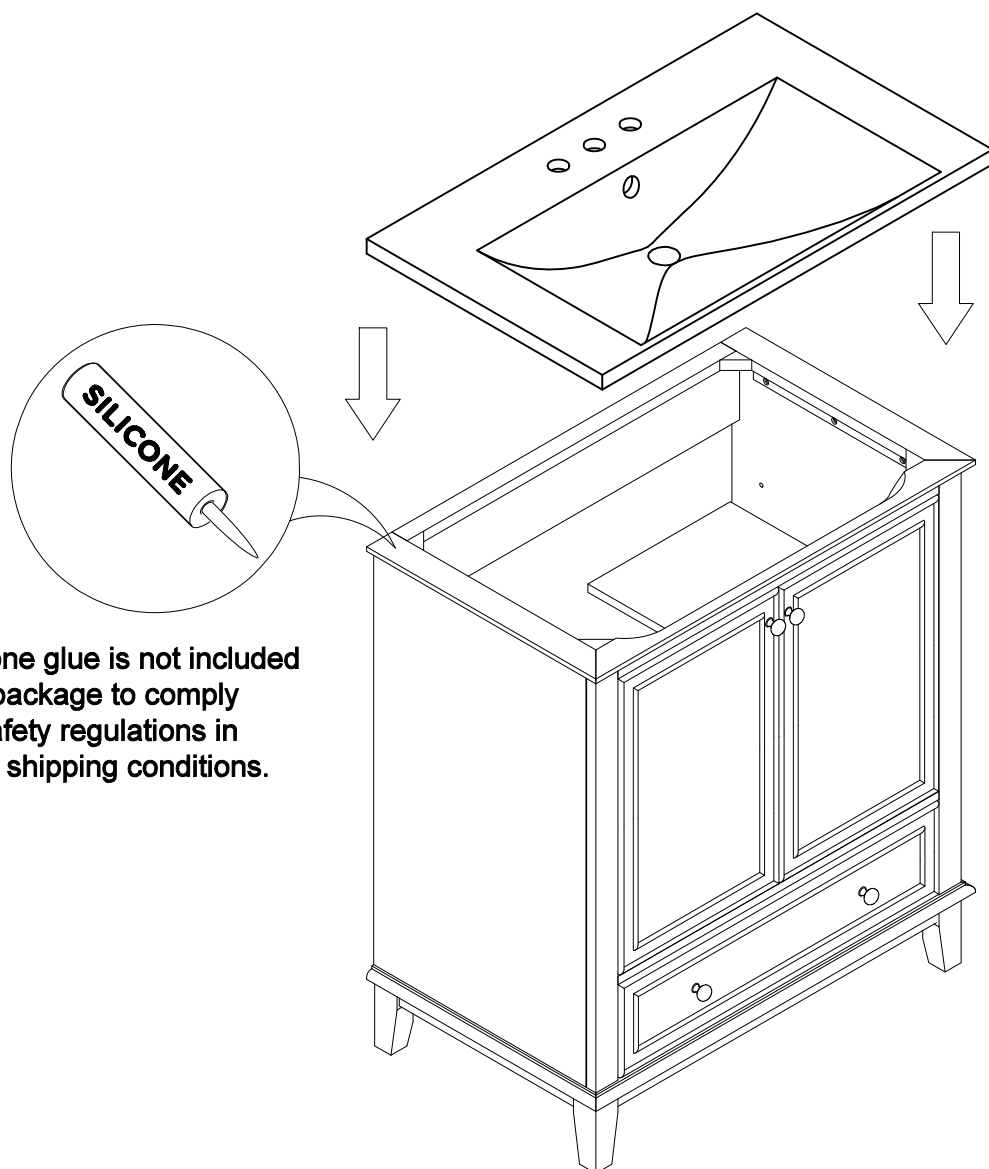

# STEP: 14

<b>O</b>	
	<b>8PCS</b>

**STEP: 15**

<b>K</b>		<b>M</b>	
	<b>2PCS</b>		<b>2PCS</b>

**STEP: 16**

**STEP: 17**

**STEP: 18**

## **STEP: 19**

**Install the sink on the cabinet with glue.  
Let stand for 24 hours**

**\*Silicone glue is not included  
in the package to comply  
with safety regulations in  
certain shipping conditions.**