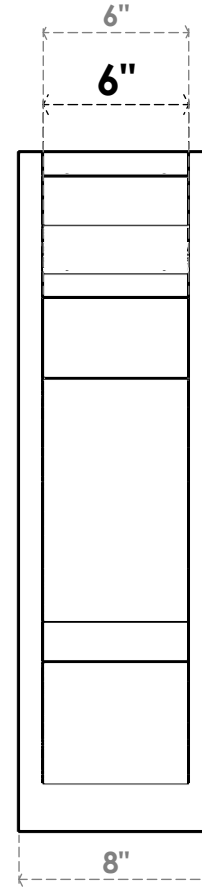

**ITEM NUMBER: OUTUROC060X080X24000X28000X060X020X060BOA04RCPR**

6"W TOP X 8"W BACK X 24"D X 28"H X 6"T TOP X 2"T BACK TIMBERTHANE ROUGH CEDAR BALBOA FAUX WOOD OPEN OUTLOOKER, TRADITIONAL TOP AND BLOCK BACK, 6"W CLOSED BRACE, PRIMED TAN

**SIDE PROFILE**

**FRONT PROFILE**

**ISOMETRIC**

GENERATED DATE : 07/05/2023

EKENA MILLWORK  
2300 WEST MAIN ST.  
CLARKSVILLE, TX 75426  
TOLL FREE: 866-607-0453  
WWW.EKENAMILLWORK.COM

**NOTES**

1. INSTALLATION TO BE COMPLETED IN ACCORDANCE WITH MANUFACTURER'S SPECIFICATIONS.
2. DRAWING MAY NOT BE TO SCALE
3. THIS DRAWING IS INTENDED FOR DESIGN AND PLANNING PURPOSES ONLY.
4. ALL INFORMATION CONTAINED HEREIN WAS CURRENT AT THE TIME OF DEVELOPMENT BUT MUST BE REVIEWED AND APPROVED BY THE PRODUCT MANUFACTURER TO BE CONSIDERED ACCURATE.
5. TIMBERTHANE ARCHITECTURAL PRODUCTS ARE MADE FROM HIGH DENSITY URETHANE AND COME FACTORY PRIMED