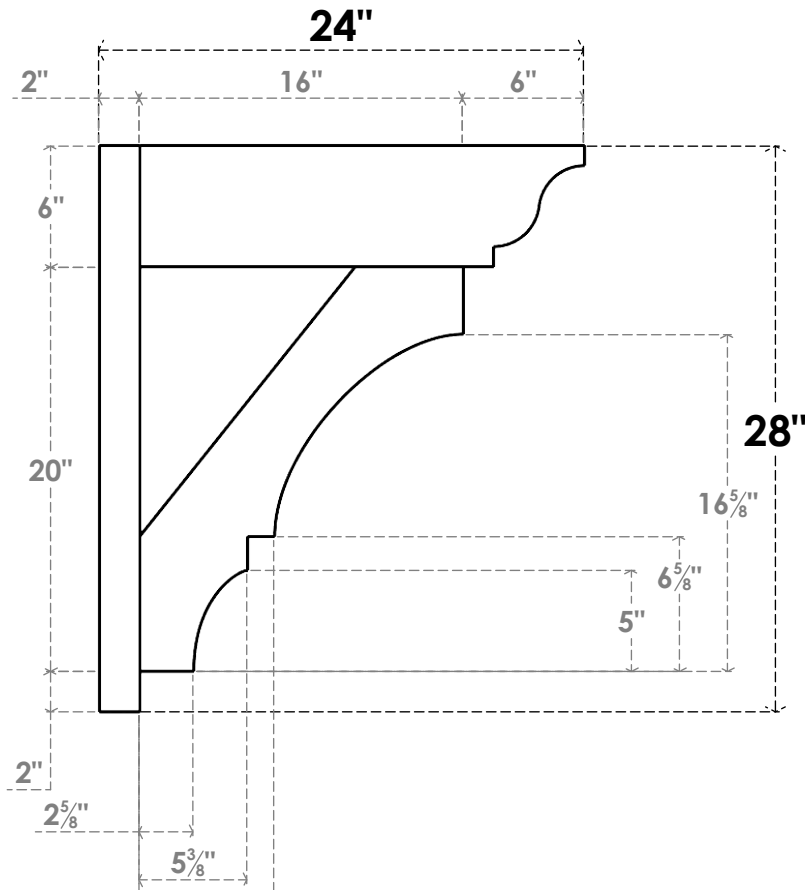

**ITEM NUMBER: OUTUROC060X080X24000X28000X060X020X060BOA04RCPR**

6"W TOP X 8"W BACK X 24"D X 28"H X 6"T TOP X 2"T BACK TIMBERTHANE ROUGH CEDAR BALBOA FAUX WOOD OPEN OUTLOOKER, TRADITIONAL TOP AND BLOCK BACK, 6"W CLOSED BRACE, PRIMED TAN

**SIDE PROFILE**

**FRONT PROFILE**

**ISOMETRIC**

GENERATED DATE : 07/05/2023

EKENA MILLWORK  
2300 WEST MAIN ST.  
CLARKSVILLE, TX 75426  
TOLL FREE: 866-607-0453  
WWW.EKENAMILLWORK.COM

**NOTES**

1. INSTALLATION TO BE COMPLETED IN ACCORDANCE WITH MANUFACTURER'S SPECIFICATIONS.
2. DRAWING MAY NOT BE TO SCALE
3. THIS DRAWING IS INTENDED FOR DESIGN AND PLANNING PURPOSES ONLY.
4. ALL INFORMATION CONTAINED HEREIN WAS CURRENT AT THE TIME OF DEVELOPMENT BUT MUST BE REVIEWED AND APPROVED BY THE PRODUCT MANUFACTURER TO BE CONSIDERED ACCURATE.
5. TIMBERTHANE ARCHITECTURAL PRODUCTS ARE MADE FROM HIGH DENSITY URETHANE AND COME FACTORY PRIMED