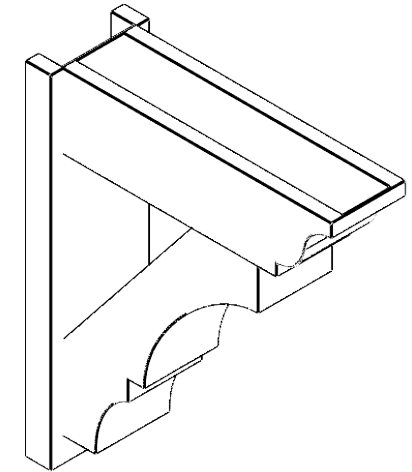

**ITEM NUMBER: OUTUROC060X080X24000X28000X060X020X060BOA04RCPR**

6"W TOP X 8"W BACK X 24"D X 28"H X 6"T TOP X 2"T BACK TIMBERTHANE ROUGH CEDAR BALBOA FAUX WOOD OPEN OUTLOOKER, TRADITIONAL TOP AND BLOCK BACK, 6"W CLOSED BRACE, PRIMED TAN

**SIDE PROFILE**

**FRONT PROFILE**

**ISOMETRIC**

GENERATED DATE : 07/05/2023

EKENA MILLWORK  
2300 WEST MAIN ST.  
CLARKSVILLE, TX 75426  
TOLL FREE: 866-607-0453  
WWW.EKENAMILLWORK.COM

**NOTES**

1. INSTALLATION TO BE COMPLETED IN ACCORDANCE WITH MANUFACTURER'S SPECIFICATIONS.
2. DRAWING MAY NOT BE TO SCALE
3. THIS DRAWING IS INTENDED FOR DESIGN AND PLANNING PURPOSES ONLY.
4. ALL INFORMATION CONTAINED HEREIN WAS CURRENT AT THE TIME OF DEVELOPMENT BUT MUST BE REVIEWED AND APPROVED BY THE PRODUCT MANUFACTURER TO BE CONSIDERED ACCURATE.
5. TIMBERTHANE ARCHITECTURAL PRODUCTS ARE MADE FROM HIGH DENSITY URETHANE AND COME FACTORY PRIMED