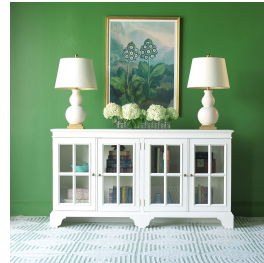

Oxford Bookcase

SKU 6024-66

Description

A terrific storage cabinet with a molded top over four framed glass doors resting on an open bracket base. One adjustable shelf inside each half of the bookcase.

Specification

Width	67"
Depth	13"
Height	36.5"
Material	Acacia Solids
Shelves	10.25"D x 31"W
Interior	28"H

Finishes

66 White Dove Finish
Brass