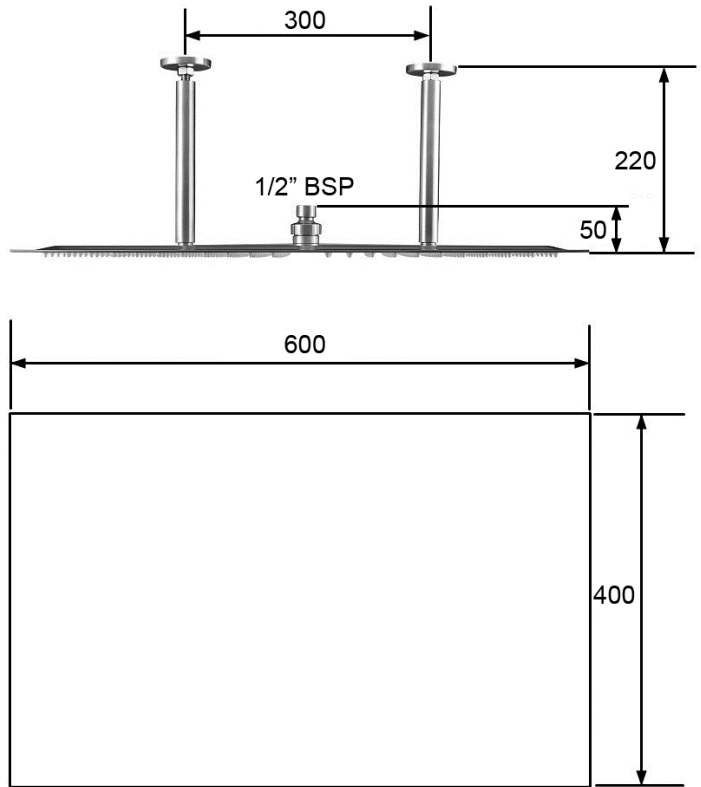

## CUSTOMER DATA SHEET - SHOWERS

SALES CODE: HEAD66

DESCRIPTION: Ceiling Mounted Shower Head 600X400mm

### PRODUCT DIMENSIONS

Length (mm)	Width (mm)	Height (mm)	Depth (mm)	Nett Wgt Kg
	400	220	600	7.8

### PACKAGING DIMENSIONS

Length (mm)	Width (mm)	Depth (mm)	Gross Wgt Kg
700	520	115	7.8

### OUTER BOX DIMENSIONS (If Applicable)

Length (mm)	Width (mm)	Height (mm)	Depth (mm)	Gross Wgt Kg
Barcode	5055369021307			