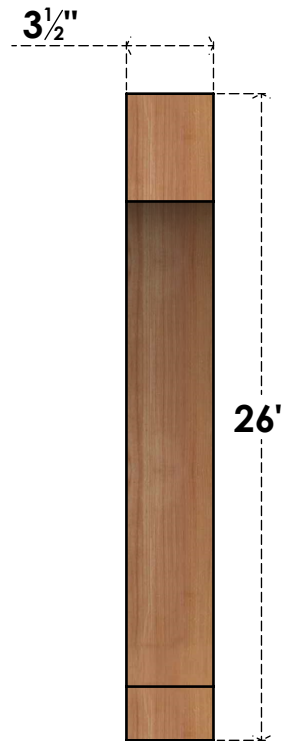

BRC04X22X26IMP00SWR

3 1/2"W X 22"D X 26"H IMPERIAL SMOOTH BRACE, WESTERN RED CEDAR

SIDE

FRONT

EKENA MILLWORK
 2300 WEST MAIN ST.
 CLARKSVILLE, TX 75426
 TOLL FREE: 866-607-0453
 WWW.EKENAMILLWORK.COM

NOTES

1. INSTALLATION TO BE COMPLETED IN ACCORDANCE WITH MANUFACTURER'S SPECIFICATIONS.
2. DRAWING MAY NOT BE TO SCALE
3. THIS DRAWING IS INTENDED FOR DESIGN AND PLANNING PURPOSES ONLY.
4. ALL INFORMATION CONTAINED HEREIN WAS CURRENT AT THE TIME OF DEVELOPMENT BUT MUST BE REVIEWED AND APPROVED BY THE PRODUCT MANUFACTURER TO BE CONSIDERED ACCURATE.
5. PRODUCTS ARE NOT KILN DRIED. THIS ITEM IS UNIQUE AND WILL CONTAIN THE NATURAL VARIATIONS THAT THE WOOD SPECIES OFFERS. THIS MAY RESULT IN VARIATIONS UP TO 1/4"