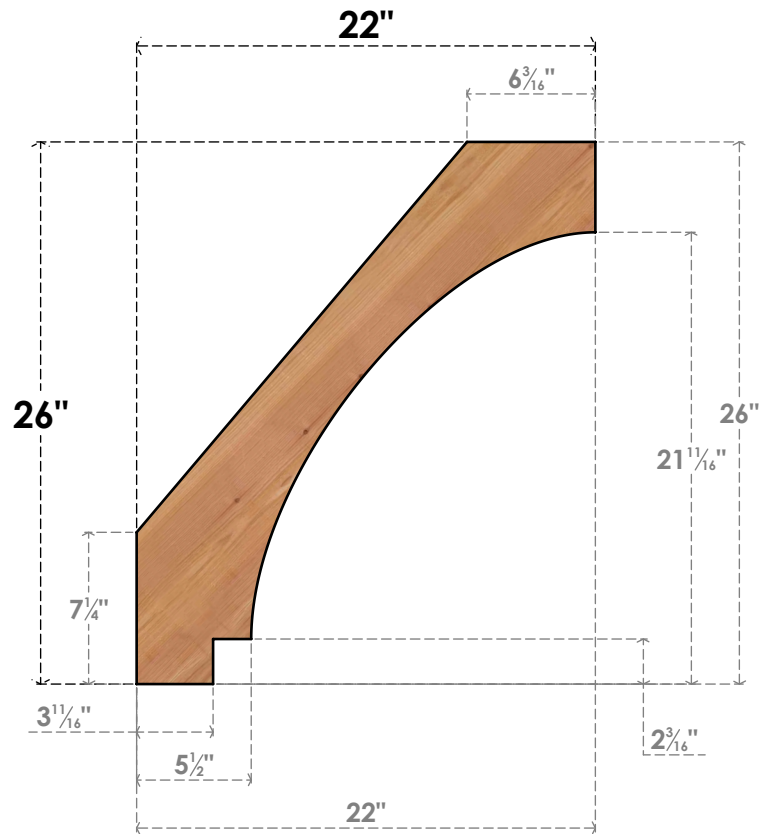

BRC04X22X26IMP00SWR

3 1/2"W X 22"D X 26"H IMPERIAL SMOOTH BRACE, WESTERN RED CEDAR

SIDE

FRONT

EKENA MILLWORK
 2300 WEST MAIN ST.
 CLARKSVILLE, TX 75426
 TOLL FREE: 866-607-0453
 WWW.EKENAMILLWORK.COM

NOTES