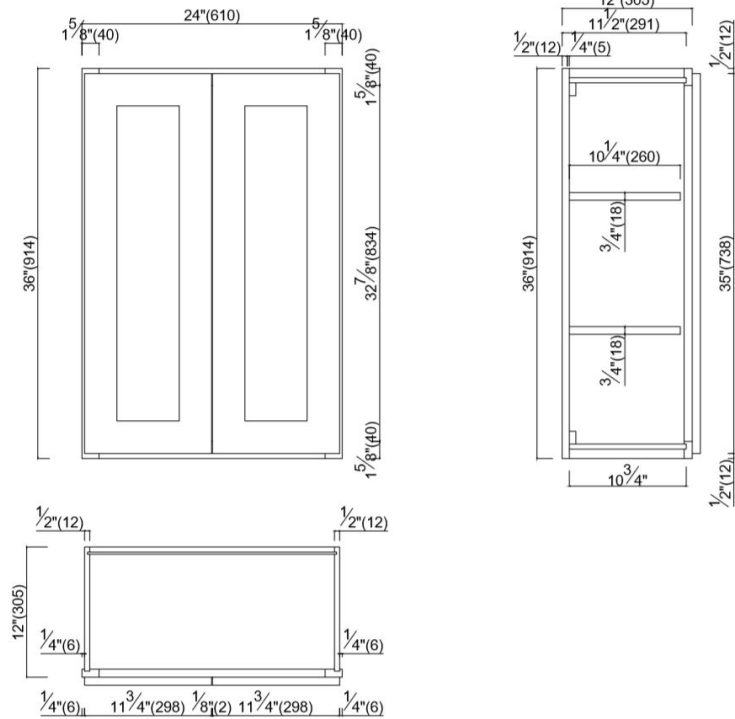

# Fully Assembled Shaker Kitchen Wall Cabinet 24x36x12"

## SPECIFICATIONS

<b>MATERIAL CONSTRUCTION:</b>	Wood	<b>FAKE DWR QTY:</b>	0
<b>WOOD SPECIES:</b>	Plywood; Poplar	<b>FAKE DWR LOCATION:</b>	N/A
<b>ASSEMBLED DIMENSIONS:</b>	36" H x 24"W x 12" D	<b>NUMBER OF SHELVES:</b>	2
<b>ASSEMBLED WEIGHT:</b>	49.14 lbs.	<b>SHELF STYLE:</b>	Flat
<b>KITCHEN CABINET TYPE:</b>	Wall	<b>ADJUSTIBLE SHELVES:</b>	Yes
<b>MOUNTING TYPE:</b>	Wall Mount Surface	<b>SHELF ADJUSTIBILITY INCREMENTS:</b>	2.5"
<b>CONSTRUCTION TYPE:</b>	Face Frame	<b>SHELF DIMENSIONS:</b>	22.75"W x 10.25" D
<b>HINGE STYLE:</b>	Soft Close	<b>SHELF THICKNESS:</b>	0.75"
<b>DOOR STYLE:</b>	2 Doors, Reversible Solid Wood Frame Shaker	<b>SHELF MATERIAL:</b>	Plywood; Wood
<b>NUMBER OF DRAWERS:</b>	0	<b>FACE FRAME MATERIAL:</b>	HDF
<b>DRAWER DIMENSIONS 1:</b>	N/A	<b>SIDES MATERIAL:</b>	Plywood; Poplar
<b>DRAWER DIMENSIONS 2:</b>	N/A	<b>BOTTOM MATERIAL:</b>	Plywood; Poplar
<b>DRAWER DIMENSIONS 3:</b>	N/A	<b>BACK PANEL MATERIAL:</b>	Plywood; Poplar
<b>DWR BOX MATERIAL:</b>	N/A	<b>BACK BRACE MATERIAL:</b>	Plywood; Poplar
<b>DWR CONSTRUCTION:</b>	N/A	<b>TOE KICK INSET WIDTH:</b>	N/A