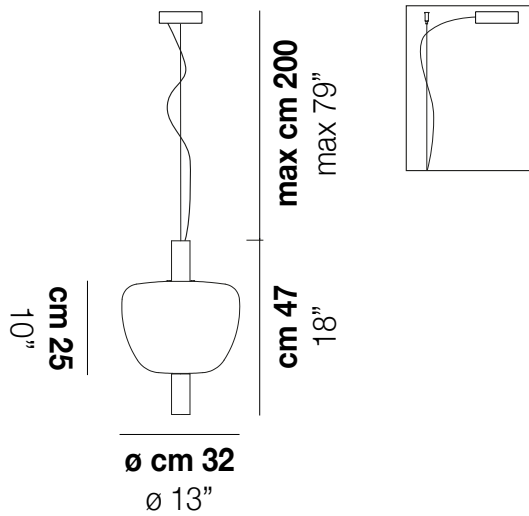

RIFLESSO SP 3

TECHNICAL DATA:

LED 2700K DIM2	1x12,5W 35 V
LED 2700K DIM3	1x12,5W 35 V
LED 3000K DIM2	1x12,5W 35 V
LED 3000K DIM3	1x12,5W 35 V

CERTIFICATIONS:

Led 2700 K 12,5 W 35 V 1500 lm DIM2 Phase Cut
 Led 2700 K 12,5 W 35 V 1500 lm DIM3 0-10V, Push
 Led 3000 K 12,5 W 35 V 1500 lm DIM2 Phase Cut
 Led 3000 K 12,5 W 35 V 1500 lm DIM3 0-10V, Push

VOLUME	Mc 0,11
GROSS WEIGHT	Kg 10
NET WEIGHT	Kg 7

[download](#)

SHADE FINISHING

AATR

CRTR

FRAME FINISHING

BKS

RAV