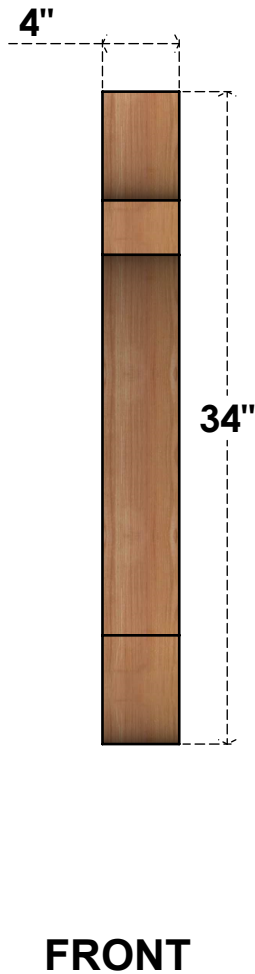

BRC04X22X34OLY00RWR

4"W X 22"D X 34"H OLYMPIC ROUGH SAWN BRACE, WESTERN RED CEDAR

EKENA MILLWORK
 2300 WEST MAIN ST.
 CLARKSVILLE, TX 75426
 TOLL FREE: 866-607-0453
 WWW.EKENAMILLWORK.COM

NOTES

1. INSTALLATION TO BE COMPLETED IN ACCORDANCE WITH MANUFACTURER'S SPECIFICATIONS.
2. DRAWING MAY NOT BE TO SCALE
3. THIS DRAWING IS INTENDED FOR DESIGN AND PLANNING PURPOSES ONLY.
4. ALL INFORMATION CONTAINED HEREIN WAS CURRENT AT THE TIME OF DEVELOPMENT BUT MUST BE REVIEWED AND APPROVED BY THE PRODUCT MANUFACTURER TO BE CONSIDERED ACCURATE.
5. PRODUCTS ARE NOT KILN DRIED. THIS ITEM IS UNIQUE AND WILL CONTAIN THE NATURAL VARIATIONS THAT THE WOOD SPECIES OFFERS. THIS MAY RESULT IN VARIATIONS UP TO 1/4"