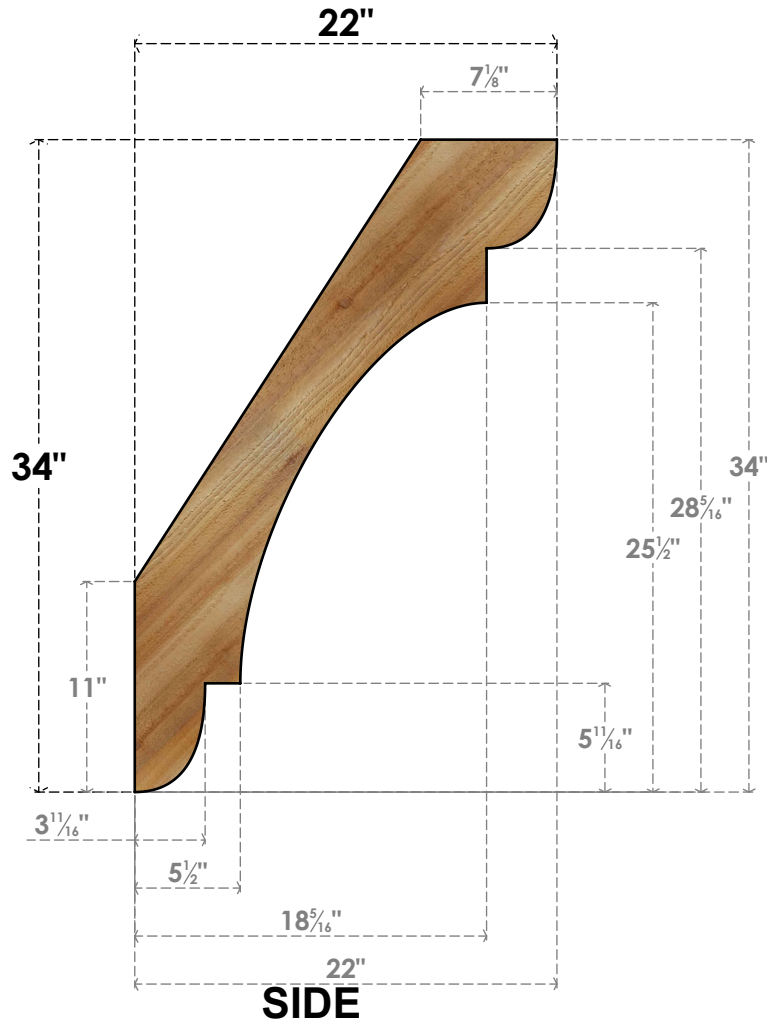

BRC04X22X34OLY00RWR

4"W X 22"D X 34"H OLYMPIC ROUGH SAWN BRACE, WESTERN RED CEDAR

EKENA MILLWORK
 2300 WEST MAIN ST.
 CLARKSVILLE, TX 75426
 TOLL FREE: 866-607-0453
 WWW.EKENAMILLWORK.COM

NOTES

1. INSTALLATION TO BE COMPLETED IN ACCORDANCE WITH MANUFACTURER'S SPECIFICATIONS.
2. DRAWING MAY NOT BE TO SCALE
3. THIS DRAWING IS INTENDED FOR DESIGN AND PLANNING PURPOSES ONLY.
4. ALL INFORMATION CONTAINED HEREIN WAS CURRENT AT THE TIME OF DEVELOPMENT BUT MUST BE REVIEWED AND APPROVED BY THE PRODUCT MANUFACTURER TO BE CONSIDERED ACCURATE.
5. PRODUCTS ARE NOT KILN DRIED. THIS ITEM IS UNIQUE AND WILL CONTAIN THE NATURAL VARIATIONS THAT THE WOOD SPECIES OFFERS. THIS MAY RESULT IN VARIATIONS UP TO 1/4"