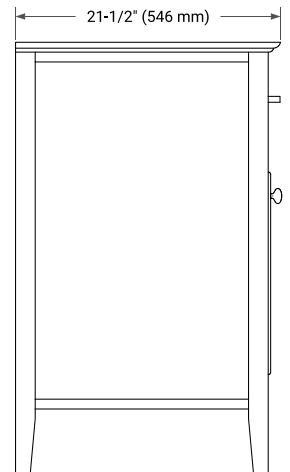

# 72" DOUBLE SINK BASE CABINET

## BASE CABINET DIMENSIONS

72" W x 21.5" D x 33.5" H

## AVAILABLE COLORS

White    Grey

FRONT VIEW

SIDE VIEW

PLAN VIEW