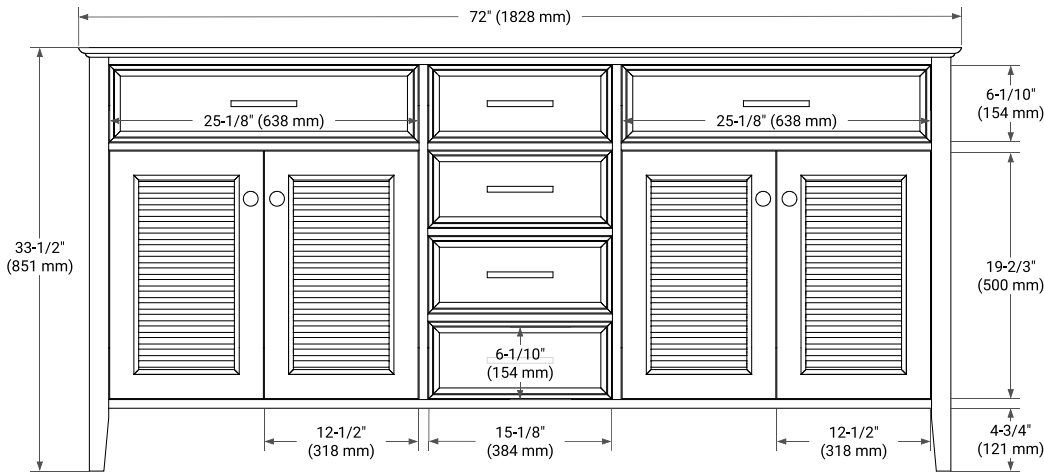

AVAILABLE COLORS

White   Grey

FRONT VIEW