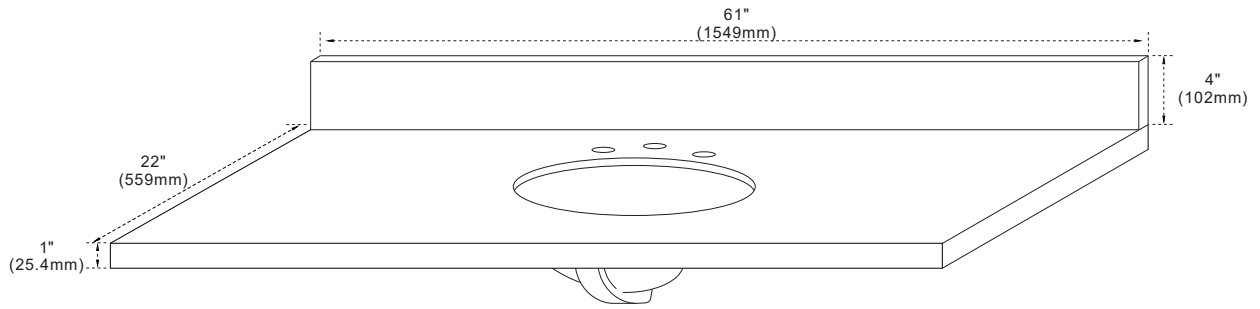

## Model: 430001-61S-QWO Countertop

### Features

- Genuine Quartz
- Single 15.1" oval under mount sink cutout
- 8" wide spread faucet holes
- Matching 4" height backsplash available for purchase (**sold separately, not included**)
- Solid 1" counter top thickness

### SIDE VIEW

**NOTE: SINK STYLE, SHAPE, FAUCET HOLES, CUTOUT ON TOP, VANITY MAY VARY FROM THE PICTURE ABOVE. INSTRUCTIONAL PURPOSE ONLY.**