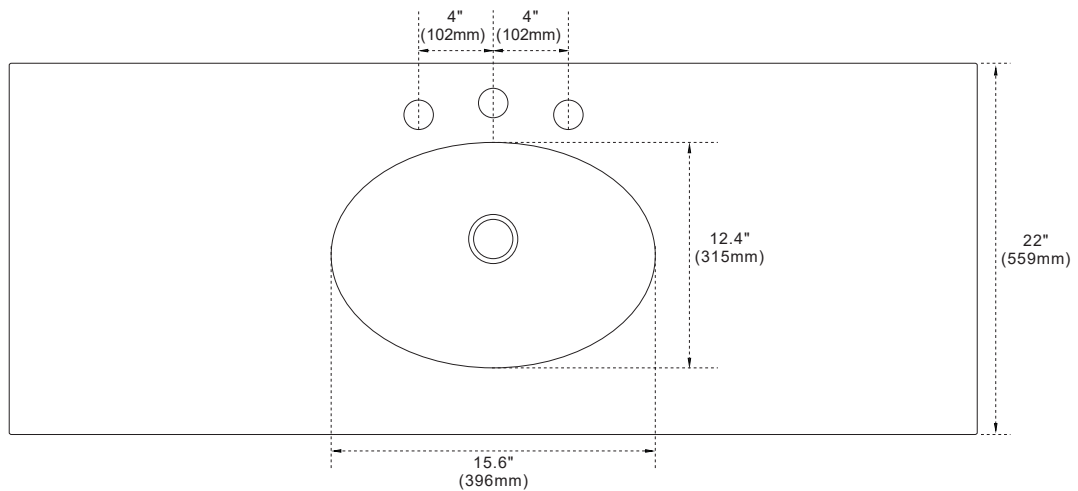

## Model: 430001-61S-QWO Countertop

### Features

- Genuine Quartz
- Single 15.1" oval under mount sink cutout
- 8" wide spread faucet holes
- Matching 4" height backsplash available for purchase (**sold separately, not included**)
- Solid 1" counter top thickness

### SIDE VIEW

**NOTE: SINK STYLE, SHAPE, FAUCET HOLES, CUTOUT ON TOP, VANITY MAY VARY FROM THE PICTURE ABOVE. INSTRUCTIONAL PURPOSE ONLY.**