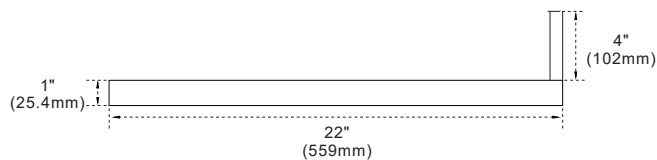

### Features

- Genuine Quartz
- Single 15.1" oval under mount sink cutout
- 8" wide spread faucet holes
- Matching 4" height backsplash available for purchase (**sold separately, not included**)
- Solid 1" counter top thickness

### SIDE VIEW

**NOTE: SINK STYLE, SHAPE, FAUCET HOLES, CUTOUT ON TOP, VANITY MAY VARY FROM THE PICTURE ABOVE. INSTRUCTIONAL PURPOSE ONLY.**