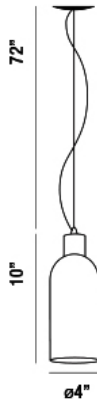

### Product Details

Item No.	:	30451-025
Finish	:	Chrome
Shade	:	Amber
Diameter	:	4"
Height	:	10"
Est. Weight	:	3.74 lbs
Approval	:	cETLus

### BULB DETAILS

No. of Bulbs	:	1
Bulb Type	:	B10
Bulb Wattage	:	60W
Bulb Socket	:	E12
Input Voltage	:	120V
Dimmable	:	No
Bulb Included	:	No

### TECHNICAL DETAILS

Hanging Support Type	:	Aircraft Cable
Aircraft Cable Length	:	72"
Power Wire Length	:	72"

Rippled bottle shaped hand blown glass suspended from a chrome canopy