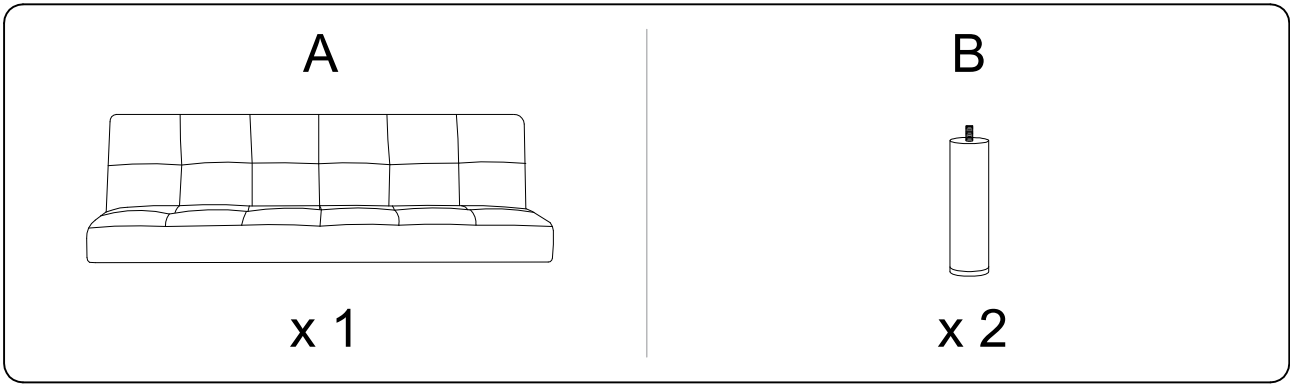

Assembly instructions for the sofa, including tool requirements, time, and person count.

Tools: A screwdriver is shown as required, and a power drill is shown as not required.

Time: 15 minutes.

Personnel: 1 person.

Warnings: Two warning triangles with exclamation marks are present, one above the tool icons and one above the person icon.

A

!

1

A x 1	B x 2	C x 2	D 4 x 20 x 8
---------------------	---------------------	---------------------	-------------------------------