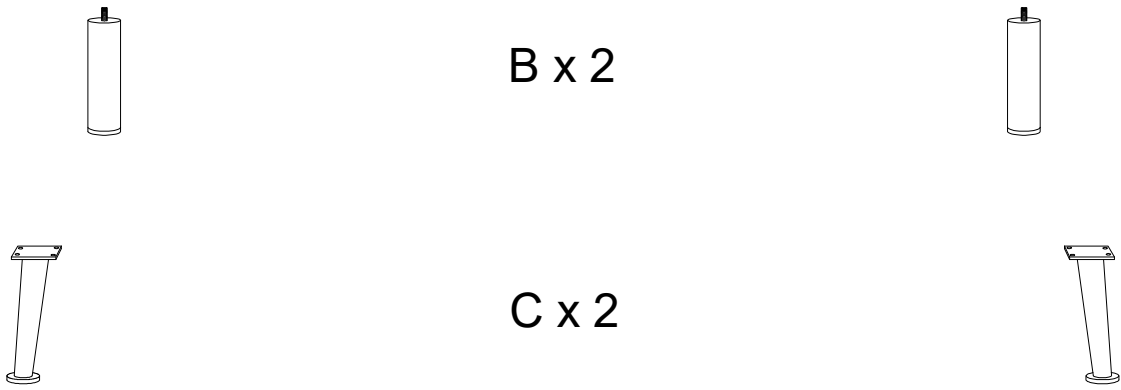

Assembly instructions for the sofa, including tool requirements, time, and person count.

Tools: A screwdriver is shown as required, and a power drill is shown as not required.

Time: 15 minutes.

Personnel: 1 person.

Warnings: Two warning triangles with exclamation marks are present, one above the tool icons and one above the person icon.

A

!

1

A x 1	B x 2	C x 2	D 4 x 20 x 8
---------------------	---------------------	---------------------	-------------------------------