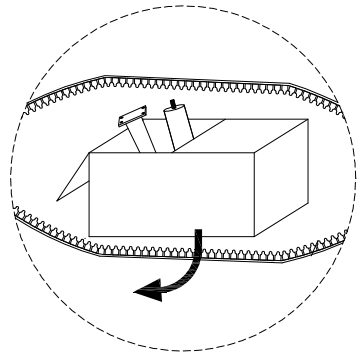

Assembly instructions for the sofa, including tool requirements, time, and person count.

Tools: A screwdriver is shown as required, and a power drill is shown as not required.

Time: 15 minutes.

Personnel: 1 person.

Warnings: Two warning triangles with exclamation marks are present, one above the tool icons and one above the person icon.

A

!

1

A x 1	B x 2	C x 2	D 4 x 20 x 8
---------------------	---------------------	---------------------	-------------------------------