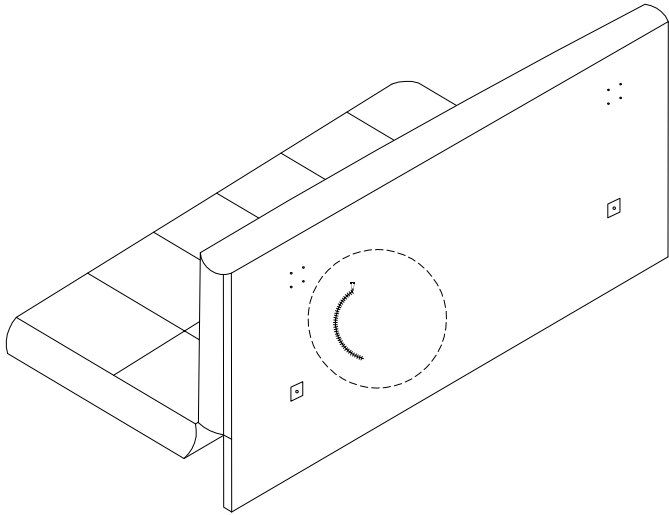

Assembly instructions for the sofa, including tool requirements, time, and person count.

Tools: A screwdriver is shown as required, and a power drill is shown as not required.

Time: 15 minutes.

Personnel: 1 person.

Warnings: Two warning triangles with exclamation marks are present, one above the tool icons and one above the person icon.

A

!

1

A x 1	B x 2	C x 2	D 4 x 20 x 8
---------------------	---------------------	---------------------	-------------------------------