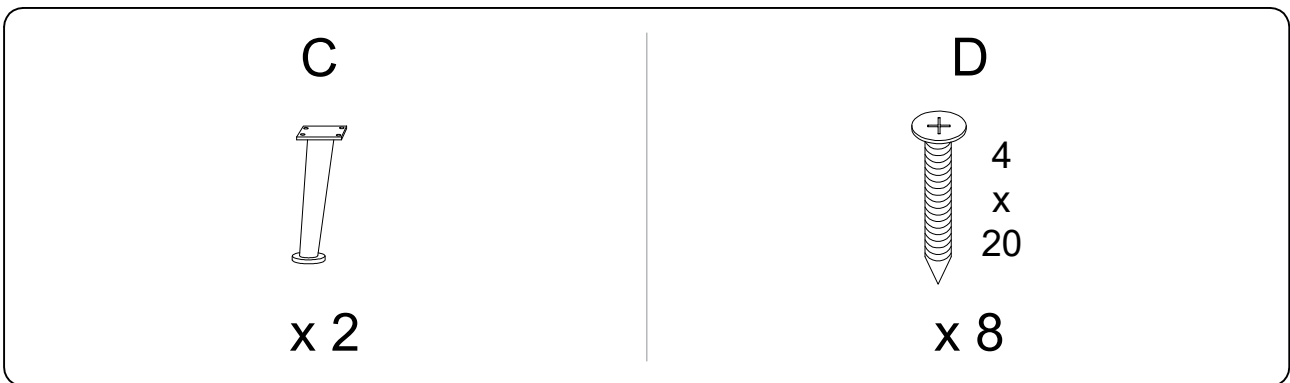

Assembly instructions for the sofa, including tool requirements, time, and person count.

Tools: A screwdriver is shown as required, and a power drill is shown as not required.

Time: 15 minutes.

Personnel: 1 person.

Warnings: Two warning triangles with exclamation marks are present, one above the tool icons and one above the person icon.

A

!

1

A x 1	B x 2	C x 2	D 4 x 20 x 8
---------------------	---------------------	---------------------	-------------------------------