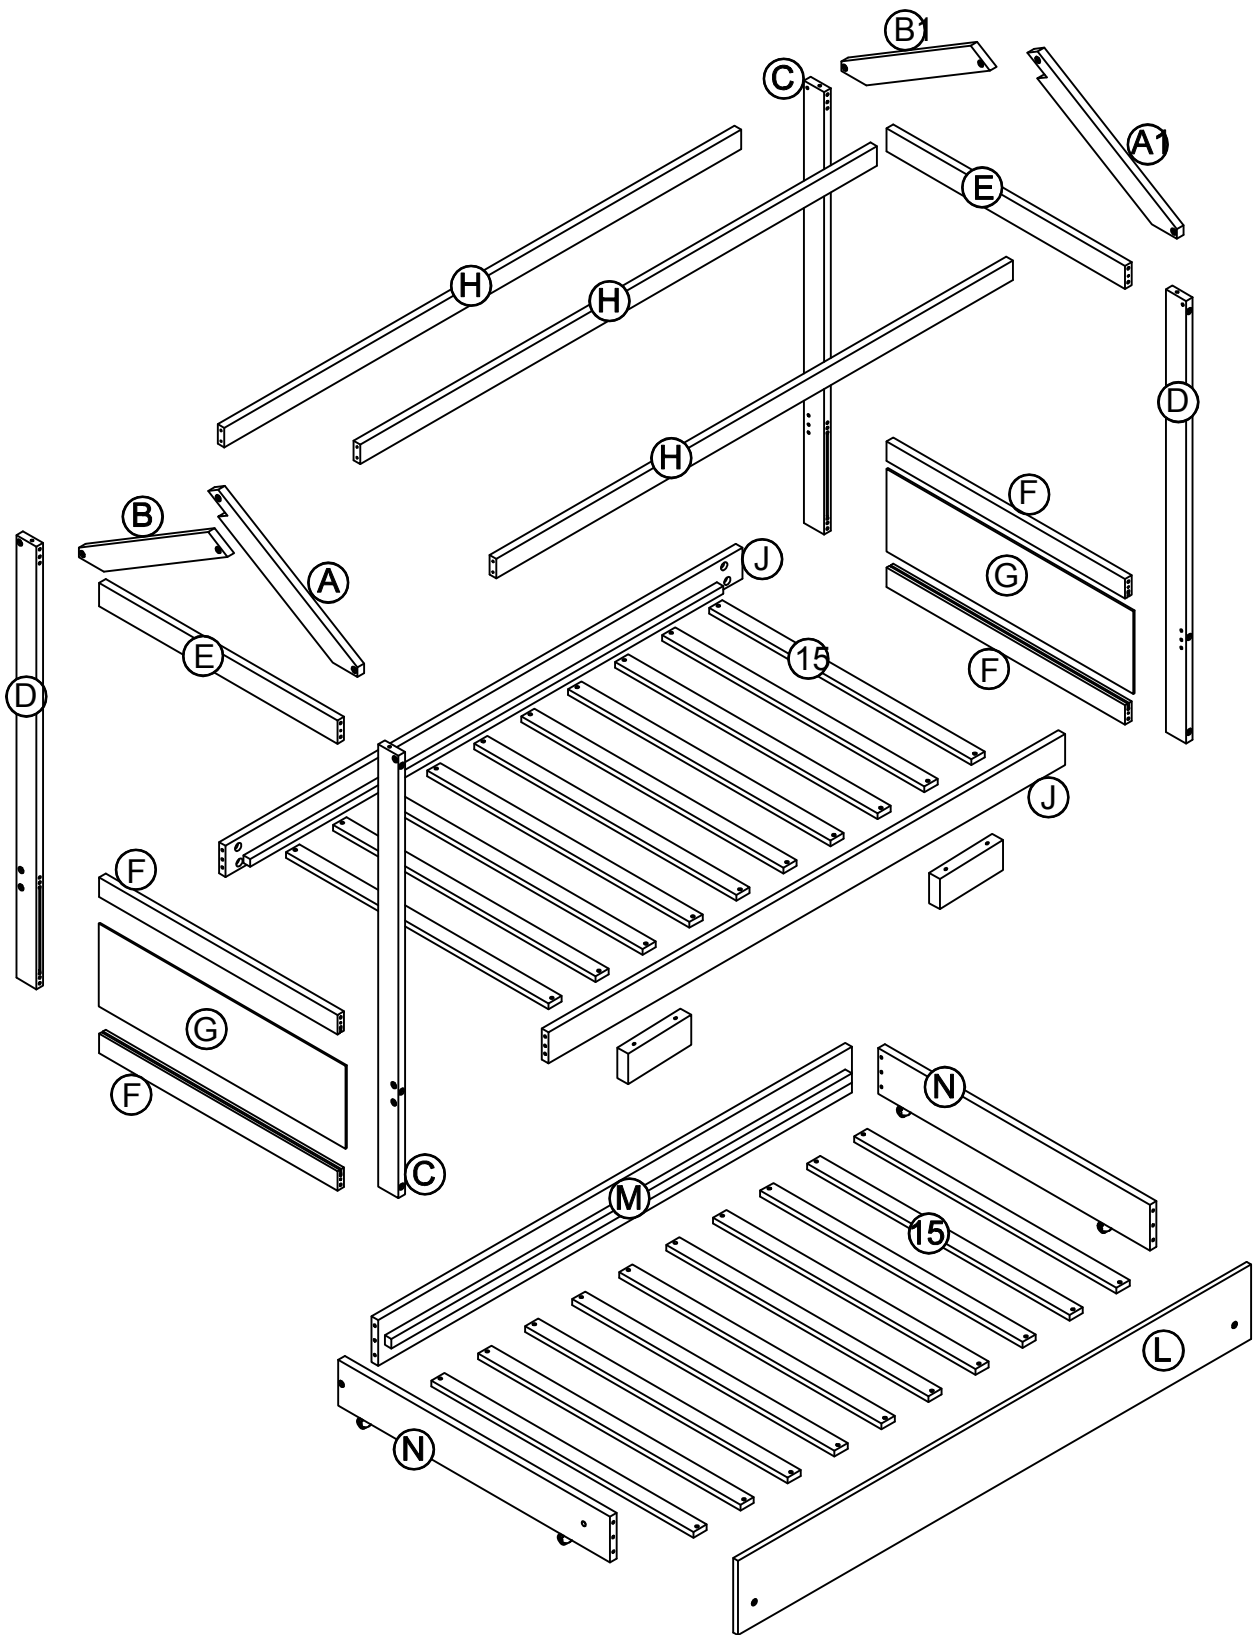

## BEDHOUSE WITH TRUNDLE

# PART LISTS

<b>A, A1</b> 	<b>B, B1</b> 	<b>C</b> 
Cap for upper HB&FB-2pcs	Cap for lower HB&FB-2pcs	Upper leg HB&FB -2pcs
<b>D</b> 	<b>E</b> 	<b>F</b> 
Upper leg HB&FB -2pcs	Horizontal bar HB&FB-2pcs	Horizontal bar HB&FB-4pcs
<b>G</b> 	<b>H</b> 	<b>J</b> 
Side panel - 2pcs	Guard rail top 3pcs	Side rail upper -2pcs
<b>15</b> 	<b>L</b> 	<b>M</b> 
Upper slat - 20pcs	Drawer front - 1pc	Drawer back - 1pc
<b>N</b> 		
Drawer Left/Right - 2pcs		