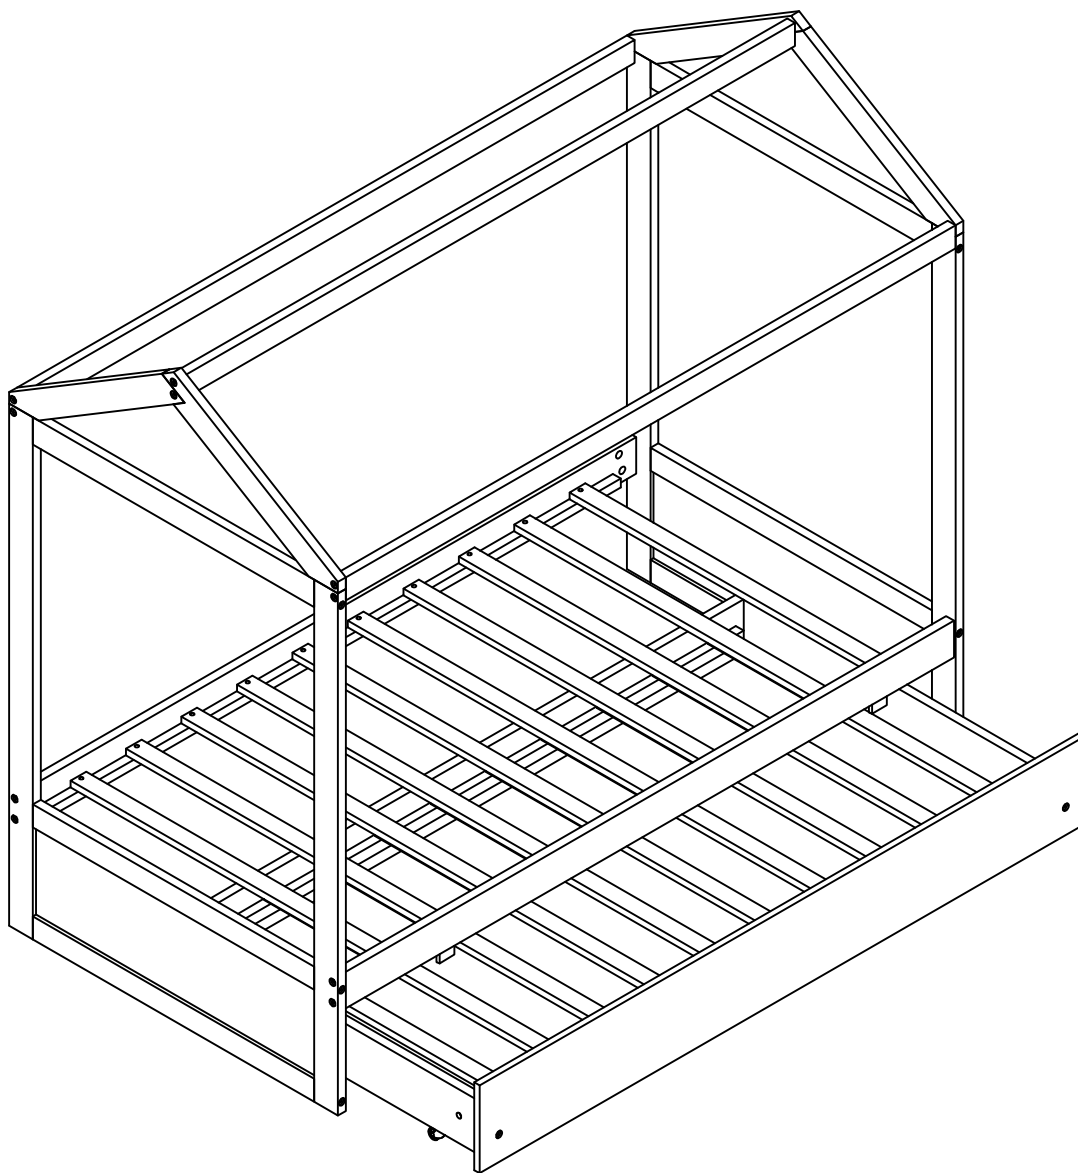

## BEDHOUSE WITH TRUNDLE

# PART LISTS

<b>A, A1</b> 	<b>B, B1</b> 	<b>C</b> 
Cap for upper HB&FB-2pcs	Cap for lower HB&FB-2pcs	Upper leg HB&FB -2pcs
<b>D</b> 	<b>E</b> 	<b>F</b> 
Upper leg HB&FB -2pcs	Horizontal bar HB&FB-2pcs	Horizontal bar HB&FB-4pcs
<b>G</b> 	<b>H</b> 	<b>J</b> 
Side panel - 2pcs	Guard rail top 3pcs	Side rail upper -2pcs
<b>15</b> 	<b>L</b> 	<b>M</b> 
Upper slat - 20pcs	Drawer front - 1pc	Drawer back - 1pc
<b>N</b> 		
Drawer Left/Right - 2pcs		