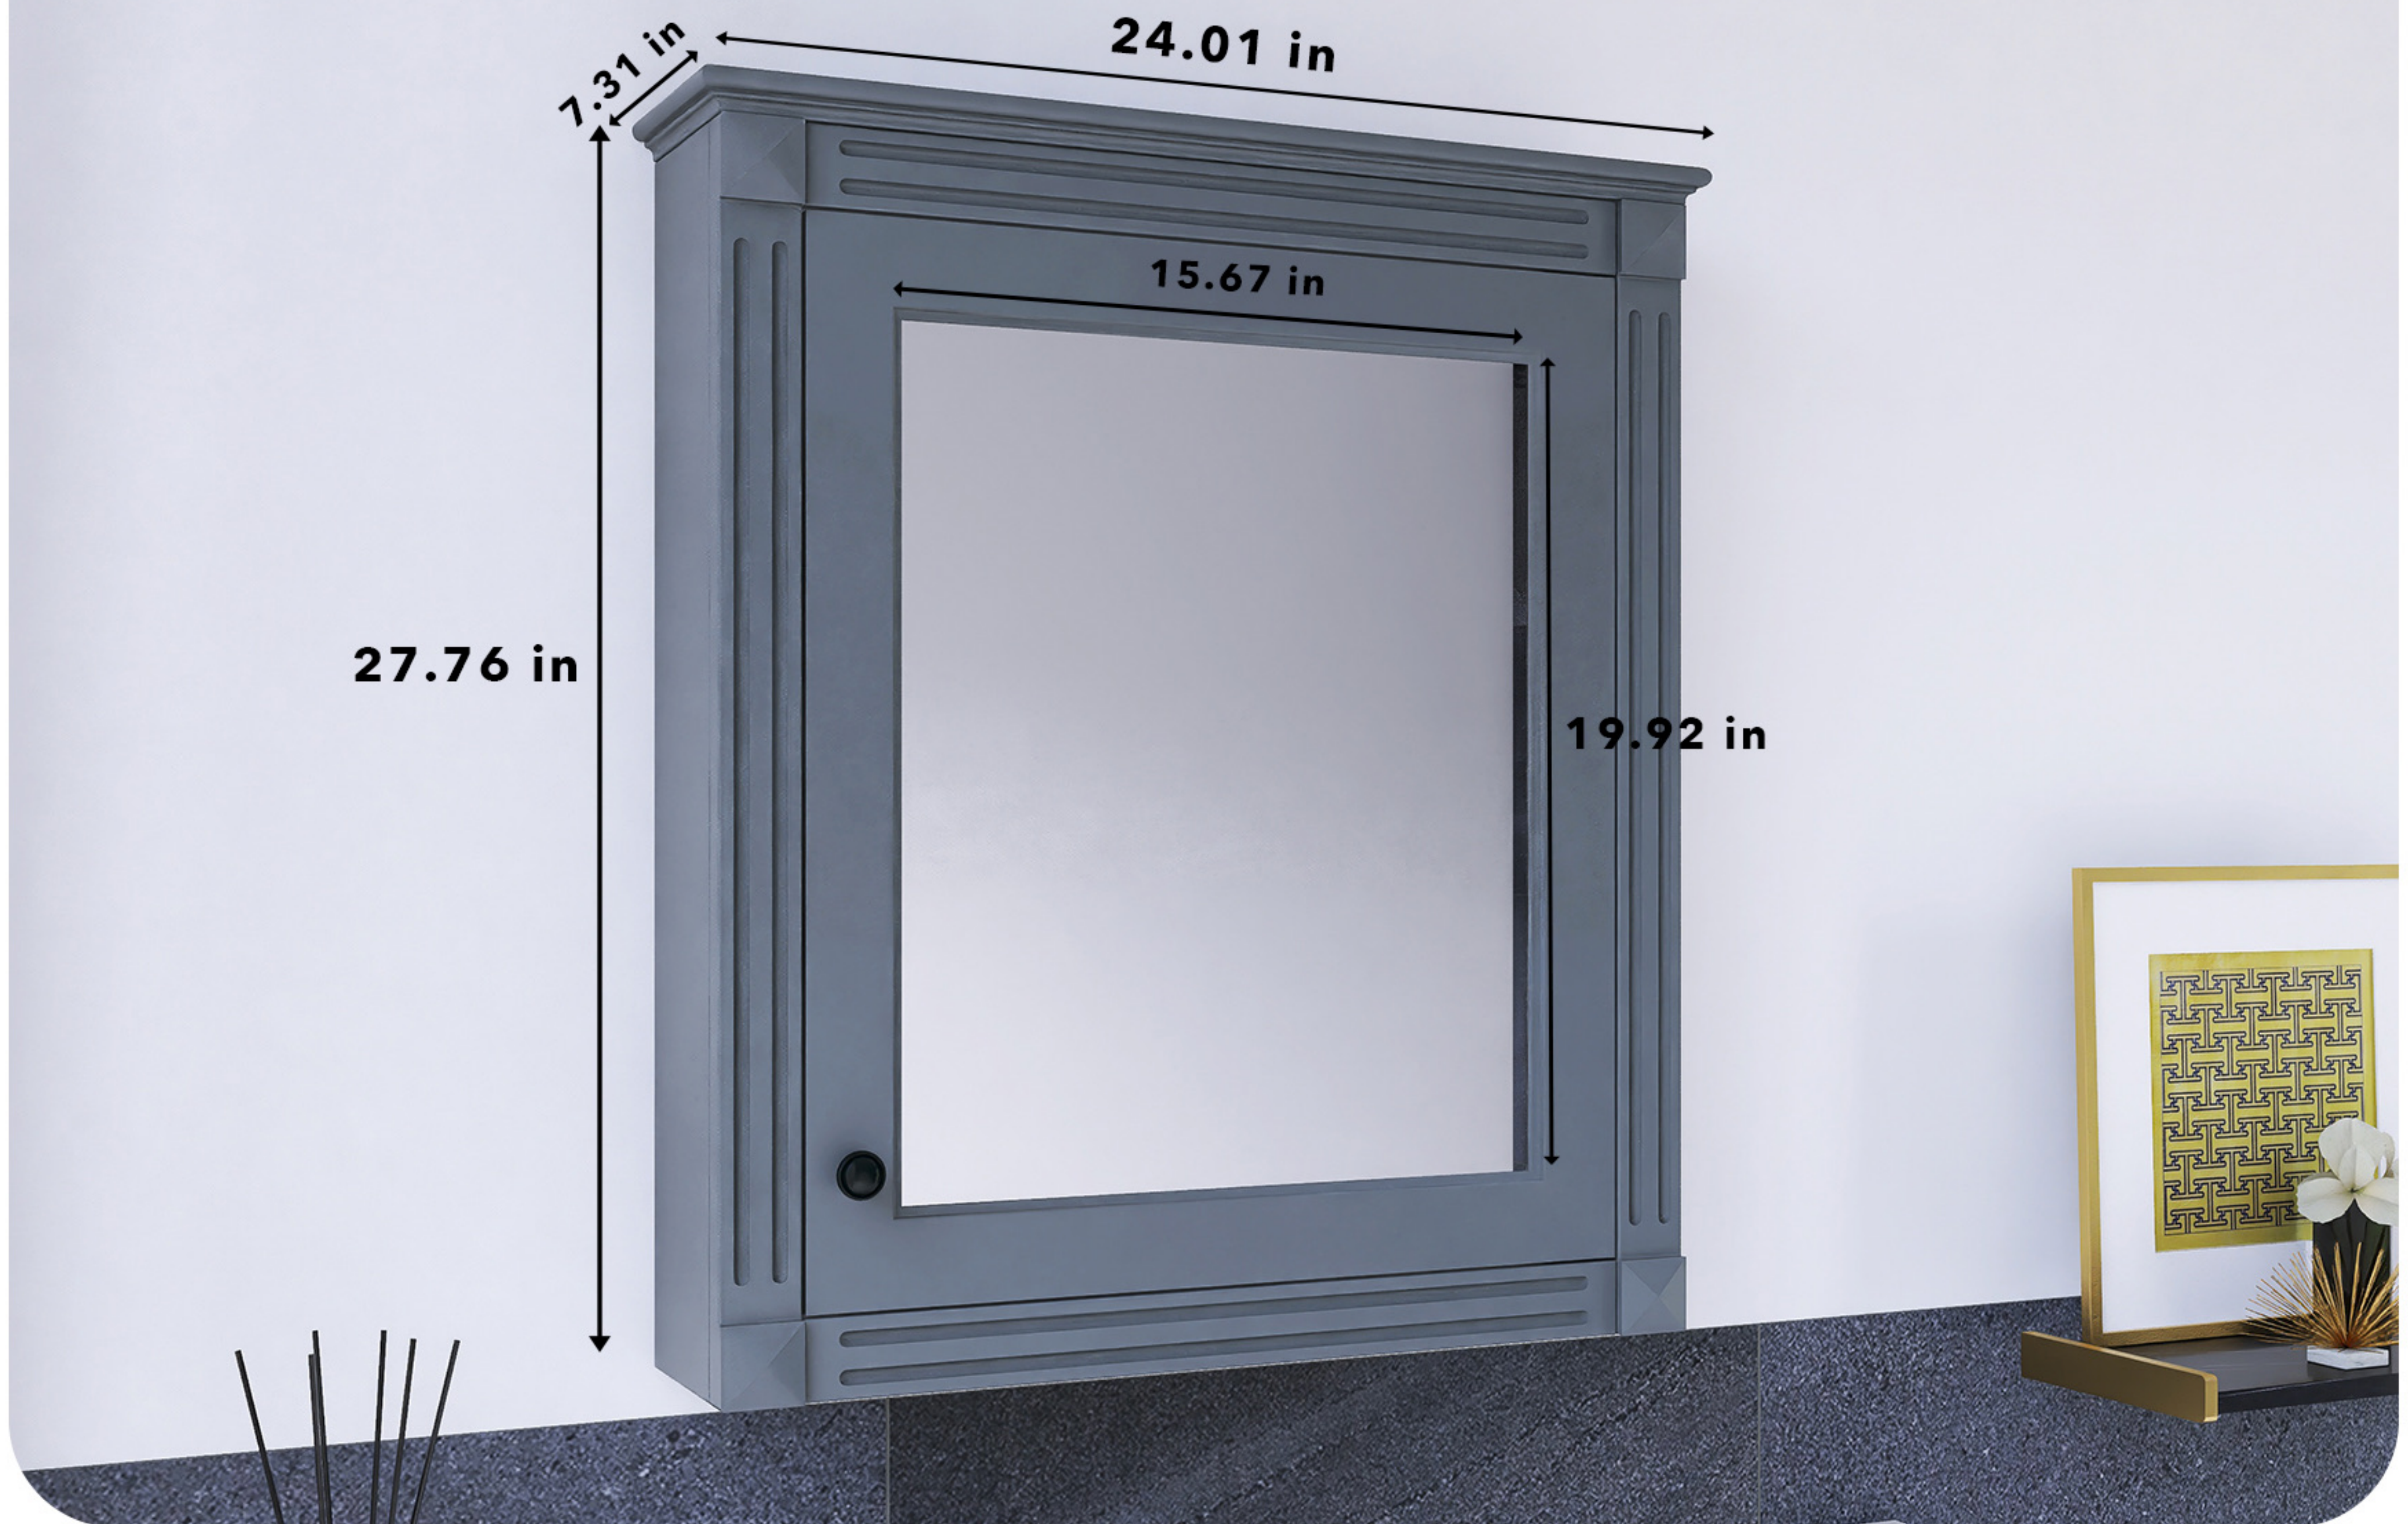

PRODUCT SIZE

CABINET MATERIAL: MDF+SOLID WOOD/ HANDLE (IRON)

MAIN COLOR: GRAY

MIRROR WIDTH: 15.67 in

MIRROR HIGHT: 19.92in

CABINET WIDTH: 24.01 in

CABINET WIDTH: 27.76 in