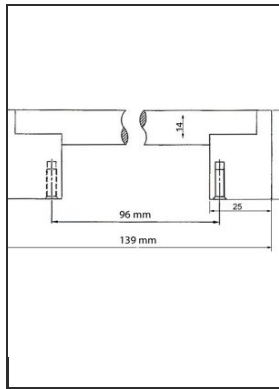

RELATED DOCUMENTS