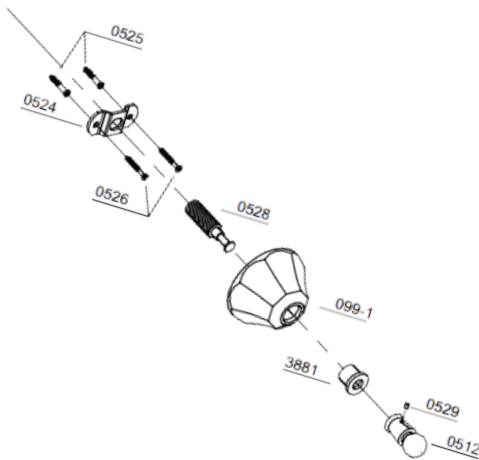

The Mississippi Deco Vintage Style Wall Mounted Robe Hook with Solid Brass and Escutcheon

## COMPONENTS LIST

BILL OF MATERIAL				
ITEM	PT/ASSY	DESCRIPTION	TYPE	QTY
1	0525	Tile Anchor	ASSEMBLY	2
2	0524	Mounting Bracket	ASSEMBLY	2
3	0526	Screw	ASSEMBLY	1
4	0528	ASM	ASSEMBLY	1
5	099-1	Handle Escutcheon	ASSEMBLY	1
6	3881	Escutcheon Bonnet	ASSEMBLY	1
7	0529	Final Robe Hook	ASSEMBLY	2
8	0512	Post	ASSEMBLY	2