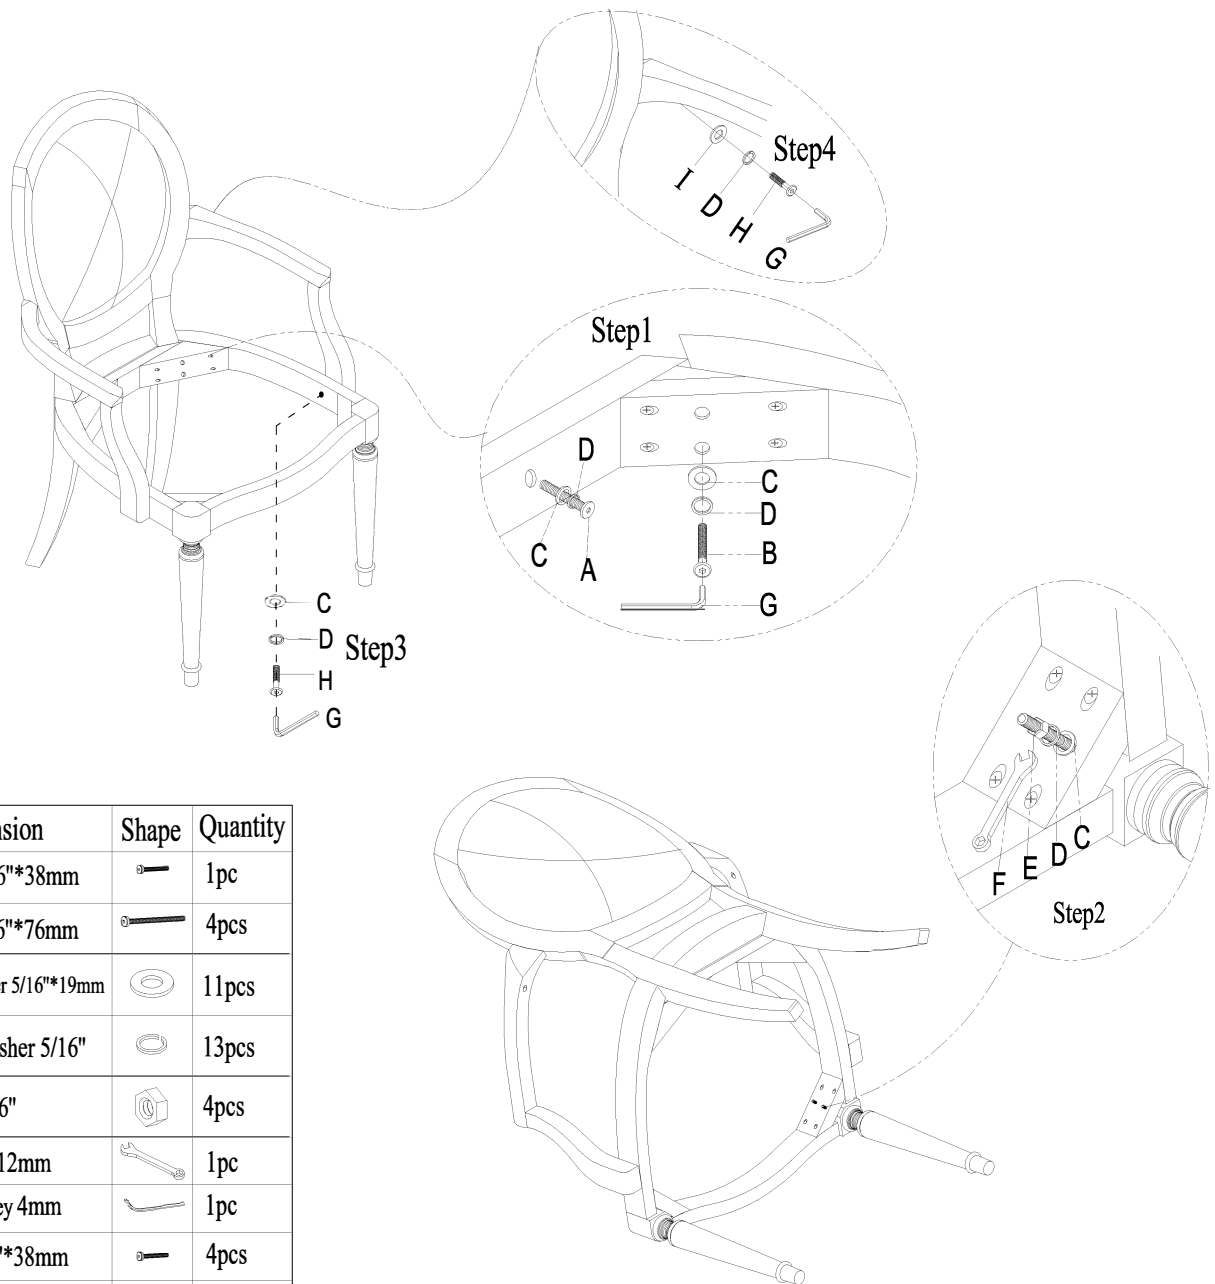

ASSEMBLY INSTRUCTION

024-637 CECIL OVAL BACK UPH ARM CHAIR

5) Assembly is completed.

IMPORTANT NOTES :

- . Place all wooden parts on a clean and smooth surface such as a rug or carpet to prevent the parts from being scratched.
- . Check to be sure that you have all parts and hardware.
- . Remove all wrapping materials, including staples and packing straps before you start to assemble.
- . Do not tighten all screws and bolts until completely assembled.
- . Keep all hardware out of the reach of children.

NO.	Dimension	Shape	Quantity
A	Bolt 5/16"*38mm		1pc
B	Bolt 5/16"*76mm		4pcs
C	Flat washer 5/16"*19mm		11pcs
D	Lock washer 5/16"		13pcs
E	Nut 5/16"		4pcs
F	Wrench 12mm		1pc
G	Allen Key 4mm		1pc
H	Bolt 1/4"*38mm		4pcs
I	Flat washer 1/4"*13mm		2pcs