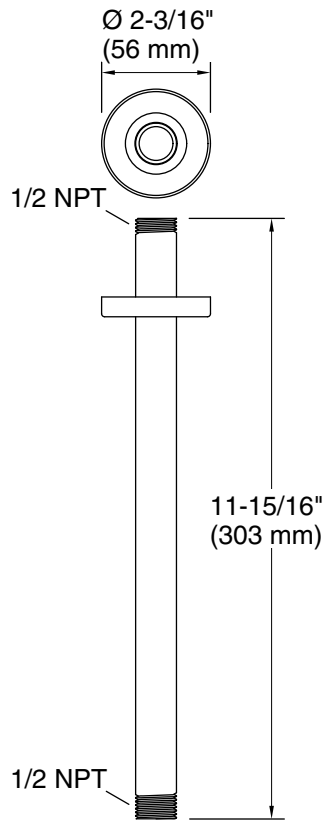

### Features

- Compatible only with single-function rainheads
- 12" (303 mm) straight shower arm

### Installation

- 1/2" -14 NPT connection
- Ceiling-mount

**Technical Information**

All product dimensions are nominal.

**Handshower:**

Rated maximum flow: 0 gal/min (0 l/min)