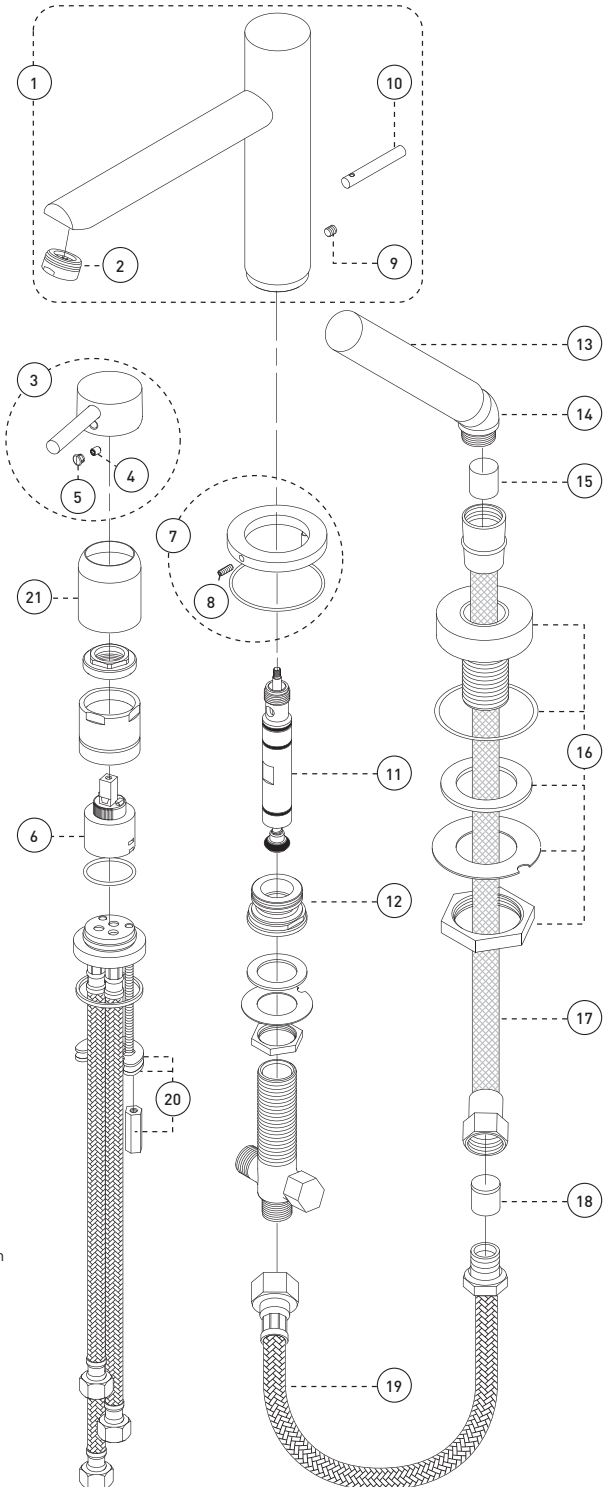

©2020 Industries de Conduits Tubulaires du Canada Ltée ("Bélanger"). Tous droits réservés. Cette information est fondée sur des données considérées comme fiables, mais Bélanger n'offre aucune garantie expresse ou implicite quant à son exactitude et décline toute responsabilité découlant de son utilisation. Les données énumérées entrent dans la plage normale des propriétés du produit, mais ne devraient pas être utilisées afin d'établir des limites de spécification ou utilisées comme unique directive de conception. L'obligation de Bélanger envers les acheteurs est expressément limitée aux modalités de vente. Industries de Conduits Tubulaires du Canada Ltée fait partie de la famille d'entreprises d'Oatey. Une liste des marques Bélanger est disponible sur le site web Oatey.com.

Replacement parts are available on order through customer service: 1 800 361-5960

Les pièces de remplacement sont disponibles sur commande par le biais du service à la clientèle: 1 800 361-5960

This product is covered by a limited lifetime warranty. Consult our website for complete details.

Ce produit est couvert par une garantie à vie limitée. Consultez notre site internet pour tous les détails.
belangerh2o.com