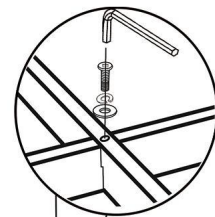

④ Right Leg 4#

⑤ bracket

+ Hardware Included

Flat Washer (φ 16*φ 6)

A 5PCS

Bolt (M6*10)

B 4PCS

C Bolt (M6*35)

2PCS

D Bolt (M6*35)

1PC

E Bolt (M6*55)

4PCS

F Allen wrench (4mm)

1PC

G Spring Washer (φ 12 *φ 6)

5PCS

ASSEMBLY INSTRUCTIONS

1

③ Left

Right ④

2

③

④