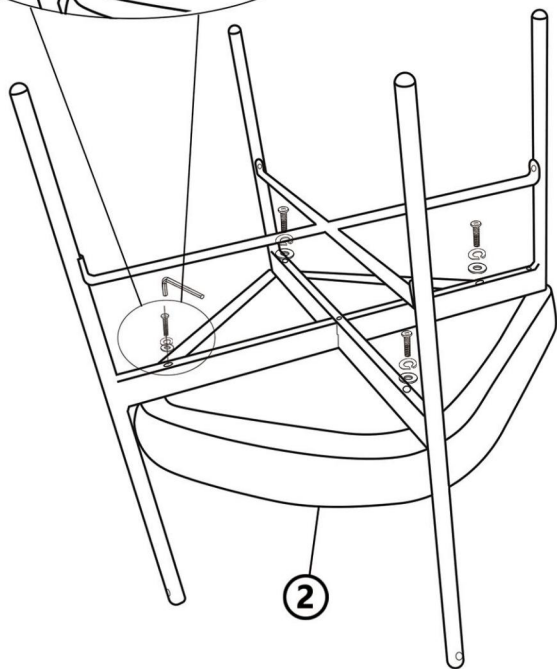

④ Right Leg 4#

⑤ bracket

+ Hardware Included

Flat Washer (φ 16*φ 6)

A 5PCS

Bolt (M6*10)

B 4PCS

C Bolt (M6*35)

2PCS

D Bolt (M6*35)

1PC

E Bolt (M6*55)

4PCS

F Allen wrench (4mm)

1PC

G Spring Washer (φ 12 *φ 6)

5PCS

ASSEMBLY INSTRUCTIONS

1

③ Left

Right ④

2

③

④

ASSEMBLY INSTRUCTIONS

3

ASSEMBLY INSTRUCTIONS

4

5

1