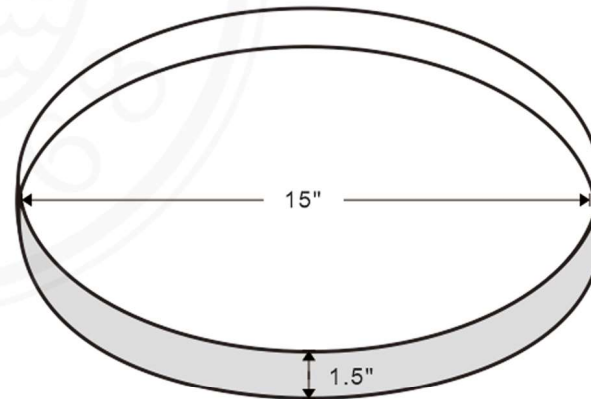

# JARDIN TRAY BLUSH

Jardin Blush Tray  
Items # ACGS-464-04

size :1.5" x 15"Dia

Materials: porcelain

Shipping Package: 17.3 x 4.7 x 17.3 inch

Box : 1 pc

Net weight lbs: 5.0

Gross weight lbs. 6.2