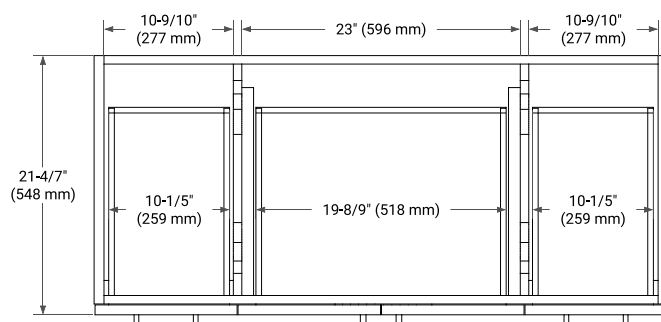

48" SINGLE SINK BASE CABINET

BASE CABINET DIMENSIONS

48" W x 21.6" D x 34.5" H

FEATURES

- Solid wood frame & plywood panels
- Dovetail drawers and joints
- Soft closing doors & drawers

HARDWARE FINISHES*

Brushed Nickel   Satin Brass   Matte Black   Polished Chrome

Hardware comes preinstalled with the illustrated option. Other finishes are available on our online store if you prefer a different one.

AVAILABLE COLORS

White   Grey   Midnight Blue

FRONT VIEW

SIDE VIEW

PLAN VIEW