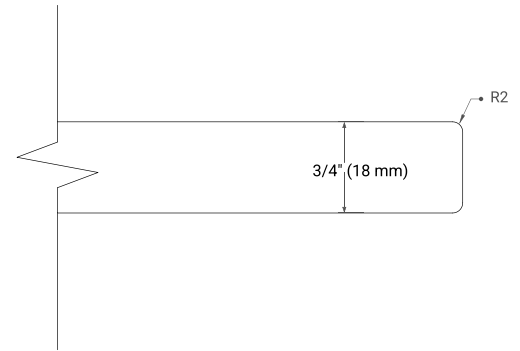

49" SINGLE OVAL SINK COUNTERTOP WITH 0.75 IN. THICKNESS

OVERALL DIMENSIONS

49" W x 22" D x 0.75" H

COUNTERTOP OPTIONS

FEATURES

- Solid countertop with mitered edges & seams
- Undermount white oval sink
- Pre-drilled for 8" widespread faucet

INCLUDED

- Countertop
- Matching Backsplash
- Oval Sink