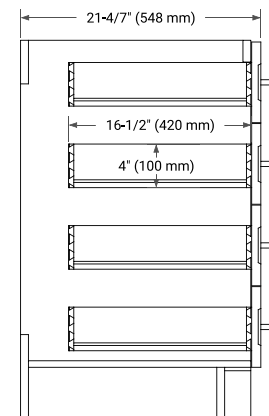

## BASE CABINET DIMENSIONS

48" W x 21.6" D x 34.5" H

## PLAN VIEW

## OVERALL DIMENSIONS

49" W x 22" D x 0.75" H