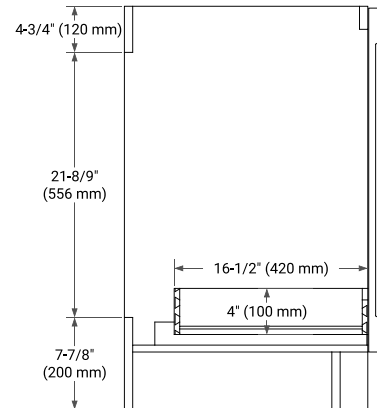

## BASE CABINET DIMENSIONS

48" W x 21.6" D x 34.5" H

## SIDE VIEW

## PLAN VIEW

## OVERALL DIMENSIONS

49" W x 22" D x 0.75" H