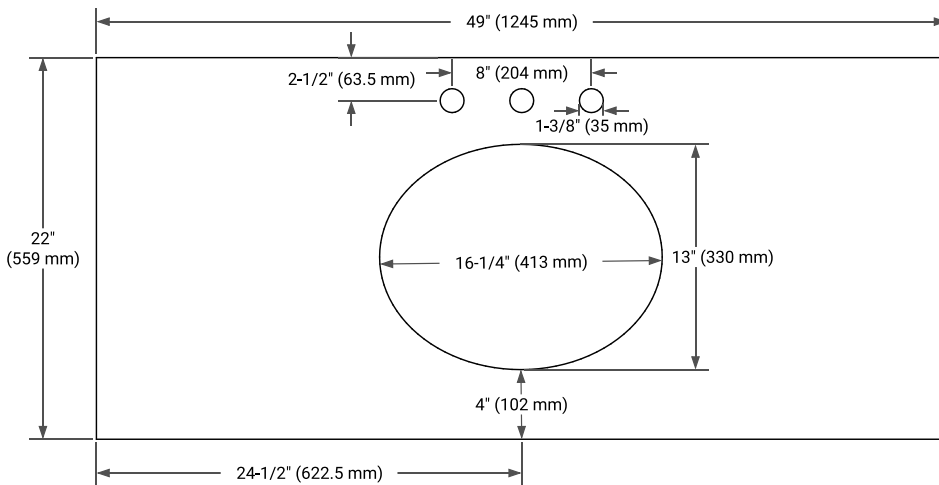

EDGE SIDE VIEW

49" SINGLE OVAL SINK COUNTERTOP WITH 0.75 IN. THICKNESS

OVERALL DIMENSIONS

49" W x 22" D x 0.75" H

COUNTERTOP OPTIONS

FEATURES

- Solid countertop with mitered edges & seams
- Undermount white oval sink
- Pre-drilled for 8" widespread faucet

INCLUDED

- Countertop
- Matching Backsplash
- Oval Sink

COUNTERTOP PLAN VIEW