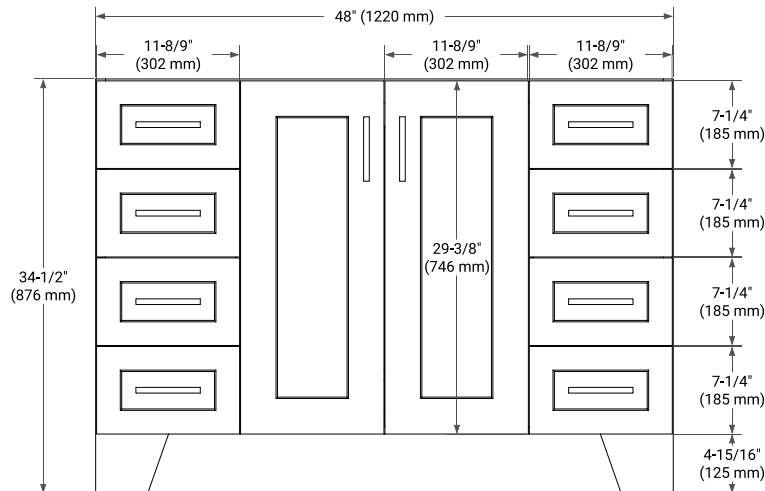

48" SINGLE SINK BASE CABINET

BASE CABINET DIMENSIONS

48" W x 21.6" D x 34.5" H

FEATURES

- Solid wood frame & plywood panels
- Dovetail drawers and joints
- Soft closing doors & drawers

HARDWARE FINISHES*

Brushed Nickel   Satin Brass   Matte Black   Polished Chrome

Hardware comes preinstalled with the illustrated option. Other finishes are available on our online store if you prefer a different one.

AVAILABLE COLORS

White   Grey   Midnight Blue

FRONT VIEW

SIDE VIEW

PLAN VIEW