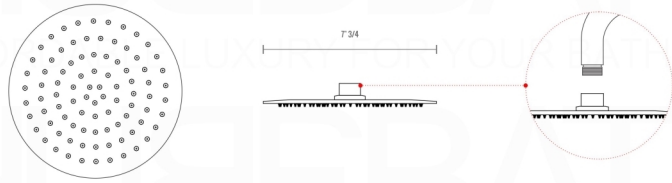

KUBEBATH AFFORDABLE LUXURY FOR YOUR BATHROOM **RONDO RAIN SHOWER HEAD (ARR8)**