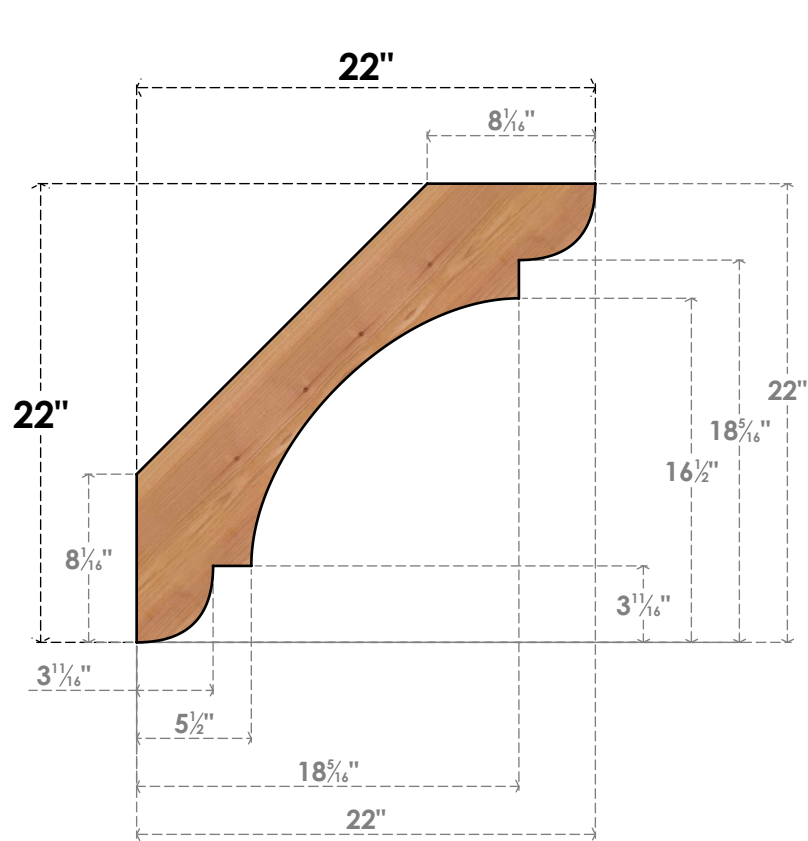

BRC06X22X22OLY00SWR

5 1/2"W X 22"D X 22"H OLYMPIC SMOOTH BRACE, WESTERN RED CEDAR

SIDE

FRONT

EKENA MILLWORK
 2300 WEST MAIN ST.
 CLARKSVILLE, TX 75426
 TOLL FREE: 866-607-0453
 WWW.EKENAMILLWORK.COM

NOTES

1. INSTALLATION TO BE COMPLETED IN ACCORDANCE WITH MANUFACTURER'S SPECIFICATIONS.
2. DRAWING MAY NOT BE TO SCALE
3. THIS DRAWING IS INTENDED FOR DESIGN AND PLANNING PURPOSES ONLY.
4. ALL INFORMATION CONTAINED HEREIN WAS CURRENT AT THE TIME OF DEVELOPMENT BUT MUST BE REVIEWED AND APPROVED BY THE PRODUCT MANUFACTURER TO BE CONSIDERED ACCURATE.
5. PRODUCTS ARE NOT KILN DRIED. THIS ITEM IS UNIQUE AND WILL CONTAIN THE NATURAL VARIATIONS THAT THE WOOD SPECIES OFFERS. THIS MAY RESULT IN VARIATIONS UP TO 1/4"