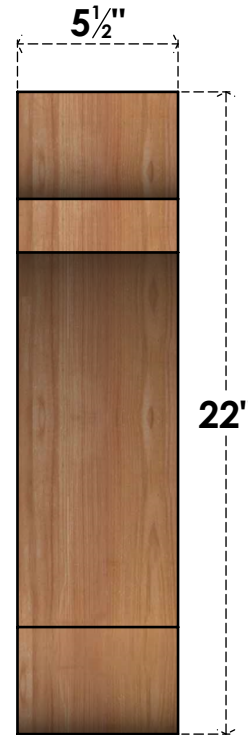

BRC06X22X22OLY00SWR

5 1/2"W X 22"D X 22"H OLYMPIC SMOOTH BRACE, WESTERN RED CEDAR

SIDE

FRONT

EKENA MILLWORK
 2300 WEST MAIN ST.
 CLARKSVILLE, TX 75426
 TOLL FREE: 866-607-0453
 WWW.EKENAMILLWORK.COM

NOTES

1. INSTALLATION TO BE COMPLETED IN ACCORDANCE WITH MANUFACTURER'S SPECIFICATIONS.
2. DRAWING MAY NOT BE TO SCALE
3. THIS DRAWING IS INTENDED FOR DESIGN AND PLANNING PURPOSES ONLY.
4. ALL INFORMATION CONTAINED HEREIN WAS CURRENT AT THE TIME OF DEVELOPMENT BUT MUST BE REVIEWED AND APPROVED BY THE PRODUCT MANUFACTURER TO BE CONSIDERED ACCURATE.
5. PRODUCTS ARE NOT KILN DRIED. THIS ITEM IS UNIQUE AND WILL CONTAIN THE NATURAL VARIATIONS THAT THE WOOD SPECIES OFFERS. THIS MAY RESULT IN VARIATIONS UP TO 1/4"