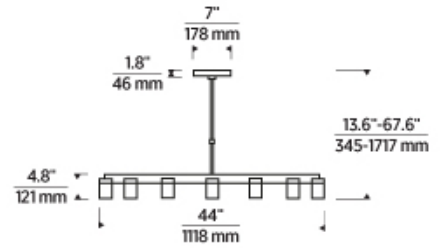

## ORDERING INFORMATION

700ESF	LENGTH (A)	FINISH	LAMP
	44 44"	NB NATURAL BRASS	-LED927 INTEGRATED LED 90 CRI 2700K 120V
		B NIGHTSHADE BLACK	-LED927-277 INTEGRATED LED 90 CRI 2700K 277V

700ESF \_\_\_\_\_

## SPECIFICATIONS

PRIMARY MATERIAL	Aluminum or Brass
SHADE MATERIAL	Crystal
NET WEIGHT	62 lbs
HEIGHT	5in
WIDTH	44in
LENGTH	44in
UP LIGHT / DOWN LIGHT / BOTH?	
WET LISTED	
DAMP LISTED	Yes
DRY LISTED	
MIN. HANGING HEIGHT	12.8in
MAX HANGING HEIGHT	66.8in
TOTAL CORD LENGTH	
TOTAL STEM LENGTH	Up to 60in
STEM QTY	6
SLOPED CEILING ADAPTABLE?	No
GENERAL LISTING	ETL Listed
INCLUDES	