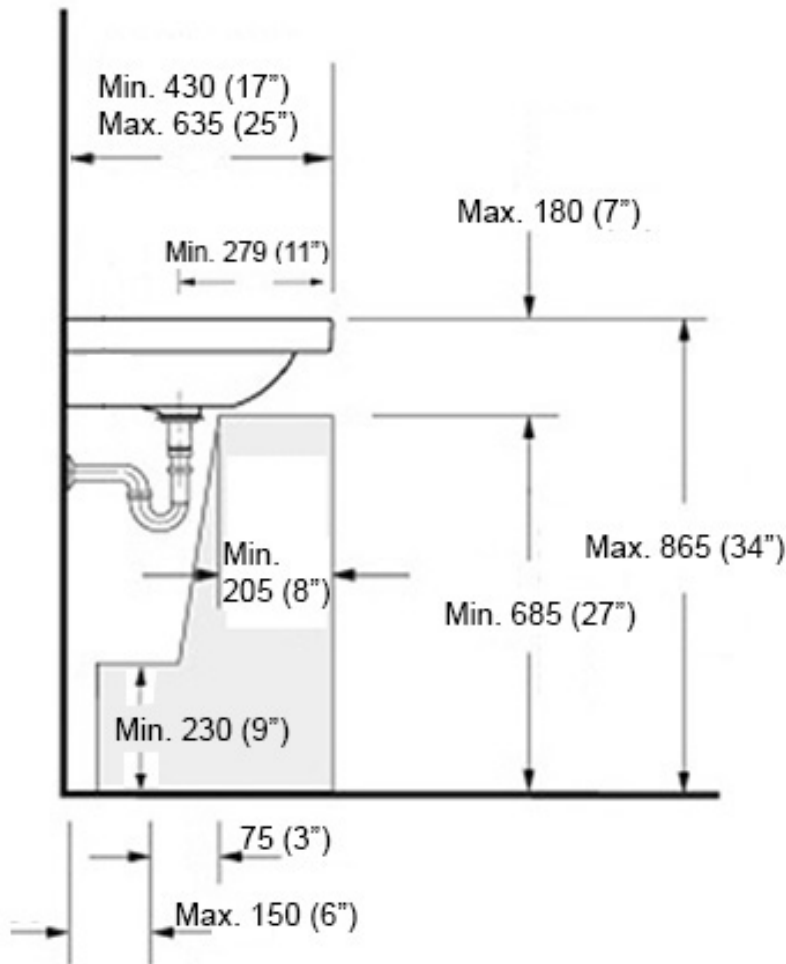

* WS Bath Collections reserves the right to revise dimensions or information on this sheet without notice

Collection
Cento

Model |
Cento 3550

Dimensions Metric
1 inch = 2.54 cm
1 inch = 25.4 mm

WS®
BATH
COLLECTIONS

Matte White
WSBC 53991.26

Matte Black
WSBC 53991.22

MOUNTING HARDWARE

Wall-mount installation

Vessel/ countertop installation

Bolts

Silicone (optional)

Collection
Cento

Model |
Cento 3550

Dimensions Metric
1 inch = 2.54 cm
1 inch = 25.4 mm

WS[®]
BATH
COLLECTIONS

1051 Lea Drive - Collegeville, PA 19426
Tel. 215 513 9400 - Fax 610 831 0215
www.ws bathcollections.com - info@ws bathcollections.com

Recommended ADA Installation

Note: ADA Compliant when installed in accordance with ADA guidelines

<p>Collection Cento</p>	<p>Model Cento 3550</p>	<p>Dimensions Metric 1 inch = 2.54 cm 1 inch = 25.4 mm</p>	<p>WS[®] BATH COLLECTIONS 1051 Lea Drive - Collegeville, PA 19426 Tel. 215 513 9400 - Fax 610 831 0215 www.ws bathcollections.com - info@ws bathcollections.com</p>
------------------------------------	--------------------------------------	--	--