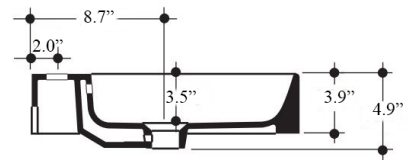

- Glossy White
- Matte Black
- Matte White (Special Order)
- Matte Grey (Special Order)

SKU# | Options:

- Cento 3550.01 WG | Glossy White, One Faucet Hole
- Cento 3550.03-4 WG | Glossy White, Three Faucet Holes 4" Spread
- Cento 3550.03-8 WG | Glossy White, Three Faucet Holes 8" Spread
- Cento 3550.01 BM | Matte Black, One Faucet Hole
- Cento 3550.03-4 BM | Matte Black, Three Faucet Holes 4" Spread
- Cento 3550.03-8 BM | Matte Black, Three Faucet Holes 8" Spread
- Cento 3550.01 WM | Matte White, One Faucet Hole
- Cento 3550.03-4 WM | Matte White, Three Faucet Holes 4" Spread
- Cento 3550.03-8 WM | Matte White, Three Faucet Holes 8" Spread
- Cento 3550.01 GM | Matte Grey, One Faucet Hole
- Cento 3550.03-4 GM | Matte Grey, Three Faucet Holes 4" Spread
- Cento 3550.03-8 GM | Matte Grey, Three Faucet Holes 8" Spread

Codes & Standards:

- ADA Compliant

* WS Bath Collections reserves the right to revise dimensions or information on this sheet without notice

Collection Cento	Model Cento 3550	Dimensions Metric <i>1 inch = 2.54 cm</i> <i>1 inch = 25.4 mm</i>	 1051 Lea Drive - Collegeville, PA 19426 Tel. 215 513 9400 - Fax 610 831 0215 www.ws bathcollections.com - info@ws bathcollections.com
------------------------------	------------------------------	---	---

* WS Bath Collections reserves the right to revise dimensions or information on this sheet without notice

Collection
Cento

Model |
Cento 3550

Dimensions Metric
1 inch = 2.54 cm
1 inch = 25.4 mm

WS®
BATH
COLLECTIONS

Model |
Cento 3550

Dimensions Metric
1 inch = 2.54 cm
1 inch = 25.4 mm

WS[®]
BATH
COLLECTIONS

1051 Lea Drive - Collegeville, PA 19426
Tel. 215 513 9400 - Fax 610 831 0215
www.ws bathcollections.com - info@ws bathcollections.com