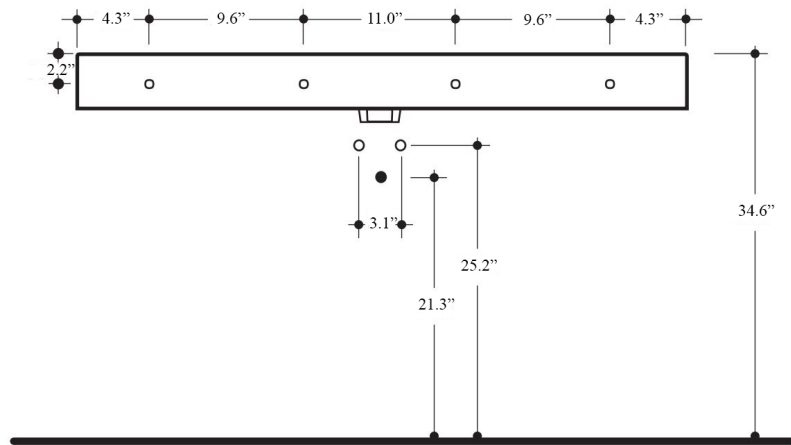

- Glossy White
- Matte Black
- Matte White (Special Order)
- Matte Grey (Special Order)

SKU# | Options:

- Cento 3550.01 WG | Glossy White, One Faucet Hole
- Cento 3550.03-4 WG | Glossy White, Three Faucet Holes 4" Spread
- Cento 3550.03-8 WG | Glossy White, Three Faucet Holes 8" Spread
- Cento 3550.01 BM | Matte Black, One Faucet Hole
- Cento 3550.03-4 BM | Matte Black, Three Faucet Holes 4" Spread
- Cento 3550.03-8 BM | Matte Black, Three Faucet Holes 8" Spread
- Cento 3550.01 WM | Matte White, One Faucet Hole
- Cento 3550.03-4 WM | Matte White, Three Faucet Holes 4" Spread
- Cento 3550.03-8 WM | Matte White, Three Faucet Holes 8" Spread
- Cento 3550.01 GM | Matte Grey, One Faucet Hole
- Cento 3550.03-4 GM | Matte Grey, Three Faucet Holes 4" Spread
- Cento 3550.03-8 GM | Matte Grey, Three Faucet Holes 8" Spread

Codes & Standards:

- ADA Compliant

* WS Bath Collections reserves the right to revise dimensions or information on this sheet without notice

Collection Cento	Model Cento 3550	Dimensions Metric <i>1 inch = 2.54 cm</i> <i>1 inch = 25.4 mm</i>	 1051 Lea Drive - Collegeville, PA 19426 Tel. 215 513 9400 - Fax 610 831 0215 www.ws bathcollections.com - info@ws bathcollections.com
------------------------------	------------------------------	---	---

* WS Bath Collections reserves the right to revise dimensions or information on this sheet without notice

Collection
Cento

Model |
Cento 3550

Dimensions Metric
1 inch = 2.54 cm
1 inch = 25.4 mm

WS®
BATH
COLLECTIONS

Model |
Cento 3550

Dimensions Metric
1 inch = 2.54 cm
1 inch = 25.4 mm

WS[®]
BATH
COLLECTIONS

1051 Lea Drive - Collegeville, PA 19426
Tel. 215 513 9400 - Fax 610 831 0215
www.ws bathcollections.com - info@ws bathcollections.com