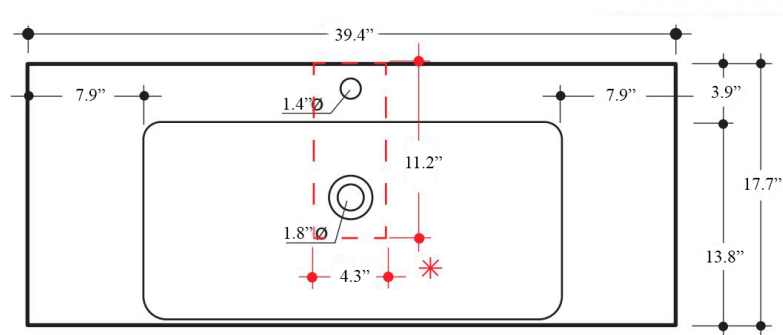

- Glossy White
- Matte Black
- Matte White (Special Order)
- Matte Grey (Special Order)

SKU# | Options:

- Cento 3550.01 WG | Glossy White, One Faucet Hole
- Cento 3550.03-4 WG | Glossy White, Three Faucet Holes 4" Spread
- Cento 3550.03-8 WG | Glossy White, Three Faucet Holes 8" Spread
- Cento 3550.01 BM | Matte Black, One Faucet Hole
- Cento 3550.03-4 BM | Matte Black, Three Faucet Holes 4" Spread
- Cento 3550.03-8 BM | Matte Black, Three Faucet Holes 8" Spread
- Cento 3550.01 WM | Matte White, One Faucet Hole
- Cento 3550.03-4 WM | Matte White, Three Faucet Holes 4" Spread
- Cento 3550.03-8 WM | Matte White, Three Faucet Holes 8" Spread
- Cento 3550.01 GM | Matte Grey, One Faucet Hole
- Cento 3550.03-4 GM | Matte Grey, Three Faucet Holes 4" Spread
- Cento 3550.03-8 GM | Matte Grey, Three Faucet Holes 8" Spread

Codes & Standards:

- ADA Compliant

* WS Bath Collections reserves the right to revise dimensions or information on this sheet without notice

Collection Cento	Model Cento 3550	Dimensions Metric <i>1 inch = 2.54 cm</i> <i>1 inch = 25.4 mm</i>	 1051 Lea Drive - Collegeville, PA 19426 Tel. 215 513 9400 - Fax 610 831 0215 www.ws bathcollections.com - info@ws bathcollections.com
------------------------------	------------------------------	---	---

* WS Bath Collections reserves the right to revise dimensions or information on this sheet without notice

Collection
Cento

Model |
Cento 3550

Dimensions Metric
1 inch = 2.54 cm
1 inch = 25.4 mm

WS®
BATH
COLLECTIONS

Model |
Cento 3550

Dimensions Metric
1 inch = 2.54 cm
1 inch = 25.4 mm

WS[®]
BATH
COLLECTIONS

1051 Lea Drive - Collegeville, PA 19426
Tel. 215 513 9400 - Fax 610 831 0215
www.ws bathcollections.com - info@ws bathcollections.com