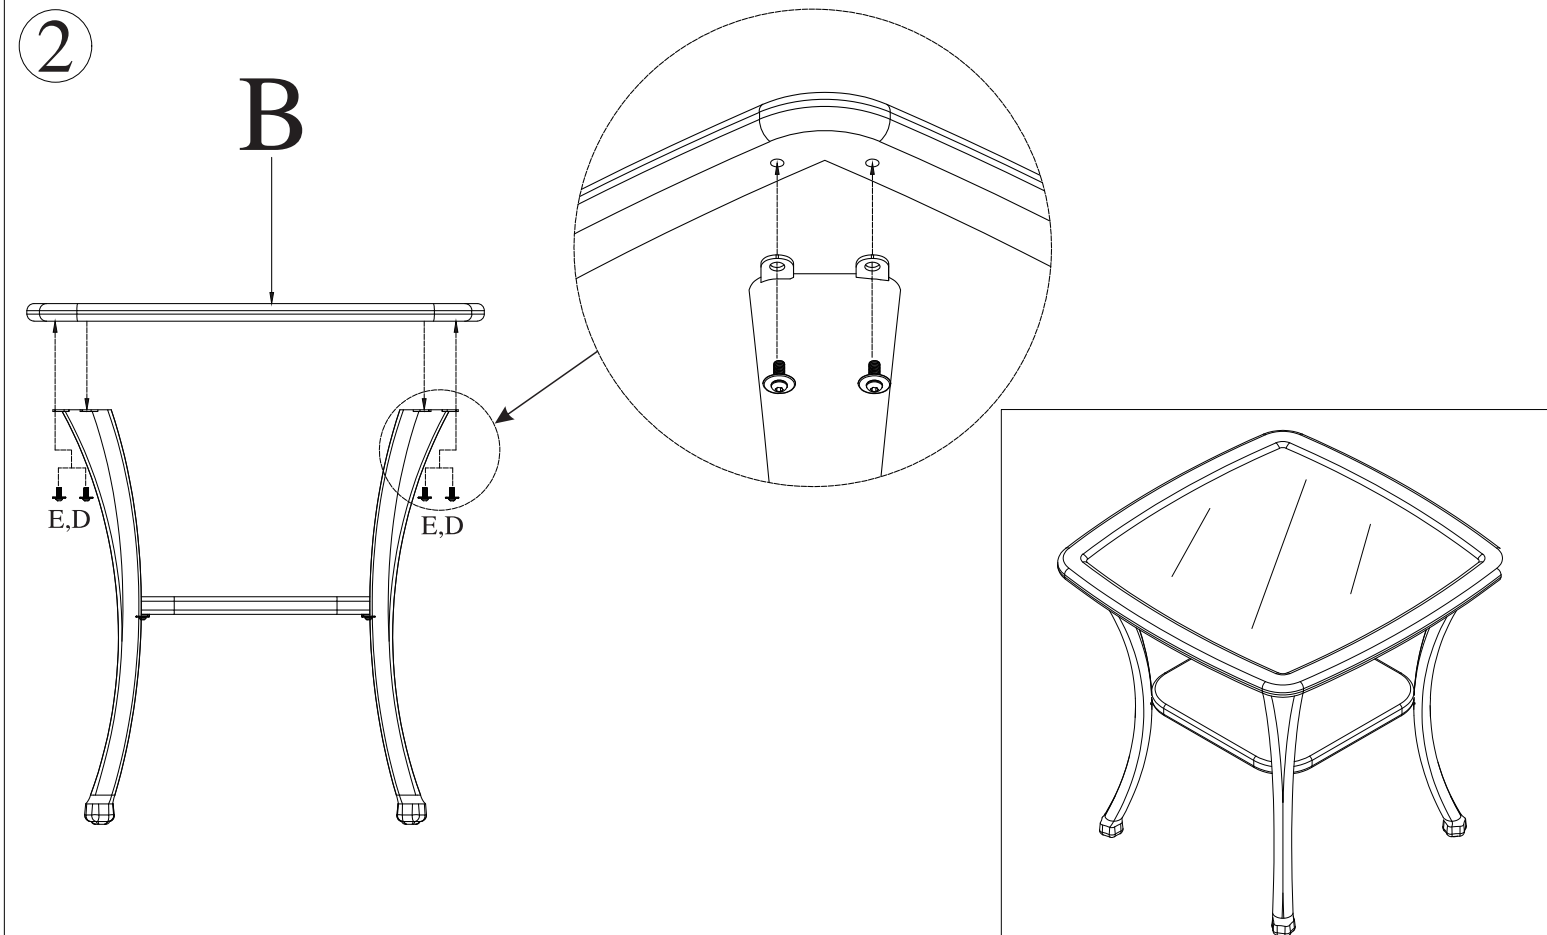

# INSTRUCTIONS

**IMPORTANT:**In order to make the whole product adjust to the best,please install all the screws on the product before fully tighten,and note to put the washer to the screw before putting the screw into the screw hole.

Please follow the instructions below to ensure that the furniture is stable and firm.

A	B	C	D	E	F
 1PC	 1PC	 4PCS	 12PCS	 M6*16mm 12PCS	 1PC
LEG CONNECTION FRAME	TABLE TOP	LEG	METAL WASHER(m6)	METAL SCREW	ALLEN KEY WRENCH