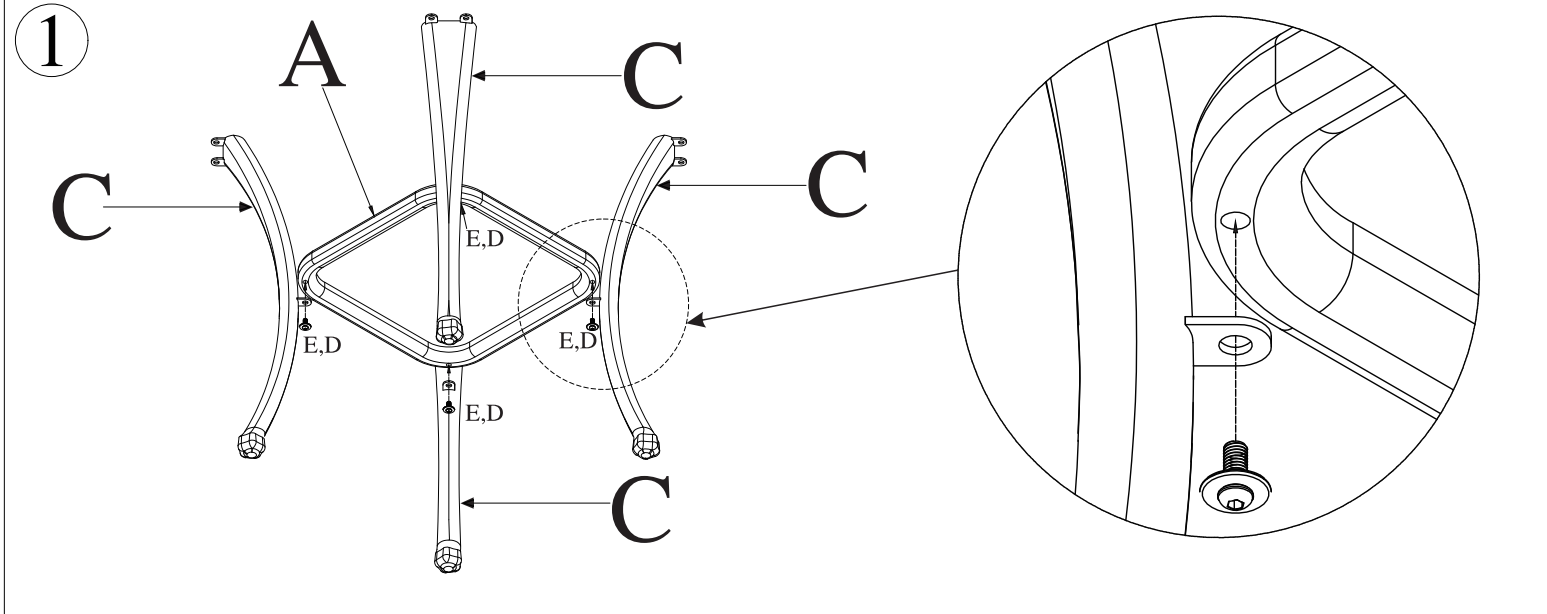

# INSTRUCTIONS

**IMPORTANT:**In order to make the whole product adjust to the best,please install all the screws on the product before fully tighten,and note to put the washer to the screw before putting the screw into the screw hole.

Please follow the instructions below to ensure that the furniture is stable and firm.

A	B	C	D	E	F
 1PC	 1PC	 4PCS	 12PCS	 M6*16mm 12PCS	 1PC
LEG CONNECTION FRAME	TABLE TOP	LEG	METAL WASHER(m6)	METAL SCREW	ALLEN KEY WRENCH

# INSTRUCTIONS

**IMPORTANT:** In order to make the whole product adjust to the best, please install all the screws on the product before fully tighten, and note to put the washer to the screw before putting the screw into the screw hole.