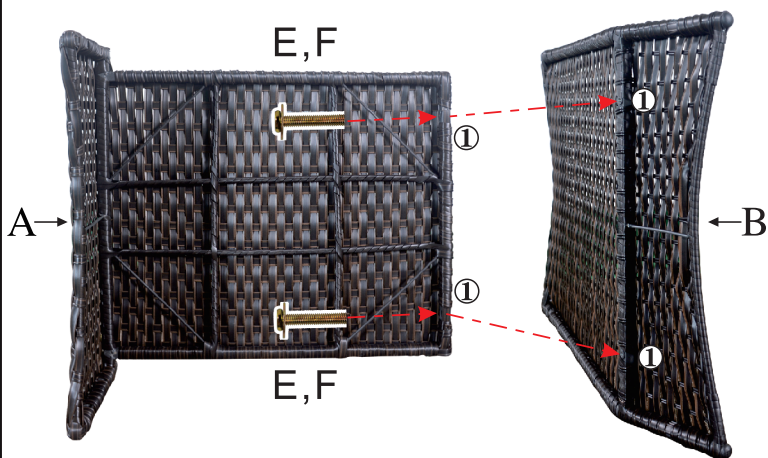

INSTRUCTIONS

IMPORTANT: In order to make the whole product adjust to the best, please install all the screws on the product before fully tighten, and note to put the washer to the screw before putting the screw into the screw hole.

Please follow the instructions below to ensure that the furniture is stable and firm.

A	B	C	D	E	F	G	H
1PC	1PC	1PC	1PC	10PCS	M6*35mm 6PCS	M6*45mm 4PCS	1PC
CHAIR PLATE	BACKREST	LEFT LEG	RIGHT LEG	METAL WASHER (m6)	METAL SCREW	METAL SCREW	ALLEN KEY WRENCH

①