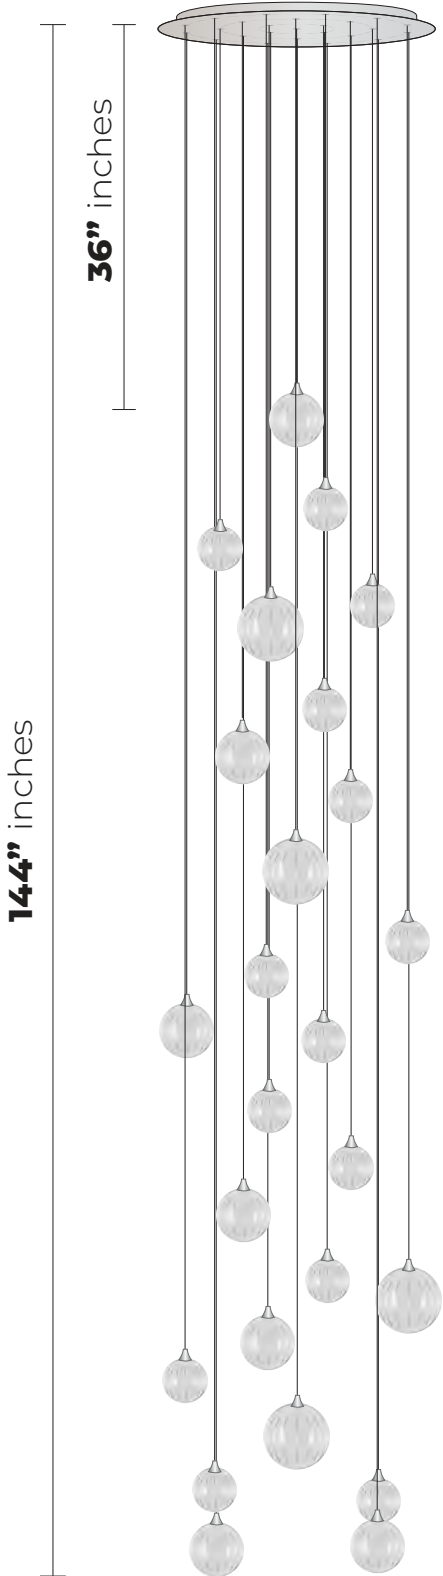

GALILEE *Lighting*

VINE

25 LIGHTS
DIMENSIONS

26" inches D.

26" inches

26" inches