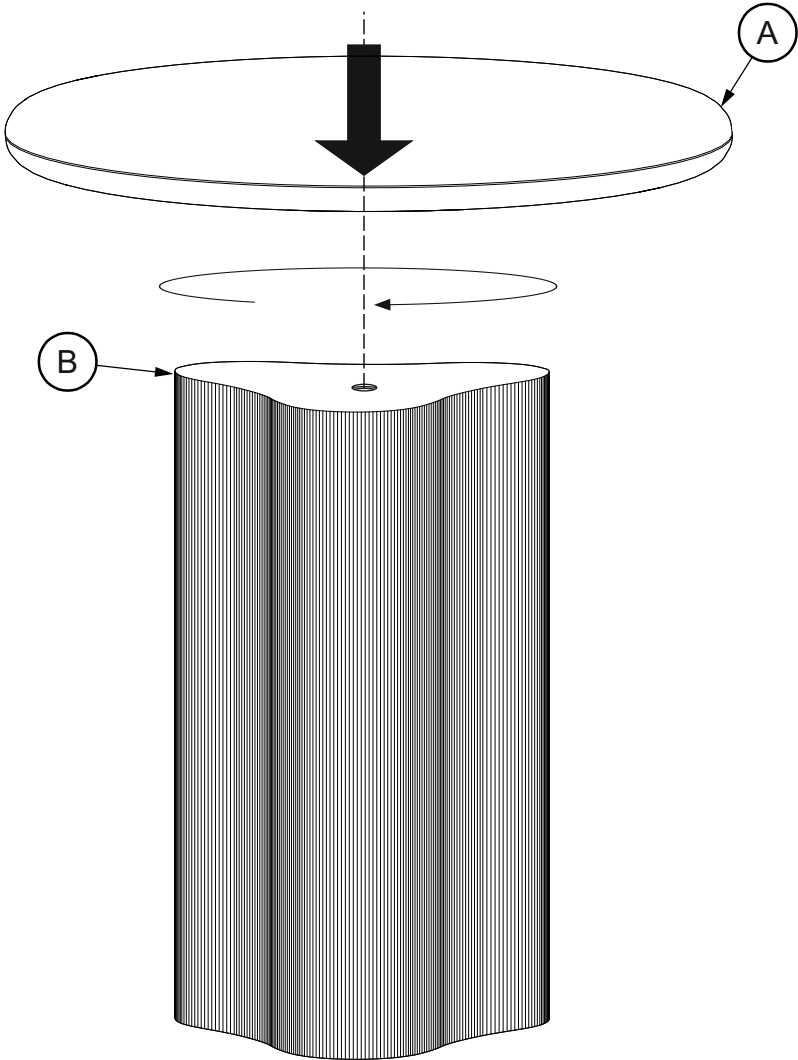

ASSEMBLY INSTRUCTION FOR

WAYLIE SMALL MABLE END TABLE

HARDWARE LIST				
A		TOP	Ø406 X 32 mm.	1
B		BASE	216 X 241 413 mm	1

Step 1