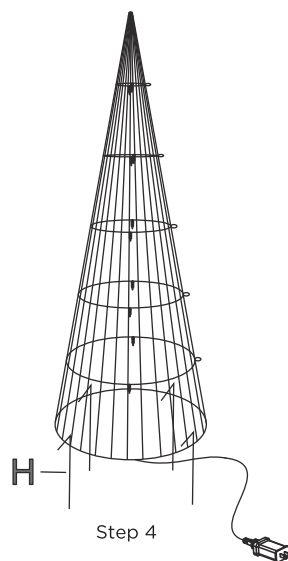

FLORAL LIGHTS

HILINEGIFT.COM

ASSEMBLY INSTRUCTIONS

Align metal rings

Insert metal pins

Attach connectors

Fasten sections with 3 plastic ties

Step 1

Step 2

Step 3

Step 4

INSTRUCTIONS SHEET

Thank you for selecting this item. Below are some helpful tips that will allow you to get the most enjoyment from this product.

1. Indoor/outdoor use
2. Avoid putting pressure on the bulbs, bulbs are not replaceable.
Do not attempt to change bulbs.
3. Remove all components from the packaging and assemble this item prior to plugging it into a power source
4. This is not a toy, keep out of reach from children