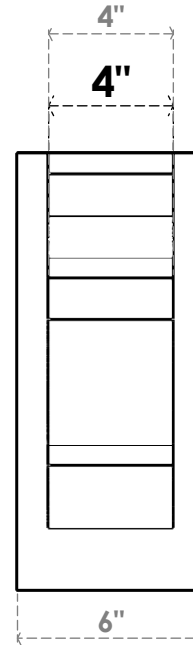

ITEM NUMBER: OUTUROC040X060X14000X14000X040X020X040BOA04RCPR

4"W TOP X 6"W BACK X 14"D X 14"H X 4"T TOP X 2"T BACK TIMBERTHANE ROUGH CEDAR BALBOA FAUX WOOD OPEN OUTLOOKER, TRADITIONAL TOP AND BLOCK BACK, 4"W CLOSED BRACE, PRIMED TAN

SIDE PROFILE

FRONT PROFILE

ISOMETRIC

GENERATED DATE : 07/05/2023

EKENA MILLWORK
2300 WEST MAIN ST.
CLARKSVILLE, TX 75426
TOLL FREE: 866-607-0453
WWW.EKENAMILLWORK.COM

NOTES

1. INSTALLATION TO BE COMPLETED IN ACCORDANCE WITH MANUFACTURER'S SPECIFICATIONS.
2. DRAWING MAY NOT BE TO SCALE
3. THIS DRAWING IS INTENDED FOR DESIGN AND PLANNING PURPOSES ONLY.
4. ALL INFORMATION CONTAINED HEREIN WAS CURRENT AT THE TIME OF DEVELOPMENT BUT MUST BE REVIEWED AND APPROVED BY THE PRODUCT MANUFACTURER TO BE CONSIDERED ACCURATE.
5. TIMBERTHANE ARCHITECTURAL PRODUCTS ARE MADE FROM HIGH DENSITY URETHANE AND COME FACTORY PRIMED