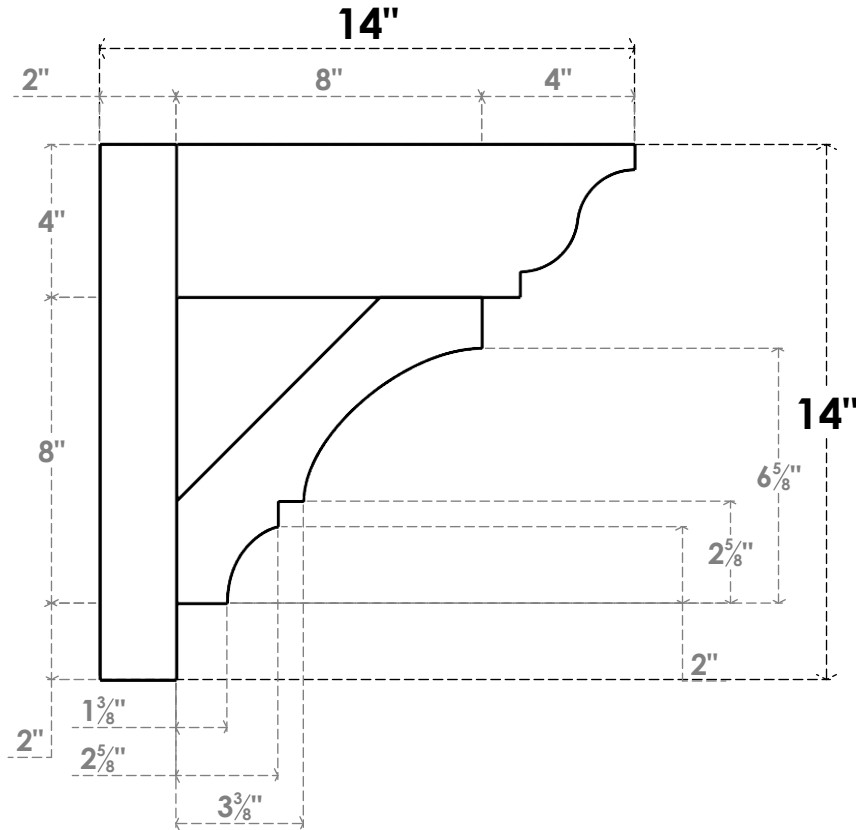

ITEM NUMBER: OUTUROC040X060X14000X14000X040X020X040BOA04RCPR

4"W TOP X 6"W BACK X 14"D X 14"H X 4"T TOP X 2"T BACK TIMBERTHANE ROUGH CEDAR BALBOA FAUX WOOD OPEN OUTLOOKER, TRADITIONAL TOP AND BLOCK BACK, 4"W CLOSED BRACE, PRIMED TAN

SIDE PROFILE

FRONT PROFILE

ISOMETRIC

GENERATED DATE : 07/05/2023

EKENA MILLWORK
2300 WEST MAIN ST.
CLARKSVILLE, TX 75426
TOLL FREE: 866-607-0453
WWW.EKENAMILLWORK.COM

NOTES

1. INSTALLATION TO BE COMPLETED IN ACCORDANCE WITH MANUFACTURER'S SPECIFICATIONS.
2. DRAWING MAY NOT BE TO SCALE
3. THIS DRAWING IS INTENDED FOR DESIGN AND PLANNING PURPOSES ONLY.
4. ALL INFORMATION CONTAINED HEREIN WAS CURRENT AT THE TIME OF DEVELOPMENT BUT MUST BE REVIEWED AND APPROVED BY THE PRODUCT MANUFACTURER TO BE CONSIDERED ACCURATE.
5. TIMBERTHANE ARCHITECTURAL PRODUCTS ARE MADE FROM HIGH DENSITY URETHANE AND COME FACTORY PRIMED