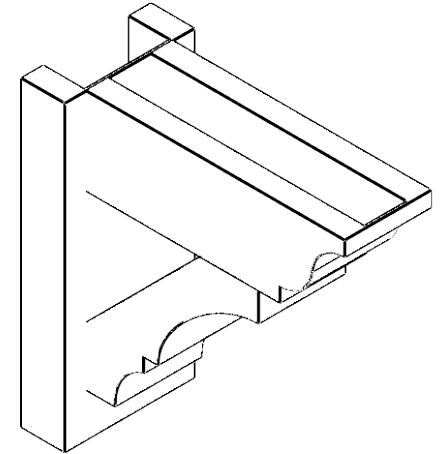

ITEM NUMBER: OUTUROC040X060X14000X14000X040X020X040BOA04RCPR

4"W TOP X 6"W BACK X 14"D X 14"H X 4"T TOP X 2"T BACK TIMBERTHANE ROUGH CEDAR BALBOA FAUX WOOD OPEN OUTLOOKER, TRADITIONAL TOP AND BLOCK BACK, 4"W CLOSED BRACE, PRIMED TAN

SIDE PROFILE

FRONT PROFILE

ISOMETRIC

GENERATED DATE : 07/05/2023

EKENA MILLWORK
2300 WEST MAIN ST.
CLARKSVILLE, TX 75426
TOLL FREE: 866-607-0453
WWW.EKENAMILLWORK.COM

NOTES

1. INSTALLATION TO BE COMPLETED IN ACCORDANCE WITH MANUFACTURER'S SPECIFICATIONS.
2. DRAWING MAY NOT BE TO SCALE
3. THIS DRAWING IS INTENDED FOR DESIGN AND PLANNING PURPOSES ONLY.
4. ALL INFORMATION CONTAINED HEREIN WAS CURRENT AT THE TIME OF DEVELOPMENT BUT MUST BE REVIEWED AND APPROVED BY THE PRODUCT MANUFACTURER TO BE CONSIDERED ACCURATE.
5. TIMBERTHANE ARCHITECTURAL PRODUCTS ARE MADE FROM HIGH DENSITY URETHANE AND COME FACTORY PRIMED