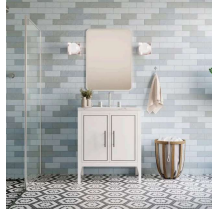

Province White and Silver 24" Single Vanity with Pure White Quartz Top

SPECIFICATIONS

Assembly Required	See installation guide	Available Sizes	24", 30", 36"
Cabinet Color	White	Cabinet Dimensions (without Top)	23"W x 21"D x 34"H
Cabinet Finish	Satin	Commercial	Light Commercial
Counter Color	White	Counter Finish	Polished
Counter Overflow	Yes	Faucet	Faucet Not Included
Glides	Soft Close	Location	Bathroom, Indoor
Made In	Vietnam	Residential	Yes
Sink Dimensions	18.5"W x 13.5"D x 8"H	Sink Type	Undermount

Vanity Top Dimension	24"W x 21.5"D x 1.1"H
----------------------	-----------------------

Vanity Top Material	White Quartz
---------------------	--------------

Weight	44 lbs
--------	--------

INSTALLATION INSTRUCTIONS

About The Vanity: The Province 24" White and Silver Vanity with Pure White Quartz Top and Ceramic Basin will establish a luxurious feeling in your bath. It features a white matte finish with silver metallic inlay and details in its two soft-closing doors. Included is a polished quartz countertop with a backsplash and a ceramic basin. At 24-inches, it's perfect for smaller baths.

A vanity that holds your attention

For a bold piece with a commanding presence, choose the Province Vanity Collection. This freestanding furniture-style vanity has a stately appearance over its durable wood construction, with three rich color options, hand-set metallic inlay in its doors, and slender legs. Your choice of a polished stone countertop—either Carrara marble or quartz—completes the look.