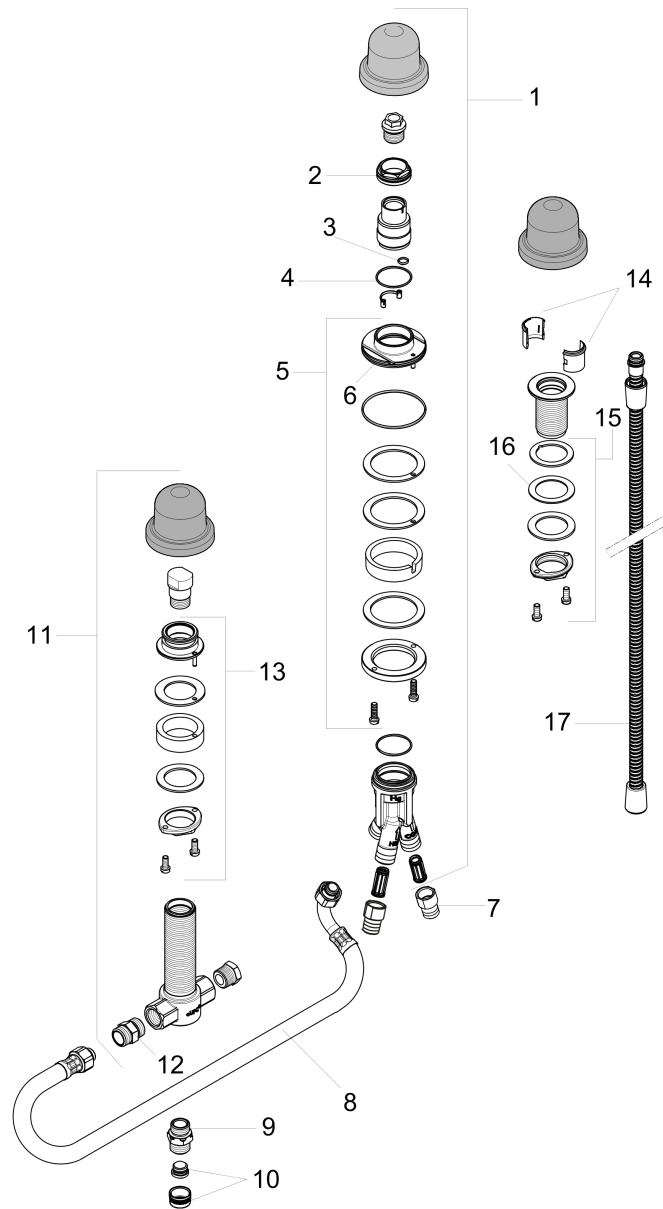

Rough, 3-Hole Roman Tub Set with Single Handle

Finishes : n.a. Part no. : 13439181

Description

Features

- Ceramic cartridge

Item details

List Price \$ 298.00

Compliance

Product image

Scale drawing

Rough, 3-Hole Roman Tub Set with Single Handle
 Finishes : n.a. Part no. : 13439181

Exploded drawing

Year of production: >01/18

Rough, 3-Hole Roman Tub Set with Single Handle

Finishes : n.a. Part no. : 13439181

Spare parts list

Year of production: >01/18

Pos.	Description	Part no.	Price	PU
1	stop valve cpl.	95809000	-	1
2	nut	97209000	-	1
3	O-ring 9x1,5	98117000	-	1
4	O-ring 35x1,5	92114000	-	1
5	fixing set	95808000	-	1
6	O-ring 62x2	92226000	-	1
7	adapter for body shower	88746000	-	1
8	connection hose 800 mm G½ x G½	25963000	-	1
9	O-ring 17x2,5	98387000	-	1
10	plug	97568000	-	1
11	selector housing	96125000	-	1
12	connecting thread	97719000	-	1
13	fixing set for 4 hole bath mixer spout	96080000	-	1
14	insert for shower holder	96942000	-	1
15	fixing set (Ø 32)	13961000	-	1
16	lever collar	97548000	-	1
17	shower hose	97161000	-	1
a	Secuflexbox	28389000	-	1