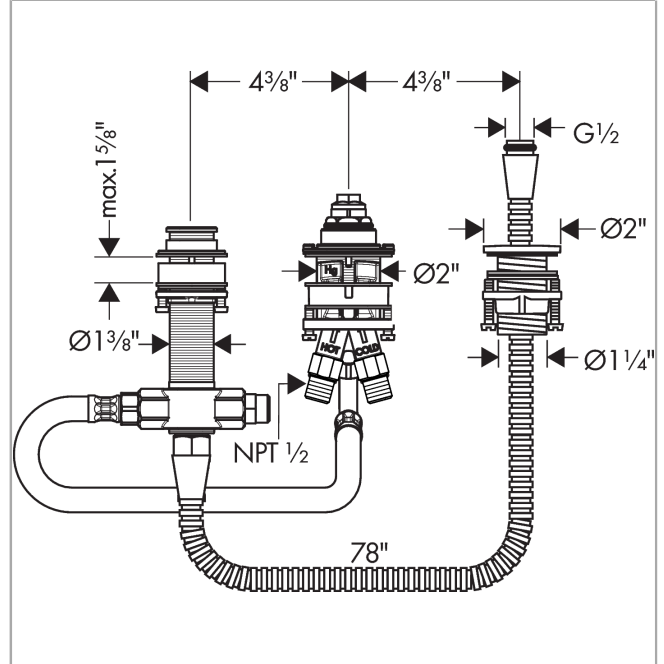

Rough, 3-Hole Roman Tub Set with Single Handle

Finishes : n.a. Part no. : 13439181

Description

Features

- Ceramic cartridge

Item details

List Price \$ 298.00

Compliance

Product image

Scale drawing

Rough, 3-Hole Roman Tub Set with Single Handle
 Finishes : n.a. Part no. : 13439181

Exploded drawing

Year of production: >01/18

Rough, 3-Hole Roman Tub Set with Single Handle

Finishes : n.a. Part no. : 13439181

Spare parts list

Year of production: >01/18

Pos.	Description	Part no.	Price	PU
1	stop valve cpl.	95809000	-	1
2	nut	97209000	-	1
3	O-ring 9x1,5	98117000	-	1
4	O-ring 35x1,5	92114000	-	1
5	fixing set	95808000	-	1
6	O-ring 62x2	92226000	-	1
7	adapter for body shower	88746000	-	1
8	connection hose 800 mm G½ x G½	25963000	-	1
9	O-ring 17x2,5	98387000	-	1
10	plug	97568000	-	1
11	selector housing	96125000	-	1
12	connecting thread	97719000	-	1
13	fixing set for 4 hole bath mixer spout	96080000	-	1
14	insert for shower holder	96942000	-	1
15	fixing set (Ø 32)	13961000	-	1
16	lever collar	97548000	-	1
17	shower hose	97161000	-	1
a	Secuflexbox	28389000	-	1