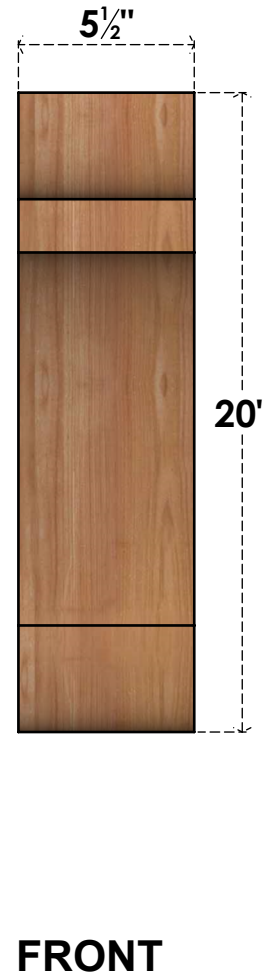

# BRC06X12X20OLY00SWR

5 1/2"W X 12"D X 20"H OLYMPIC SMOOTH BRACE, WESTERN RED CEDAR

EKENA MILLWORK  
 2300 WEST MAIN ST.  
 CLARKSVILLE, TX 75426  
 TOLL FREE: 866-607-0453  
 WWW.EKENAMILLWORK.COM

### NOTES

1. INSTALLATION TO BE COMPLETED IN ACCORDANCE WITH MANUFACTURER'S SPECIFICATIONS.
2. DRAWING MAY NOT BE TO SCALE
3. THIS DRAWING IS INTENDED FOR DESIGN AND PLANNING PURPOSES ONLY.
4. ALL INFORMATION CONTAINED HEREIN WAS CURRENT AT THE TIME OF DEVELOPMENT BUT MUST BE REVIEWED AND APPROVED BY THE PRODUCT MANUFACTURER TO BE CONSIDERED ACCURATE.
5. PRODUCTS ARE NOT KILN DRIED. THIS ITEM IS UNIQUE AND WILL CONTAIN THE NATURAL VARIATIONS THAT THE WOOD SPECIES OFFERS. THIS MAY RESULT IN VARIATIONS UP TO 1/4"