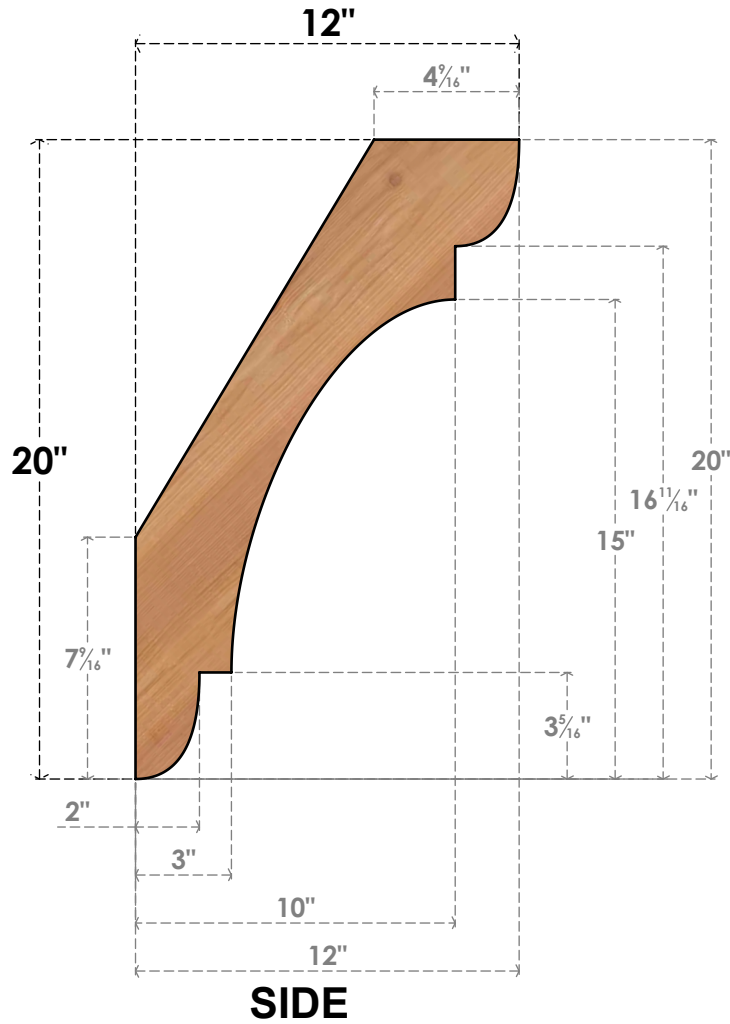

# BRC06X12X20OLY00SWR

5 1/2"W X 12"D X 20"H OLYMPIC SMOOTH BRACE, WESTERN RED CEDAR

EKENA MILLWORK  
 2300 WEST MAIN ST.  
 CLARKSVILLE, TX 75426  
 TOLL FREE: 866-607-0453  
 WWW.EKENAMILLWORK.COM

### NOTES

1. INSTALLATION TO BE COMPLETED IN ACCORDANCE WITH MANUFACTURER'S SPECIFICATIONS.
2. DRAWING MAY NOT BE TO SCALE
3. THIS DRAWING IS INTENDED FOR DESIGN AND PLANNING PURPOSES ONLY.
4. ALL INFORMATION CONTAINED HEREIN WAS CURRENT AT THE TIME OF DEVELOPMENT BUT MUST BE REVIEWED AND APPROVED BY THE PRODUCT MANUFACTURER TO BE CONSIDERED ACCURATE.
5. PRODUCTS ARE NOT KILN DRIED. THIS ITEM IS UNIQUE AND WILL CONTAIN THE NATURAL VARIATIONS THAT THE WOOD SPECIES OFFERS. THIS MAY RESULT IN VARIATIONS UP TO 1/4"