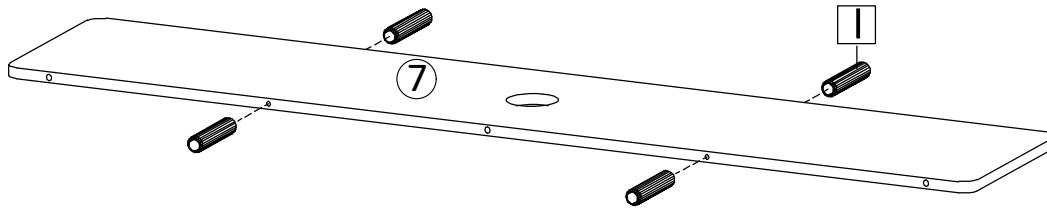

ASSEMBLY INSTRUCTIONS

A x 15  Ø6 x 35 mm	B x 9  Ø15 mm (BIG)	C x 6  Ø12 mm (SMALL)	D x 1  M 7 x 50 mm
E x 1 	F x 12  Ø8 x 30 mm (BIG)	G x 8 	H x 2 
I x 4  Ø6 x 30 mm (SMALL)	J x 2 	K x 2 	L x 20  M 6 x 12.5 mm
M x 1  Ø15 mm	PM1 x 4 		

 SET-UP TIME : 60 MINUTES	 NUMBER OF PERSONS : 02	 TOOLS :   (Not Provided)
--	---	--

1

USE EPS FROM THE PACKAGING MATERIAL

A x 7  Ø6 x 35 mm	F x 12  Ø8 x 30 mm (BIG)
---	--

2

x 2

3

4

C	x 3
	
Ø12 mm (SMALL)	

5

C	x 3
	
Ø12 mm (SMALL)	

D	x 1
	
M 7 x 50 mm	

E	x 1
	

6

B	x 8
<p>Ø15 mm (BIG)</p>	

7

Attention (Leg Mitres) Assembly Position

L	x 20
<p>M 6 x 12.5 mm</p>	

PM1	x 4

8

9

G	x 8	M	x 1
			
		Ø15 mm	

10

H	x 2	J	x 2	K	x 2