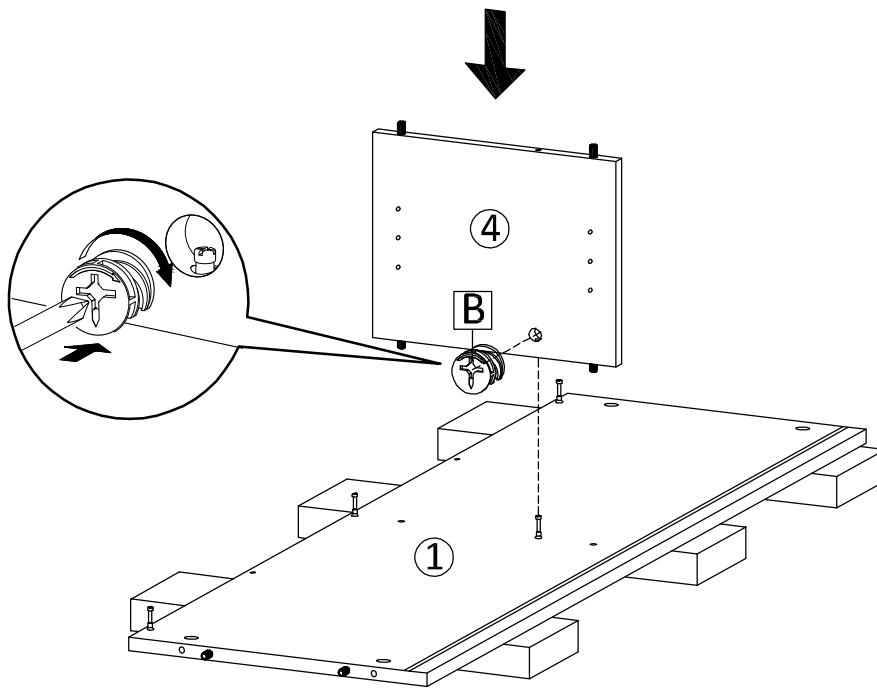

ASSEMBLY INSTRUCTIONS

A x 15  Ø6 x 35 mm	B x 9  Ø15 mm (BIG)	C x 6  Ø12 mm (SMALL)	D x 1  M 7 x 50 mm
E x 1 	F x 12  Ø8 x 30 mm (BIG)	G x 8 	H x 2 
I x 4  Ø6 x 30 mm (SMALL)	J x 2 	K x 2 	L x 20  M 6 x 12.5 mm
M x 1  Ø15 mm	PM1 x 4 		

 SET-UP TIME : 60 MINUTES	 NUMBER OF PERSONS : 02	 TOOLS :   (Not Provided)
--	---	--

1

USE EPS FROM THE PACKAGING MATERIAL

A x 7  Ø6 x 35 mm	F x 12  Ø8 x 30 mm (BIG)
---	--

2

x 2

3

4

C	x 3
	
Ø12 mm (SMALL)	

5

C	x 3
	
Ø12 mm (SMALL)	

D	x 1
	
M 7 x 50 mm	

E	x 1
	

6

B	x 8
<p>Ø15 mm (BIG)</p>	

7

Attention (Leg Mitres) Assembly Position

L	x 20
<p>M 6 x 12.5 mm</p>	

PM1	x 4

8

9

G	x 8	M	x 1
			
		Ø15 mm	

10

H	x 2	J	x 2	K	x 2