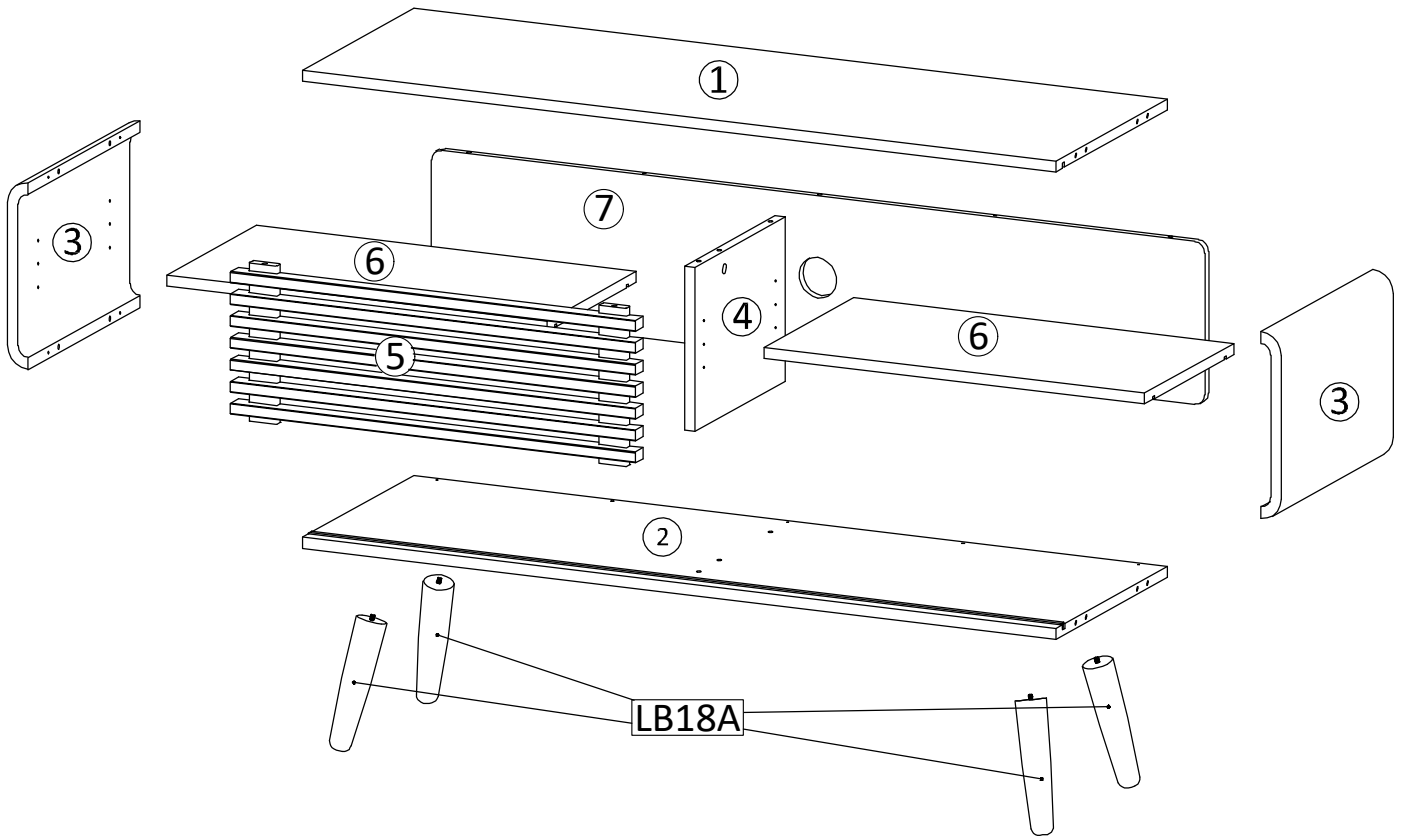

ASSEMBLY INSTRUCTIONS

A x 15  Ø6 x 35 mm	B x 9  Ø15 mm (BIG)	C x 6  Ø12 mm (SMALL)	D x 1  M 7 x 50 mm
E x 1 	F x 12  Ø8 x 30 mm (BIG)	G x 8 	H x 2 
I x 4  Ø6 x 30 mm (SMALL)	J x 2 	K x 2 	L x 20  M 6 x 12.5 mm
M x 1  Ø15 mm	PM1 x 4 		

 SET-UP TIME : 60 MINUTES	 NUMBER OF PERSONS : 02	 TOOLS :   (Not Provided)
--	---	--

1

USE EPS FROM THE PACKAGING MATERIAL

A x 7  Ø6 x 35 mm	F x 12  Ø8 x 30 mm (BIG)
---	--

2

x 2

3

4

C	x 3
	
Ø12 mm (SMALL)	

5

C	x 3
	
Ø12 mm (SMALL)	

D	x 1
	
M 7 x 50 mm	

E	x 1
	

6

B	x 8
<p>Ø15 mm (BIG)</p>	

7

Attention (Leg Mitres) Assembly Position

L	x 20
<p>M 6 x 12.5 mm</p>	

PM1	x 4

8

9

G	x 8	M	x 1
			
		Ø15 mm	

10

H	x 2	J	x 2	K	x 2