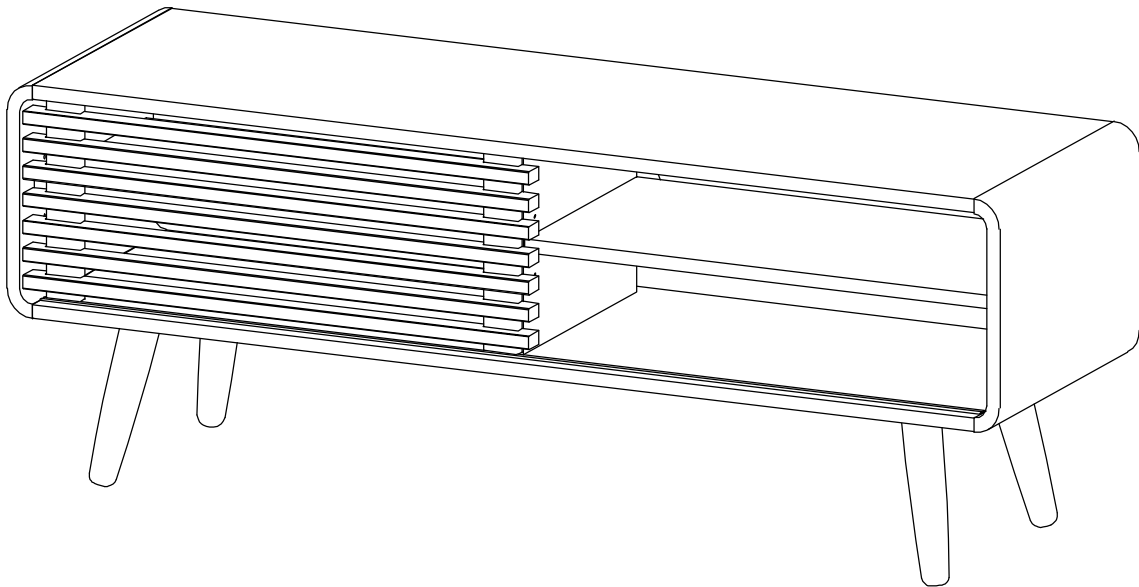

ASSEMBLY INSTRUCTIONS

A x 15  Ø6 x 35 mm	B x 9  Ø15 mm (BIG)	C x 6  Ø12 mm (SMALL)	D x 1  M 7 x 50 mm
E x 1 	F x 12  Ø8 x 30 mm (BIG)	G x 8 	H x 2 
I x 4  Ø6 x 30 mm (SMALL)	J x 2 	K x 2 	L x 20  M 6 x 12.5 mm
M x 1  Ø15 mm	PM1 x 4 		

 SET-UP TIME : 60 MINUTES	 NUMBER OF PERSONS : 02	 TOOLS :   (Not Provided)
--	---	--

1

USE EPS FROM THE PACKAGING MATERIAL

A x 7  Ø6 x 35 mm	F x 12  Ø8 x 30 mm (BIG)
---	--

2

x 2

3

4

C	x 3
	
Ø12 mm (SMALL)	

5

C	x 3
	
Ø12 mm (SMALL)	

D	x 1
	
M 7 x 50 mm	

E	x 1
	

6

B	x 8
<p>Ø15 mm (BIG)</p>	

7