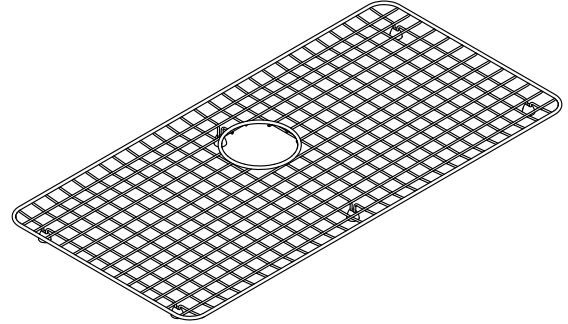

## Recommended Products/Accessories

- K-36254 33" undermount single-bowl kitchen sink
- K-36254-PC 33" undermount single-bowl workstation kitchen sink