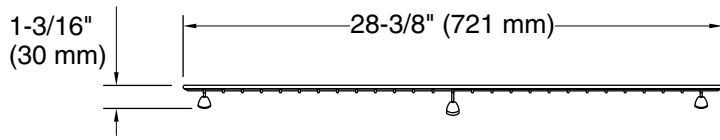

Audrine™ by Studio McGee

Sink rack for Audrine kitchen sink

K-37649

Technical Information

All product dimensions are nominal.

Material: Stainless Steel

Notes

Install this product according to the installation guide.