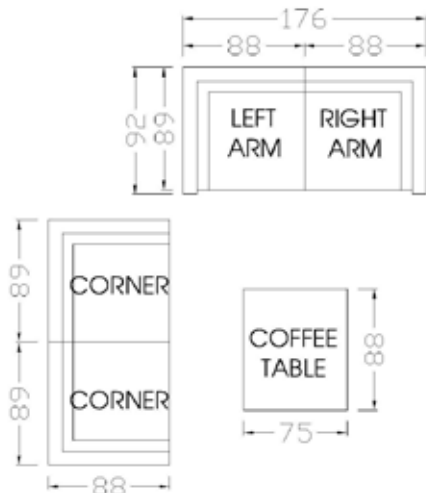

Alternative 3