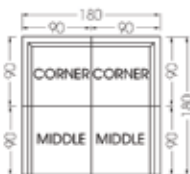

Alternative 3