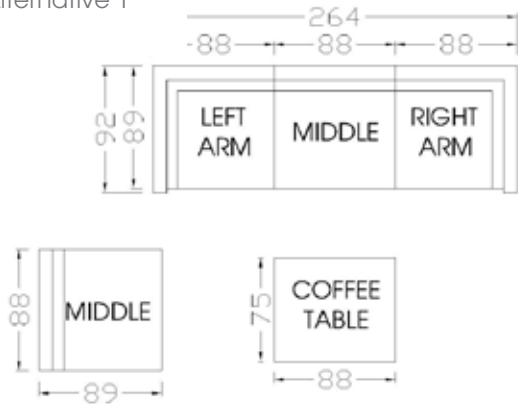

Luxor Modular - Coffee Table 88x75 with Stainless Steel Plate
Art No. 670513-11
W 34.65 x D 29.53 x H 16.93 inches
W 88 x D 75 x H 43 cm

LUXOR

CONFIGURATION

EXAMPLES

domus ventures

Alternative 1

Alternative 2