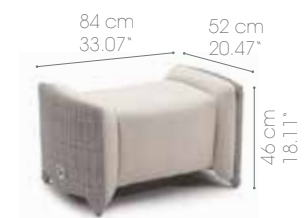

Luxor Footstool
Art No. 680096
W 33.07 x D 20.47 x H 18.11 inches
W 84 x D 52 x H 46 cm