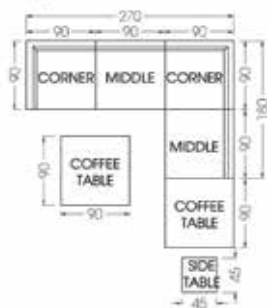

Alternative 2