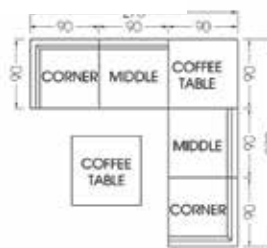

Alternative 7