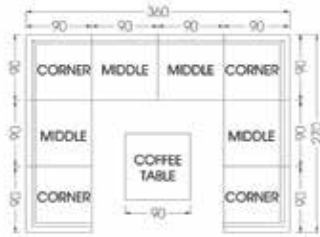

DELMAR

CONFIGURATION

EXAMPLES

domus ventures

Alternative 1