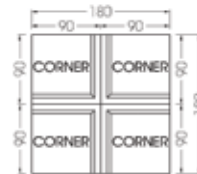

Alternative 5