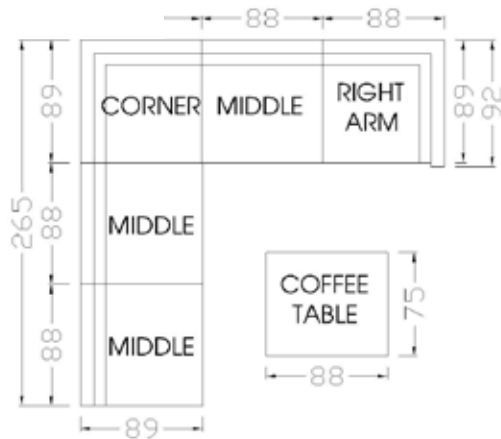

Luxor Modular - Coffee Table 88x75 with Stainless Steel Plate
Art No. 670513-11
W 34.65 x D 29.53 x H 16.93 inches
W 88 x D 75 x H 43 cm

LUXOR

CONFIGURATION

EXAMPLES

domus ventures

Alternative 1

Alternative 2