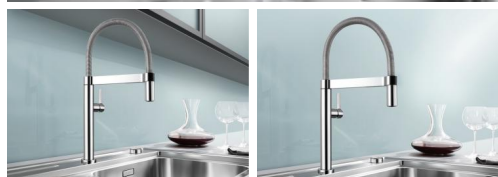

BLANCO CULINA-S Mini

Item No. BM4600BS

metallic surface

high pressure

Pros

Pure passion

- Exciting design with special visual focus
- Delicate stainless steel spring enables freedom of movement down to the bowl area
- Comfortable locking of the hose with a precise magnetic holder
- Ideal in combination with wall units
- User-friendly single-jet mousseur spray

Colours

Available colours

chrome

brushed steel
finish

metallic surface

Item No. BM4600BS

high pressure

Details

Side View

Swivelling

Scope of supply

- Spout can be swivelled by 360°
- Ø 35 mm tap hole required
- with ceramic disk cartridge
- Metal sheathed spray-hose
- Flexible connection pipes with a length of 450 mm and 3/8" nut for particularly easy and secure installation
- Stabilisation plate to increase the stability of the tap when fitted in stainless steel sinks
- with non-return valve and thus guaranteed against reflux in accordance with EN 1717
- Applied for LGA certificate
- Applied for DVGW certificate