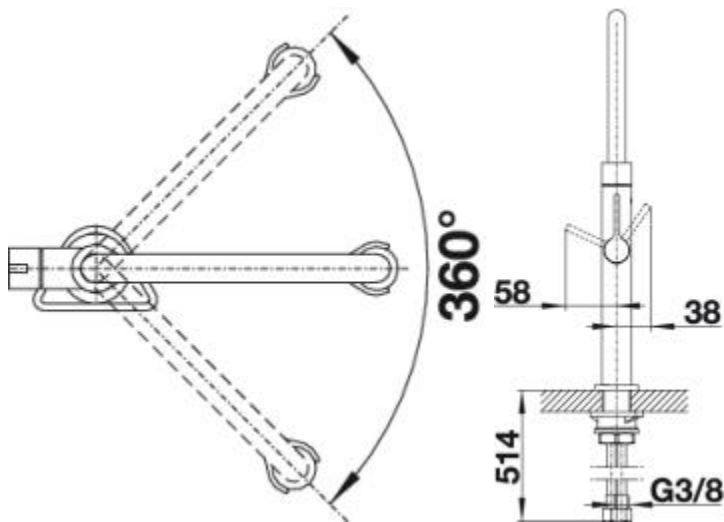

Side View

Swivelling

Scope of supply

- Spout can be swivelled by 360°
- Ø 35 mm tap hole required
- with ceramic disk cartridge
- Metal sheathed spray-hose
- Flexible connection pipes with a length of 450 mm and 3/8" nut for particularly easy and secure installation
- Stabilisation plate to increase the stability of the tap when fitted in stainless steel sinks
- with non-return valve and thus guaranteed against reflux in accordance with EN 1717
- Applied for LGA certificate
- Applied for DVGW certificate

Please note:

High pressure supply only, requires minimum of 1.8 bar pressure
(approx 18 metre head) preferred 1.8 bar - 2.2 bar

Height: 420

Reach: 200

Base: 50

Tap hole: \varnothing 35

BLANCO UK Limited

Tel: 01923 635200