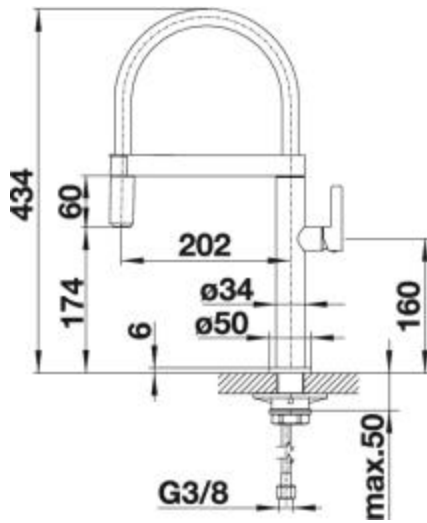

Colours

Available colours

chrome

brushed steel
finish

metallic surface

Item No. BM4600BS

high pressure

Details

Side View

Swivelling

Scope of supply

- Spout can be swivelled by 360°
- Ø 35 mm tap hole required
- with ceramic disk cartridge
- Metal sheathed spray-hose
- Flexible connection pipes with a length of 450 mm and 3/8" nut for particularly easy and secure installation
- Stabilisation plate to increase the stability of the tap when fitted in stainless steel sinks
- with non-return valve and thus guaranteed against reflux in accordance with EN 1717
- Applied for LGA certificate
- Applied for DVGW certificate

Please note:

High pressure supply only, requires minimum of 1.8 bar pressure
(approx 18 metre head) preferred 1.8 bar - 2.2 bar

Height: 420

Reach: 200

Base: 50

Tap hole: \varnothing 35

BLANCO UK Limited

Tel: 01923 635200