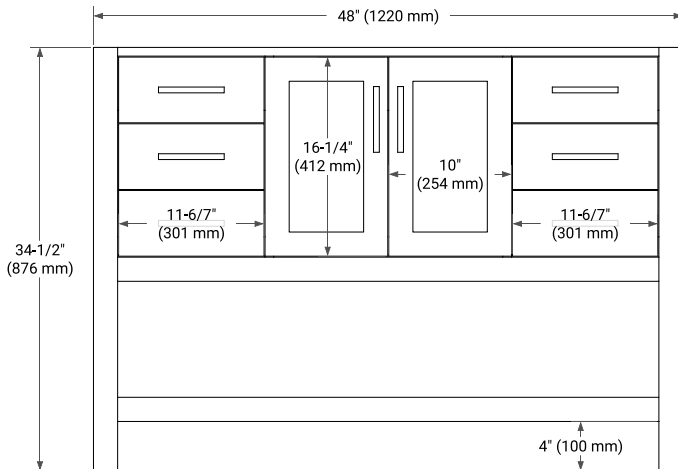

48" SINGLE SINK BASE CABINET

BASE CABINET DIMENSIONS

48" W x 21.5" D x 34.5" H

FEATURES

- Solid wood frame & plywood panels
- Dovetail drawers and joints
- Soft closing doors & drawers

HARDWARE FINISHES*

Brushed Nickel   Satin Brass   Matte Black   Polished Chrome

*Hardware comes preinstalled with the illustrated option. Other finishes are available on our online store if you prefer a different one.

AVAILABLE COLORS

White   Grey   Midnight Blue

FRONT VIEW

SIDE VIEW

PLAN VIEW