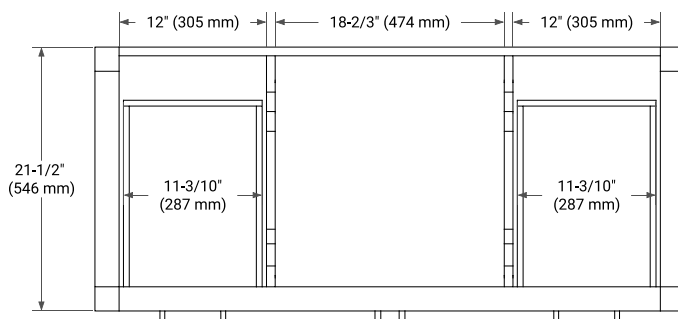

48" SINGLE SINK BASE CABINET

BASE CABINET DIMENSIONS

48" W x 21.5" D x 34.5" H

FEATURES

- Solid wood frame & plywood panels
- Dovetail drawers and joints
- Soft closing doors & drawers

HARDWARE FINISHES*

Brushed Nickel   Satin Brass   Matte Black   Polished Chrome

*Hardware comes preinstalled with the illustrated option. Other finishes are available on our online store if you prefer a different one.

AVAILABLE COLORS

White   Grey   Midnight Blue

FRONT VIEW

SIDE VIEW

PLAN VIEW