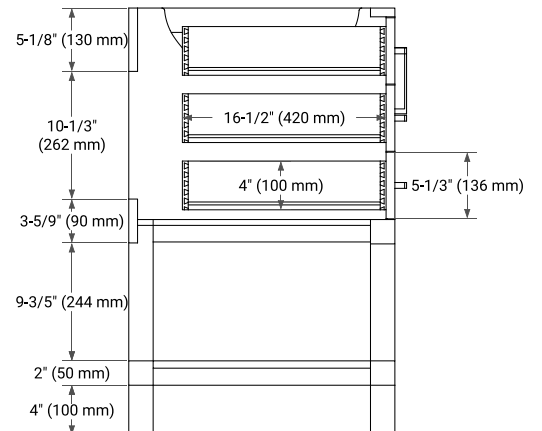

48" SINGLE SINK BASE CABINET

BASE CABINET DIMENSIONS

48" W x 21.5" D x 34.5" H

FEATURES

- Solid wood frame & plywood panels
- Dovetail drawers and joints
- Soft closing doors & drawers

HARDWARE FINISHES*

Brushed Nickel   Satin Brass   Matte Black   Polished Chrome

*Hardware comes preinstalled with the illustrated option. Other finishes are available on our online store if you prefer a different one.

AVAILABLE COLORS

White   Grey   Midnight Blue

FRONT VIEW

SIDE VIEW

PLAN VIEW