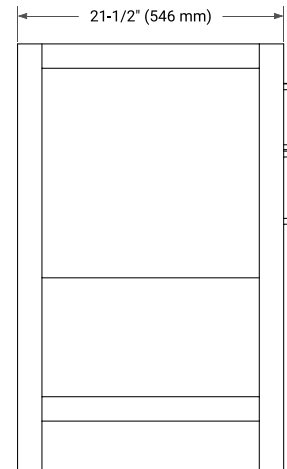

48" SINGLE SINK BASE CABINET

BASE CABINET DIMENSIONS

48" W x 21.5" D x 34.5" H

FEATURES

- Solid wood frame & plywood panels
- Dovetail drawers and joints
- Soft closing doors & drawers

HARDWARE FINISHES*

Brushed Nickel   Satin Brass   Matte Black   Polished Chrome

*Hardware comes preinstalled with the illustrated option. Other finishes are available on our online store if you prefer a different one.

AVAILABLE COLORS

White   Grey   Midnight Blue

FRONT VIEW

SIDE VIEW

PLAN VIEW