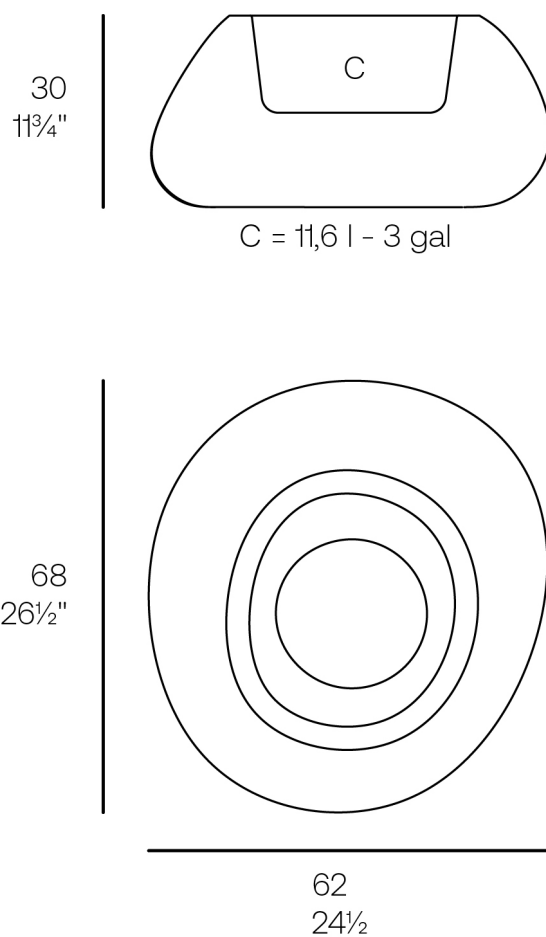

Info

Description

Weight: 5.56 Kg

STONE Macetero 62 x 68 x 30
STONE Planter 24 1/2" x 26 1/2" x 11 3/4"

Finishes

finishes

BASIC

Ref. 55028A