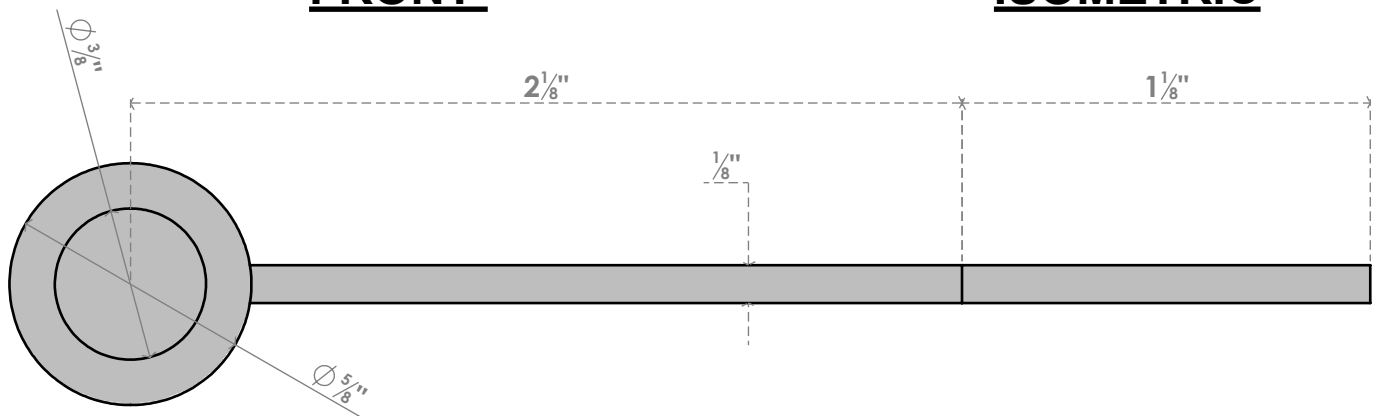

**ITEM NUMBER:** SHWM200X04JPSSBL

STEELTEK JAMB PINTEL 2" OFFSET (SOLD AS PAIR), 304 STAINLESS STEEL, POWDER COATED BLACK

**FRONT**

**ISOMETRIC**

**TOP**

EKENA MILLWORK  
2300 WEST MAIN ST.  
CLARKSVILLE, TX 75426  
TOLL FREE: 866-607-0453  
WWW.EKENAMILLWORK.COM