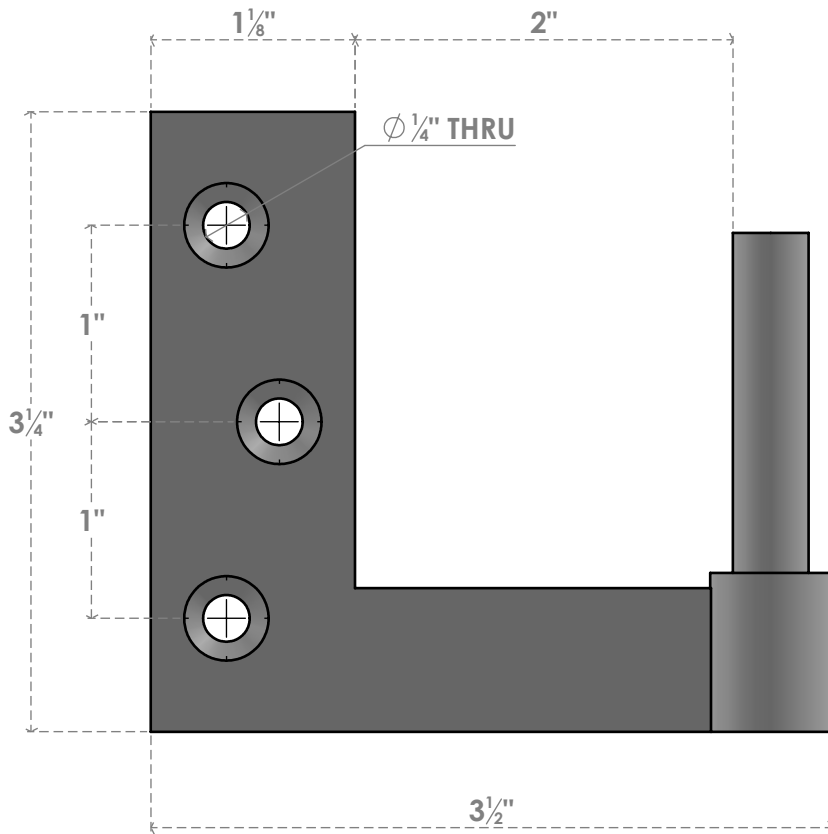

**ITEM NUMBER:** SHWM200X04JPSSBL

STEELTEK JAMB PINTEL 2" OFFSET (SOLD AS PAIR), 304 STAINLESS STEEL, POWDER COATED BLACK

**FRONT**

**ISOMETRIC**

**TOP**

EKENA MILLWORK  
2300 WEST MAIN ST.  
CLARKSVILLE, TX 75426  
TOLL FREE: 866-607-0453  
WWW.EKENAMILLWORK.COM

GENERATED DATE : 11/12/2024

**NOTES**

1. INSTALLATION TO BE COMPLETED IN ACCORDANCE WITH MANUFACTURER'S SPECIFICATIONS.
2. DRAWING MAY NOT BE TO SCALE
3. THIS DRAWING IS INTENDED FOR DESIGN AND PLANNING PURPOSES ONLY.
5. MANUFACTURED FROM 304 STAINLESS STEEL WITH POWDERCOATED BLACK FINISH.
6. ACTUAL DIMENSIONS MAY VARY DUE TO MATERIAL AND MANUFACTURING TOLERANCES